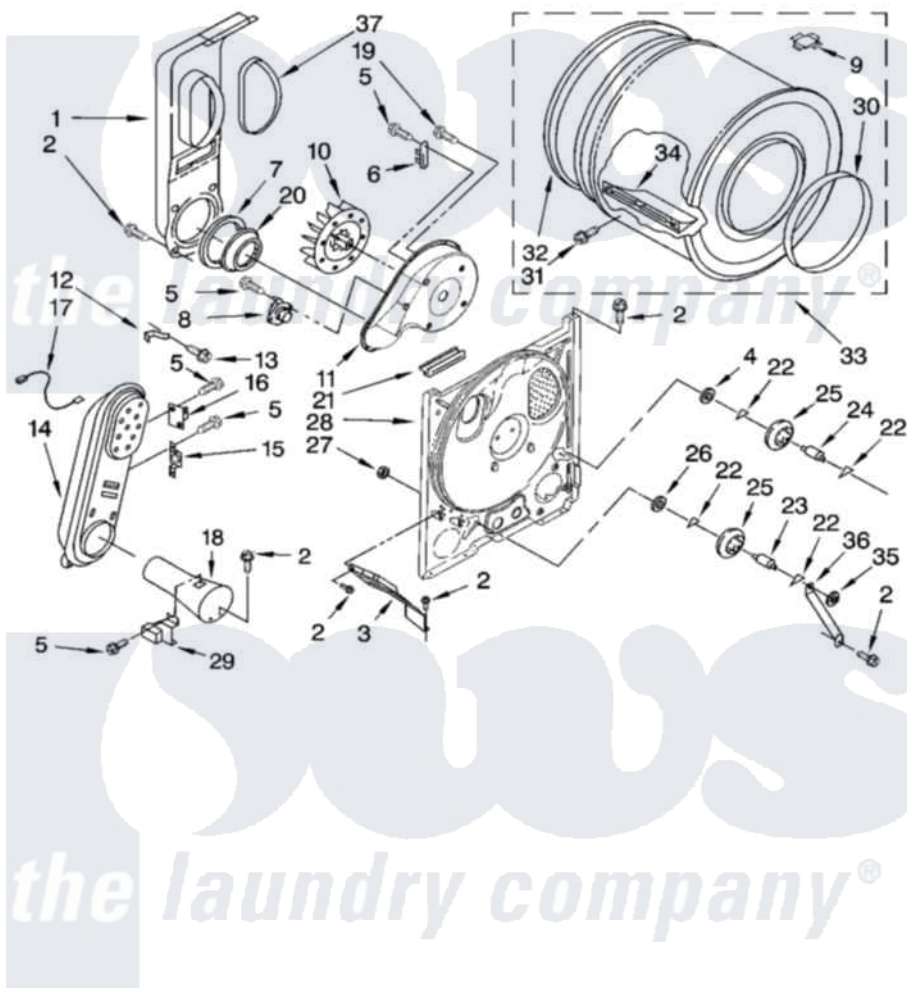

Whirlpool RGD4340SQ1 04 - BULKHEAD PARTS, OPTIONAL PARTS (NOT INCLUDED)

**BULKHEAD PARTS**

For Model: RGD4340SQ1  
(Designer White)

W10136990

7

Whirlpool [Residential Whirlpool RGD4340SQ1 Dryer Parts](#) Parts Diagram 04 - BULKHEAD PARTS, OPTIONAL PARTS (NOT INCLUDED)

[Click on the part number to view part](#)

Item	Original Part Number	Replaced By	Status	Part Description
1	694283	<a href="#">279505</a>		Chute
2	343641	<a href="#">681414</a>		Screw, 10AB X 1/2
3	<a href="#">3406022</a>			Bracket, Bulkhead
4	<a href="#">3388703</a>			Washer, Support
5	<a href="#">90767</a>			Screw, 8A X 3/8 HeX Washer Head Tapping
6	<a href="#">3392519</a>			Thermal Limiter
7	<a href="#">347139</a>			Seal, Lint Chute
8	<a href="#">3387134</a>			Thermostat, Internal-Bias
9	<a href="#">8066086</a>			Plug, Drum Hole
10	<a href="#">694089</a>			Wheel, Blower
11	<a href="#">8577230</a>			Housing, Blower
12	3398161			CLIP
13	<a href="#">489463</a>			Screw, 8-18 X 1/16
14	8530285	<a href="#">279980</a>		Box