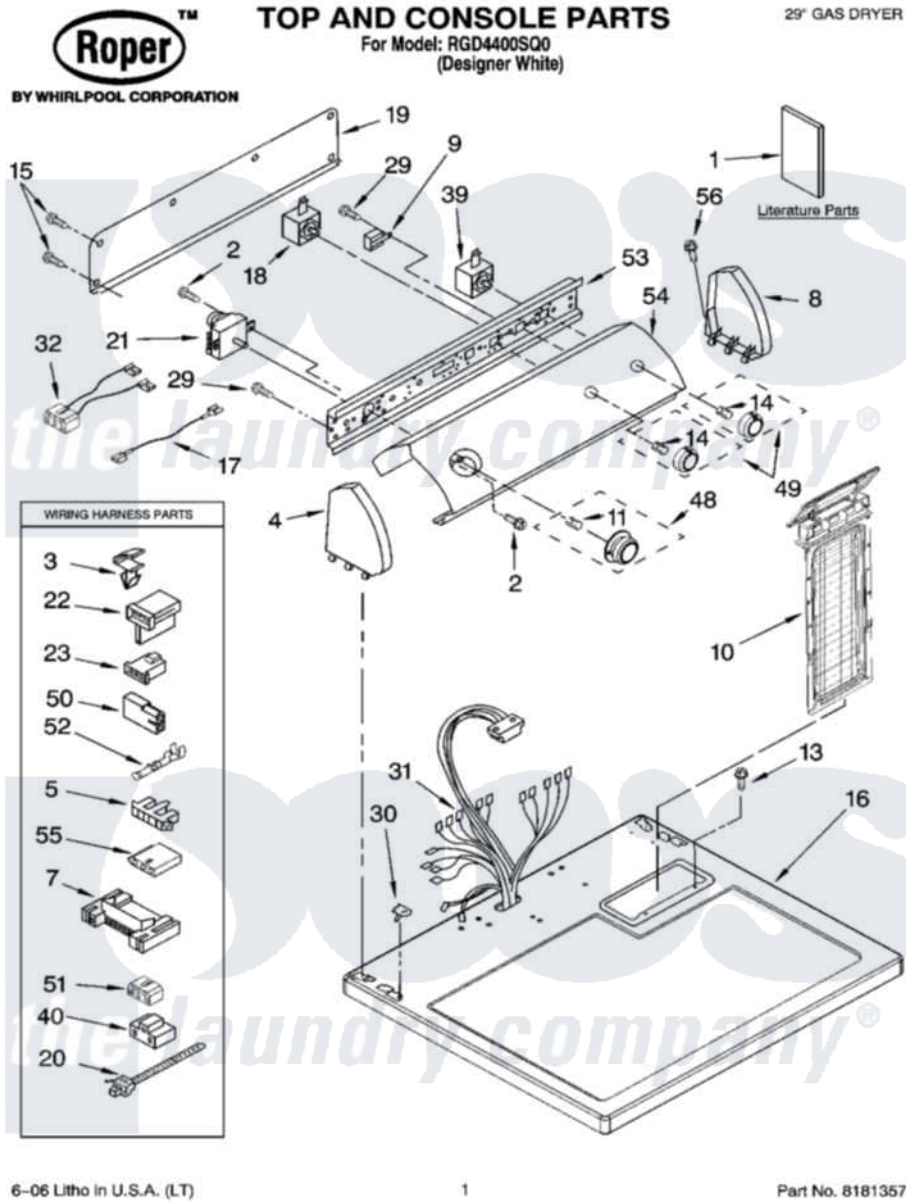

Whirlpool RGD4400SQ0 01 - TOP AND CONSOLE PARTS

6-06 Litho in U.S.A. (LT)

1

Part No. 8181357

Whirlpool [Residential Whirlpool RGD4400SQ0 Dryer Parts](#) Parts Diagram 01 - TOP AND CONSOLE PARTS
 Click on the part number to view part

Item	Original Part Number	Replaced By	Status	Part Description
1	8562589		Not Available	Instructions, Installation
"	W10043010		Not Available	Sheet, Cycle Feature
"	8578192		Not Available	Guide, Use & Care
"	8528190		Not Available	Wiring Diagram
"	BLANK		Not Available	Following May Be Purchased DO-IT-YOURSELF REPAIR MANUALS
"	677818		Not Available	Manual, Do-It- Yourself Repair (Dryer)
2	8533951	3400859		Screw, Grounding
3	3394427			Clip-Harness
4	8274437	279960		Endcap
5	3397269			Connector, Timer
7	3395683			Receptacle, Multi-Terminal
8	8274434	279960		Endcap
9	694419			Mini-Buzzer
10	8558463			HANdle And Lint Screen Assembly

11	688805		Clip, Spring Knob
13	688983	487240	Screw, For Mtg. Service Capacitor
14	8536939		Clip, Knob
15	693995		Screw, Hex Head
16	8557930	8563985	Top
17	3401684		Jumper, Wire
18	3399639		Switch, Rotary Temperature
19	8274261		Do-It-Yourself Repair Manuals
20	3391249		Cable Tie, Push Mount
21	8299765		Timer Assembly
22	3403499		Connector, 2-Position
23	3403498		Connector, 3-Position
29	8533971	90767	Screw, 8A X 3/8 HeX Washer Head Tapping
30	357213		Nut, Push-In
31	8299878		Harness, Wiring
32	8539893		Wire, Jumper
39	3398095		Switch, Push-To-Start
40	3401144		Connector
48	8538953		Timer Knob Assembly
49	8538957		Knob, Control
50	717252		Receptacle, Terminal
51	3347243		Block, Disconnect
52	94614		Terminal
53	8271418		Bracket, Control
54	8578958		Panel, Control
55	3936144		Do-It-Yourself Repair Manuals
56	388326		Screw, 8-18 X 1.25