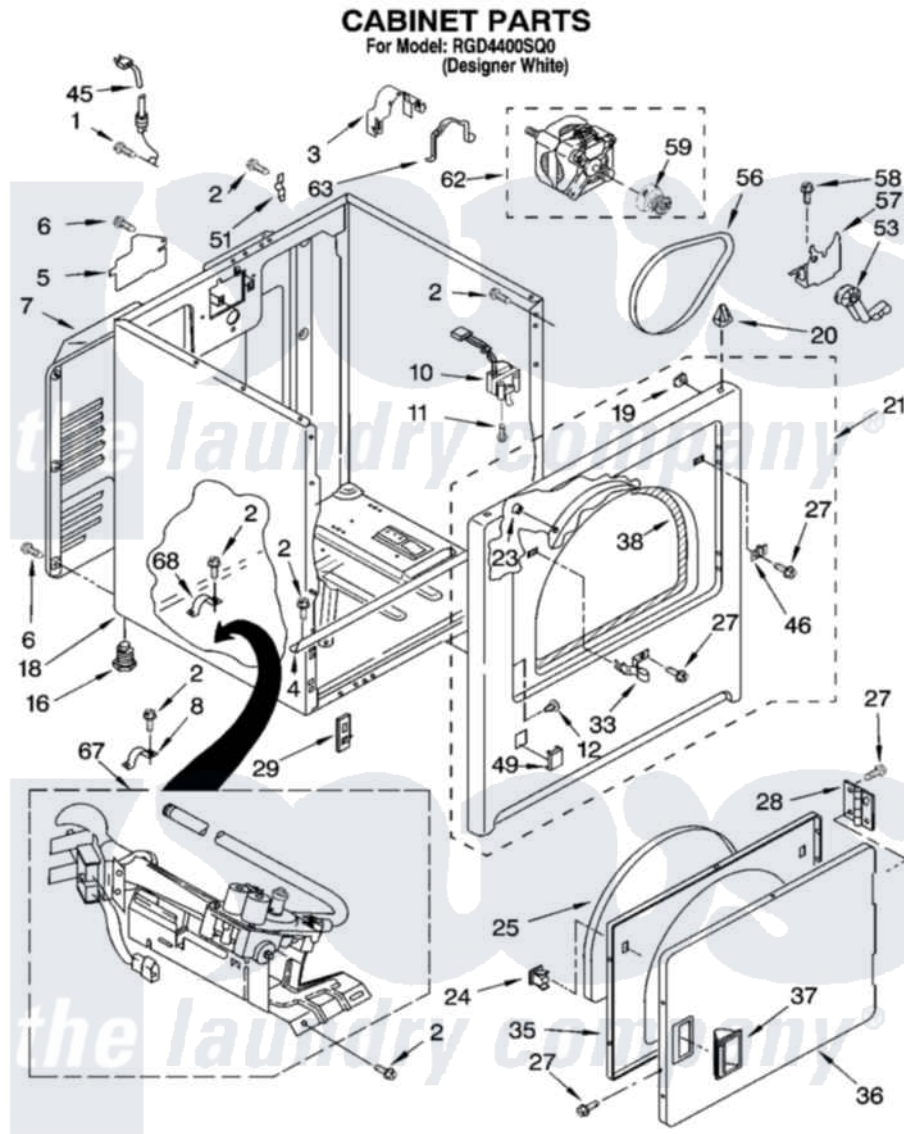

Whirlpool RGD4400SQ 02 - CABINET PARTS

8181357

3

Whirlpool Residential Whirlpool RGD4400SQ0 Dryer Parts Parts Diagram 02 - CABINET PARTS
 Click on the part number to view part

Item	Original Part Number	Replaced By	Status	Part Description
1	697776	4331106		Screw, No.10-32 X 7/16
2	343641	681414		Screw, 10AB X 1/2
3	3404162			Clamp, Motor
4	8541400			Bracket, Cabinet
5	3396795			Cover, Terminal Block
6	693995			Screw, Hex Head
7	3396805	280043		Panel-Rear
8	3980175			Clamp, Elbow
10	3406109	3406107		Door Switch Assembly
11	697773	3395530		Screw
12	3404413			Plug, Hinge Hole
16	3392100	49621		Feet-Leveling
"	279810			Foot-Optional
18	8530603	8533643		Cabinet
19	98234			Clip, U-Bend
20	690363	18776		Lock, Front Top

21	3403447	279854	Panel
23	685203	279220	Clip
24	3389441		Door Catch Assembly
25	3405246		Seal, Door Push-To-Start
27	342055	488627	Screw
28	3405514	W10362431	Hinge And Pin Assembly
29	3394083		Clip, Front Panel
33	3403431		Strike, Panel
35	3402341		Door, Inner
36	3402335		Door, Front
37	3405184		Handle, Door
38	3406129		Seal And Bearing Assembly
45	344020	3401402	Cord, Power
46	3403630		Plug, Strike Hole
49	3394975		Plug, Front Panel
51	8066217		Hinge, Top
53	691366		Idler And Pulley Assembly
56	8066065	341241	Belt
57	348780		Base, Motor
58	3400500		Bolt, 3405245 5/16-18 X 3/4
59	8066184		Pulley, Motor
62	8066206	279827	Motor-Drve
63	660658		Clamp, Motor Mounting 343481 685441
67	8318272	W10465748	Burner-Gas
68	341029		Clamp, Pipe Door Spring