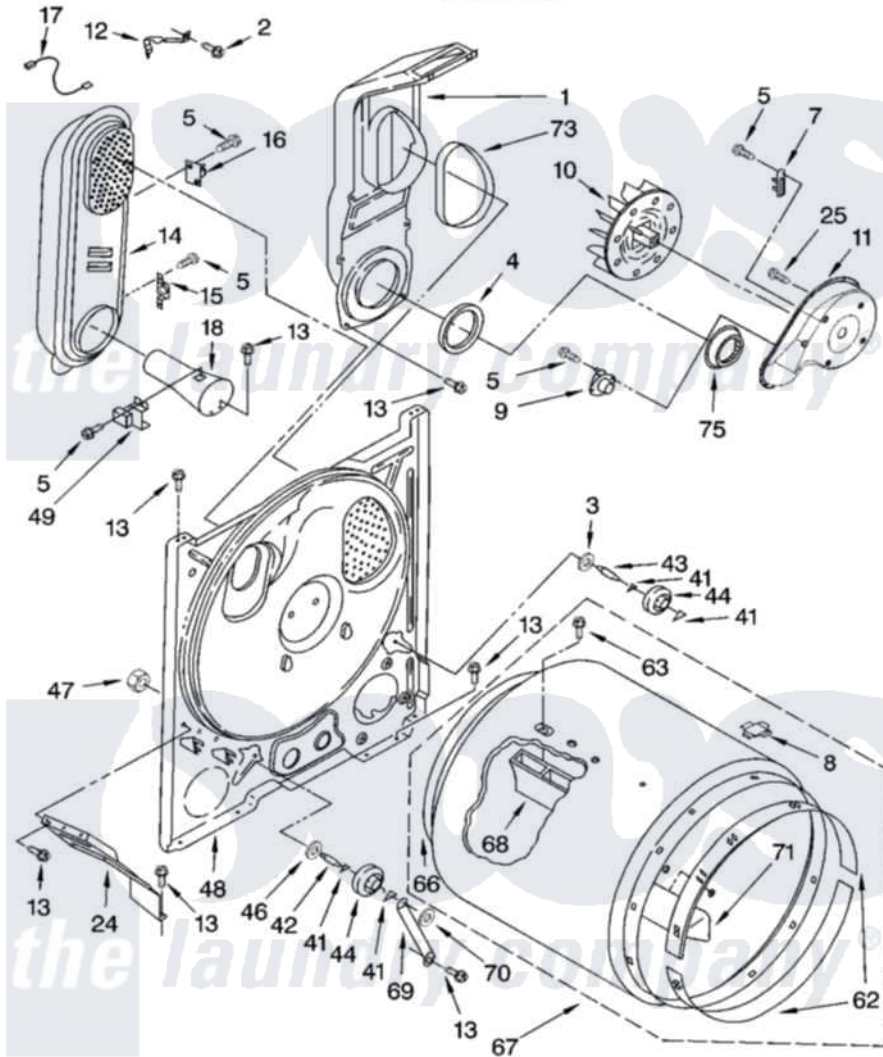

Whirlpool RGD4400SQ0 03 - BULKHEAD PARTS

BULKHEAD PARTS

For Model: RGD4400SQ0
(Designer White)

8181357

5

Whirlpool [Residential Whirlpool RGD4400SQ0 Dryer Parts](#) Parts Diagram 03 - BULKHEAD PARTS
Click on the part number to view part

Item	Original Part Number	Replaced By	Status	Part Description
1	348368			Lint Chute Assembly
2	489463			Screw, 8-18 X 1/16
3	3388703			Washer, Support
4	347139			Seal, Lint Chute
5	90767			Screw, 8A X 3/8 HeX Washer Head Tapping
7	3392519			Thermal Limiter
8	8066086			Plug, Drum Hole
9	3387134			Thermostat, Internal-Bias
10	694089			Wheel, Blower
11	8577230			Housing, Blower
12	8066155			Clip, Heater Box
13	343641	681414		Screw, 10AB X 1/2
14	8530285	279980		Box
15	3403140			Thermostat, High-Limit 205F
16	280010			Kit, Thermal Cut-Off
17	3401707			Jumper, Tco-High Limit

18	8066049		Funnel, Burner Light
24	3406022		Bracket, Bulkhead
25	3390647	488729	Screw
41	690997		Washer, Thrust
42	3399506	W10359270	Shaft, Drum Roller Threads
43	3399507	W10359269	Shaft, Drum Roller Threads
44	3397590	349241T	Support
46	348197		Washer, Support
47	3359452		Nut, Lock
48	3403491	279796	Bulkhead
49	338906		Radiant, Sensor
62	692526	279441	BeaRng-Rng
63	97787	W10109200	Screw, Baffle Mounting
66	3406130	279857	Seal
67	695587		Drum Assembly
68	692490		Baffle, Drum
69	3976434		Bracket, Support Shaft
70	90296		Nut, Push On
71	3403636		Baffle, Drum
73	339956		Seal, Air Duct To Bulkhead
75	696302		Shield, Exhaust