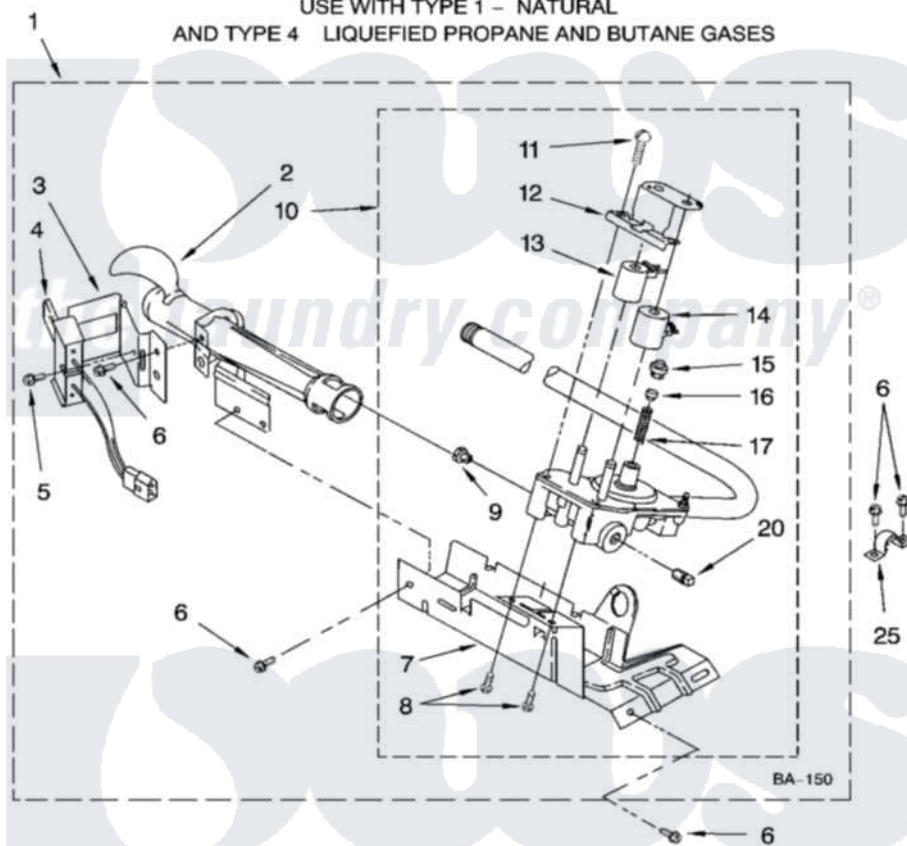

Whirlpool RGD4400SQ0 04 - 8318272 BURNER ASSEMBLY, OPTIONAL PARTS (NOT INCLUDED)

8318272 BURNER ASSEMBLY

For Model: RGD4400SQ0
(Designer White)

USE WITH TYPE 1 - NATURAL
AND TYPE 4 LIQUEFIED PROPANE AND BUTANE GASES

8181357

7

Whirlpool [Residential Whirlpool RGD4400SQ0 Dryer Parts](#) Parts Diagram 04 - 8318272 BURNER ASSEMBLY, OPTIONAL PARTS (NOT INCLUDED).
Click on the part number to view part

Item	Original Part Number	Replaced By	Status	Part Description
1	8318272	W10465748		Burner-Gas
2	688617	693140		Burner
3	694298			Bracket, Ignitor
4	686590	279311		Ignitor
5	3393909			Screw, 8-32 X 7/8
6	343641	681414		Screw, 10AB X 1/2
7	693986			Base, Burner
8	3387057			Screw, 10-16 X 1/2 Orifice, Burner
9	234826			Orifice, Burner Type 1
"	229742			Orifice, Burner
"	234868			Orifice, Burner
10	8318277	W10337269		Valve-Gas
11	694421			Screw, Bracket Mounting
12	694538			Bracket, Shunt