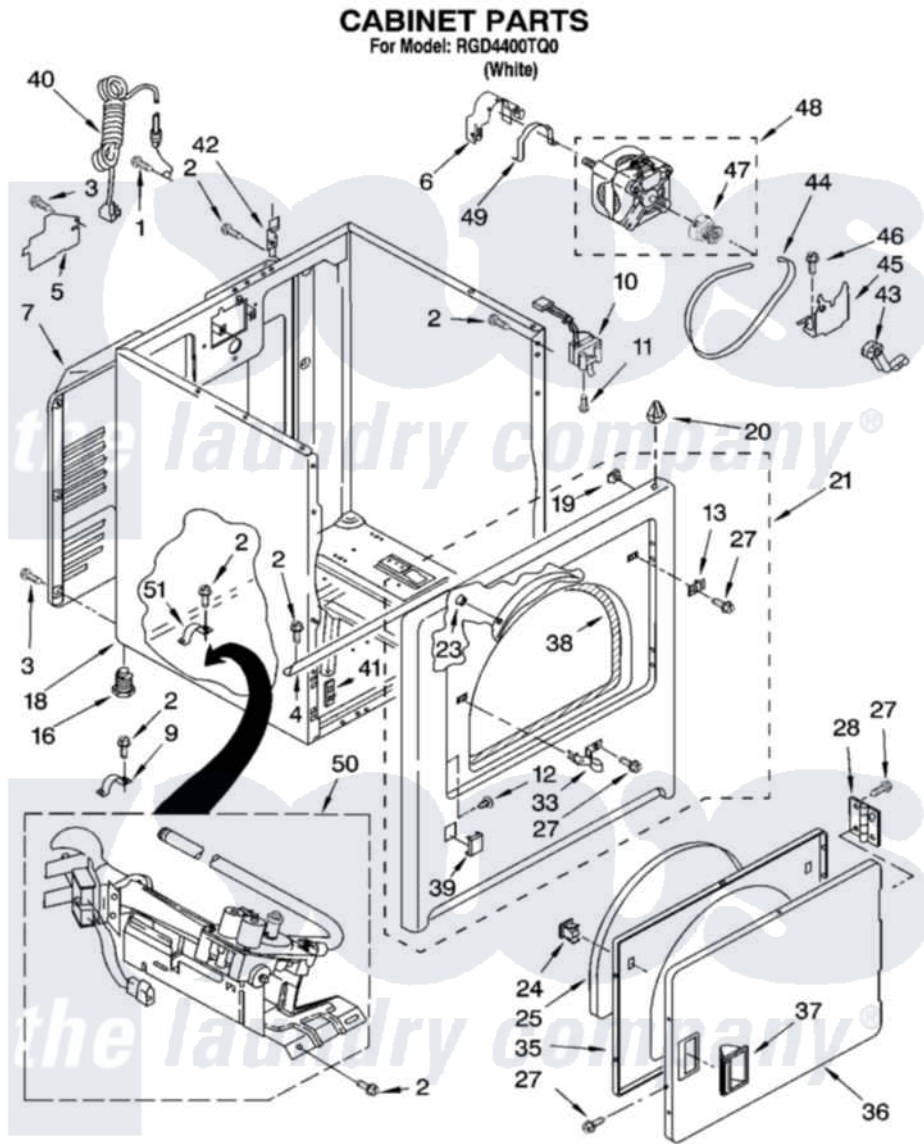

# Whirlpool RGD4400TQ0 02 - CABINET PARTS

W10127653

3

Whirlpool [Residential Whirlpool RGD4400TQ0 Dryer Parts](#) Parts Diagram 02 - CABINET PARTS  
Click on the part number to view part

Item	Original Part Number	Replaced By	Status	Part Description
1	697776	<a href="#">4331106</a>		Screw, No.10-32 X 7/16
2	343641	<a href="#">681414</a>		Screw, 10AB X 1/2
3	<a href="#">693995</a>			Screw, Hex Head
4	<a href="#">8541400</a>			Bracket, Cabinet
5	<a href="#">3396795</a>			Cover, Terminal Block
6	<a href="#">3404162</a>			Clamp, Motor
7	3396805	<a href="#">280043</a>		Panel-Rear
9	<a href="#">3980175</a>			Clamp, Elbow
10	3406109	<a href="#">3406107</a>		Door Switch Assembly
11	697773	<a href="#">3395530</a>		Screw
12	<a href="#">3404413</a>			Plug, Hinge Hole
13	<a href="#">3403630</a>			Plug, Strike Hole
16	3392100	<a href="#">49621</a>		Feet-Leveling
"	<a href="#">279810</a>			Foot-Optional
18	8530603	<a href="#">8533643</a>		Cabinet
19	<a href="#">98234</a>			Clip, U-Bend