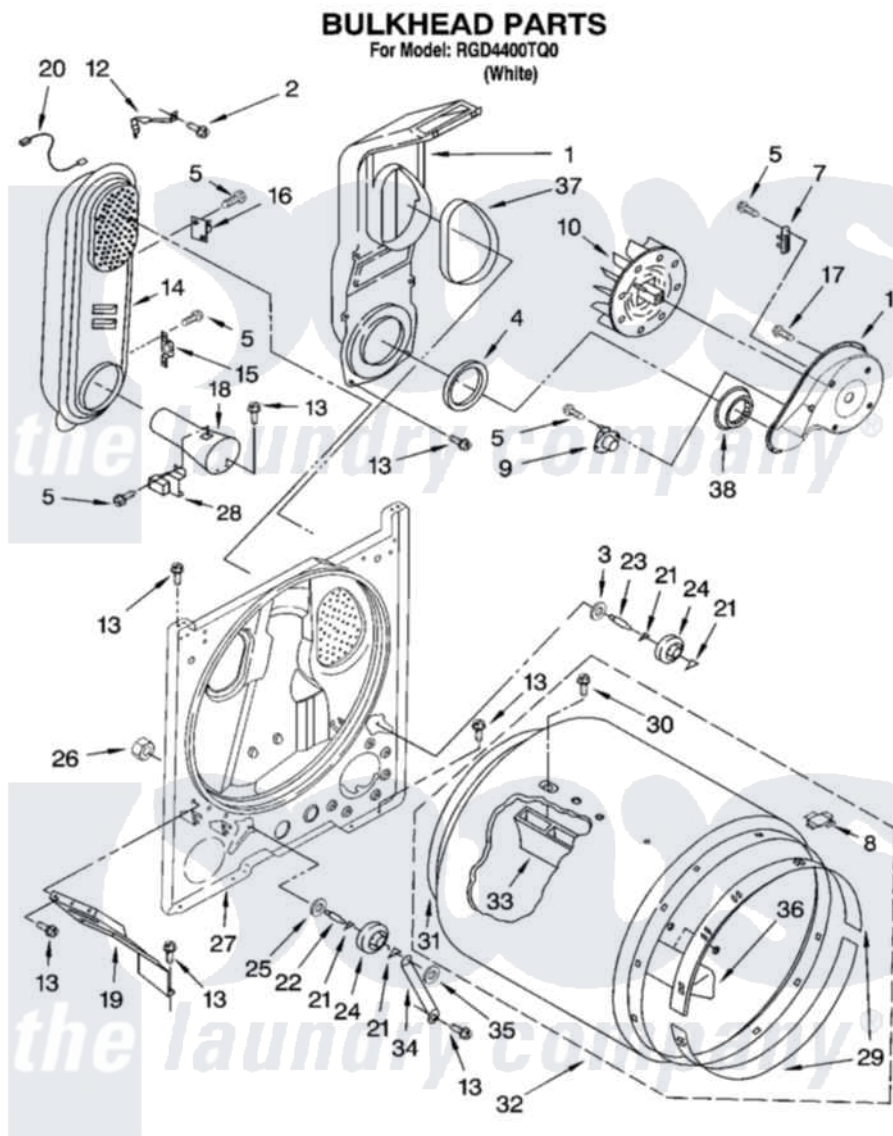

Whirlpool RGD4400TQ0 03 - BULKHEAD PARTS

W10127653

5

Whirlpool [Residential Whirlpool RGD4400TQ0 Dryer Parts](#) Parts Diagram 03 - BULKHEAD PARTS
 Click on the part number to view part

Item	Original Part Number	Replaced By	Status	Part Description
1	348368			Lint Chute Assembly
2	489463			Screw, 8-18 X 1/16
3	3388703			Washer, Support
4	347139			Seal, Lint Chute
5	90767			Screw, 8A X 3/8 HeX Washer Head Tapping
7	3392519			Thermal Limiter
8	8066086			Plug, Drum Hole
9	3387134			Thermostat, Internal-Bias
10	694089			Wheel, Blower
11	8577230			Housing, Blower
12	3398161			CLIP
13	343641	681414		Screw, 10AB X 1/2
14	8530285	279980		Box
15	3403140			Thermostat, High-Limit 205F
16	280010			Kit, Thermal Cut-Off
17	3390647	488729		Screw

18	8066049		Funnel, Burner Light
19	3406022		Bracket, Bulkhead
20	3401707		Jumper, Tco-High Limit
21	690997		Washer, Thrust
22	3399506	W10359270	Shaft, Drum Roller Threads
23	3399507	W10359269	Shaft, Drum Roller Threads
24	3397590	349241T	Support
25	348197		Washer, Support
26	3359452		Nut, Lock
27	3403410		Bulkhead
28	338906		Radiant, Sensor
29	692526	279441	BeaRng-Rng
30	W10109200		Screw, Baffle Mounting
31	3406130	279857	Seal
32	695587		Drum Assembly
33	692490		Baffle, Drum
34	3976434		Bracket, Support Shaft
35	90296		Nut, Push On
36	3403636		Baffle, Drum
37	339956		Seal, Air Duct To Bulkhead
38	696302		Shield, Exhaust