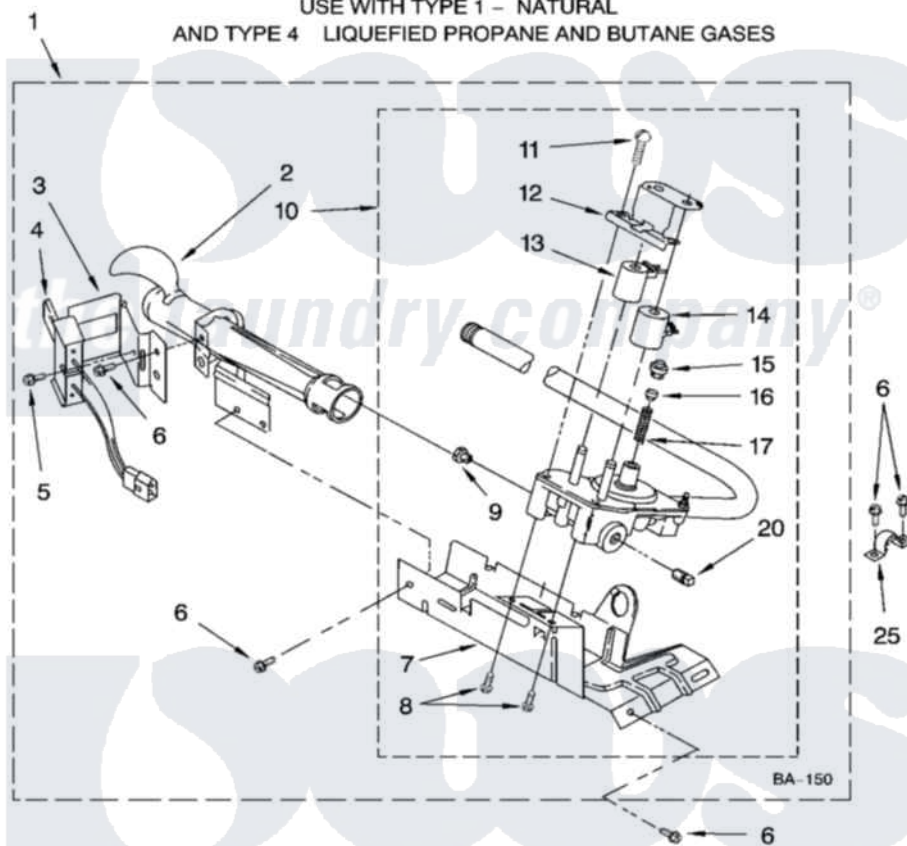

**Whirlpool RGD4400TQ0 04 - 8318272 BURNER ASSEMBLY, OPTIONAL PARTS (NOT INCLUDED)**

**8318272 BURNER ASSEMBLY**

For Model: RGD4400TQ0

(White)

USE WITH TYPE 1 - NATURAL  
AND TYPE 4 LIQUEFIED PROPANE AND BUTANE GASES

W10127653

7

Whirlpool Residential Whirlpool RGD4400TQ0 Dryer Parts Parts Diagram 04 - 8318272 BURNER ASSEMBLY, OPTIONAL PARTS (NOT INCLUDED).  
Click on the part number to view part

Item	Original Part Number	Replaced By	Status	Part Description
1	8318272	<a href="#">W10465748</a>		Burner-Gas
2	688617	<a href="#">693140</a>		Burner
3	<a href="#">694298</a>			Bracket, Ignitor
4	686590	<a href="#">279311</a>		Ignitor
5	<a href="#">3393909</a>			Screw, 8-32 X 7/8
6	343641	<a href="#">681414</a>		Screw, 10AB X 1/2
7	693986			Base, Burner
8	<a href="#">3387057</a>			Screw, 10-16 X 1/2 Orifice, Burner
9	<a href="#">234826</a>			Orifice, Burner Type 1
"	<a href="#">229742</a>			Orifice, Burner
"	<a href="#">234868</a>			Orifice, Burner
10	8318277	<a href="#">W10337269</a>		Valve-Gas
11	<a href="#">694421</a>			Screw, Bracket Mounting
12	<a href="#">694538</a>			Bracket, Shunt