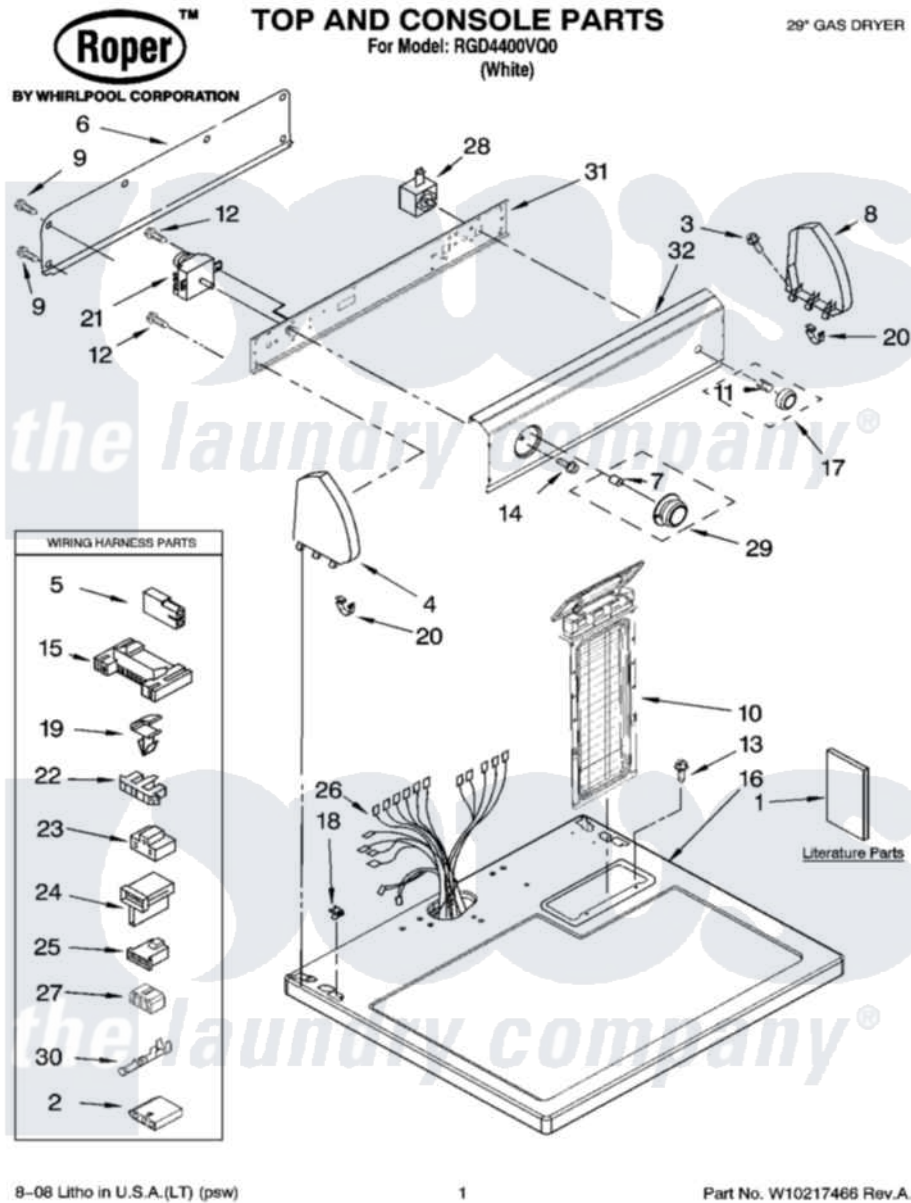

# Whirlpool RGD4400VQ0 01 - TOP AND CONSOLE PARTS

8-08 Litho in U.S.A.(LT) (psw)

1

Part No. W10217466 Rev.A.

Whirlpool [Residential Whirlpool RGD4400VQ0 Dryer Parts](#) Parts Diagram 01 - TOP AND CONSOLE PARTS

9	<a href="#">693995</a>		Screw, Hex Head
10	<a href="#">8558463</a>		HAndle And Lint Screen Assembly
11	<a href="#">8536939</a>		Clip, Knob
12	8533971	<a href="#">90767</a>	Screw, 8A X 3/8 HeX Washer Head Tapping
13	688983	<a href="#">487240</a>	Screw, For Mtg. Service Capacitor
14	8533951	<a href="#">3400859</a>	Screw, Grounding
15	<a href="#">3395683</a>		Receptacle, Multi-Terminal
16	8557930	<a href="#">8563985</a>	Top
17	<a href="#">8538959</a>		Knob, Push-To-Start
18	<a href="#">357213</a>		Nut, Push-In
19	<a href="#">3394427</a>		Clip-Harness
20	<a href="#">8312709</a>		Clip-Console
21	<a href="#">8299764</a>		Timer Assembly, 60 Hz
22	<a href="#">3397269</a>		Connector, Timer
23	<a href="#">3401144</a>		Connector
24	<a href="#">3403499</a>		Connector, 2-Postion
25	<a href="#">3403498</a>		Connector, 3-Position
26	<a href="#">8299876</a>		Harness, Wiring
27	<a href="#">3347243</a>		Block, Disconnect
28	<a href="#">3977456</a>		Switch, Push-To-Start
29	<a href="#">8538953</a>		Timer Knob Assembly
30	<a href="#">94614</a>		Terminal
31	<a href="#">8271418</a>		Bracket, Control
32	<a href="#">W10205688</a>		Panel, Control