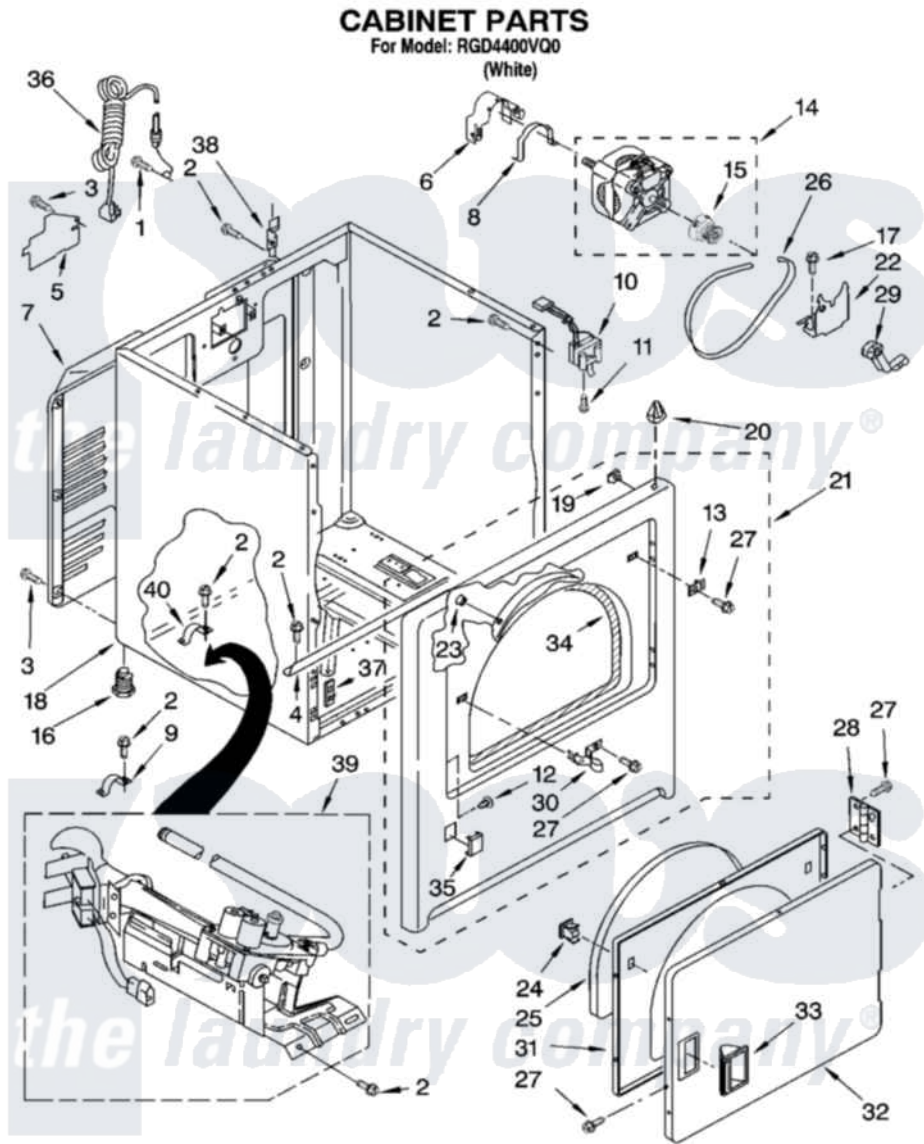

Whirlpool RGD4400VQ0 02 - CABINET PARTS

W10217466

3

Whirlpool [Residential Whirlpool RGD4400VQ0 Dryer Parts](#) Parts Diagram 02 - CABINET PARTS
Click on the part number to view part

Item	Original Part Number	Replaced By	Status	Part Description
1	697776	4331106		Screw, No.10-32 X 7/16
2	343641	681414		Screw, 10AB X 1/2
3	693995			Screw, Hex Head
4	8541400			Bracket, Cabinet
5	3396795			Cover, Terminal Block
6	3404162			Clamp, Motor
7	3396805	280043		Panel-Rear
8	W10121316			Plug, Multivent
9	3980175			Clamp, Elbow
10	3406109	3406107		Door Switch Assembly
11	697773	3395530		Screw
12	3404413			Plug, Hinge Hole
13	3403630			Plug, Strike Hole
14	W10194250	279827		Motor-Drive
15	8066184			Pulley, Motor
16	3392100	49621		Feet-Leveling

"	279810		Foot-Optional
17	3400500		Bolt, 3405245 5/16-18 X 3/4
18	8530603	8533643	Cabinet
19	98234		Clip, U-Bend
20	690363	18776	Lock, Front Top
21	3403447	279854	Panel
22	348780		Base, Motor
23	685203	279220	Clip
24	3389441		Door Catch Assembly
25	3405246		Seal, Door Push-To-Start
26	W10131364	341241	Belt
27	342055	488627	Screw
28	3405514	W10362431	Hinge And Pin Assembly
29	691366		Idler And Pulley Assembly
30	3403431		Strike, Panel
31	3402341		Door, Inner
32	3402335		Door, Front
33	3405184		Handle, Door
34	3406129		Seal And Bearing Assembly
35	3394975		Plug, Front Panel
36	344020	3401402	Cord, Power
37	3394083		Clip, Front Panel
38	8066217		Hinge, Top
39	8318272	W10465748	Burner-Gas
40	341029		Clamp, Pipe Door Spring