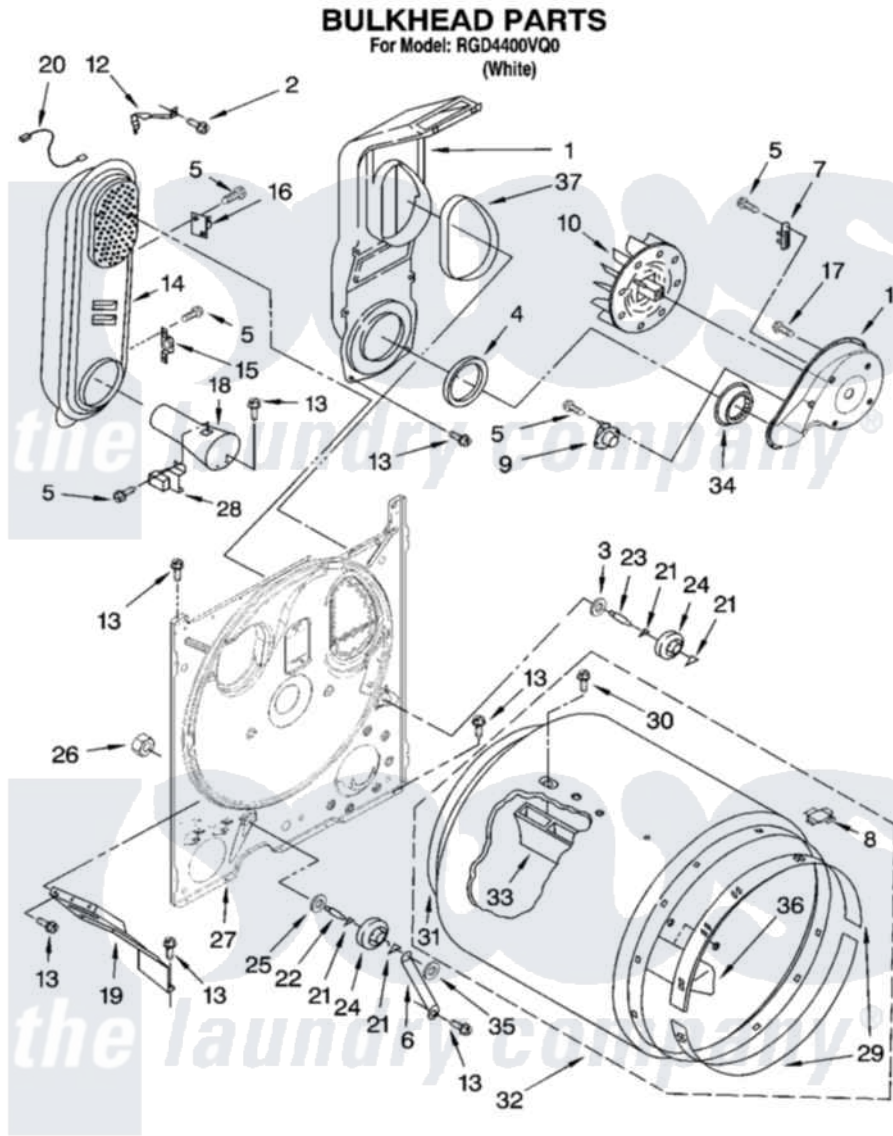

Whirlpool RGD4400VQ0 03 - BULKHEAD PARTS

W10217466

5

Whirlpool [Residential Whirlpool RGD4400VQ0 Dryer Parts](#) Parts Diagram 03 - BULKHEAD PARTS
Click on the part number to view part

Item	Original Part Number	Replaced By	Status	Part Description
1	348368			Lint Chute Assembly
2	489463			Screw, 8-18 X 1/16
3	3388703			Washer, Support
4	347139			Seal, Lint Chute
5	90767			Screw, 8A X 3/8 HeX Washer Head Tapping
6	3976434			Bracket, Support Shaft
7	3392519			Thermal Limiter
8	8066086			Plug, Drum Hole
9	3387134			Thermostat, Internal-Bias
10	694089			Wheel, Blower
11	8577230			Housing, Blower
12	8066155			Clip, Heater Box
13	343641	681414		Screw, 10AB X 1/2
14	8530285	279980		Box
15	3403140			Thermostat, High-Limit 205F
16	280010			Kit, Thermal Cut-Off

17	3390647	488729	Screw
18	8066049		Funnel, Burner Light
19	3406022		Bracket, Bulkhead
20	3401707		Jumper, Tco-High Limit
21	690997		Washer, Thrust
22	3399506	W10359270	Shaft, Drum Roller Threads
23	3399507	W10359269	Shaft, Drum Roller Threads
24	3397590	349241T	Support
25	348197		Washer, Support
26	3359452		Nut, Lock
27	3403491	279796	Bulkhead
28	338906		Radiant, Sensor
29	692526	279441	BeaRng-Rng
30	W10109200		Screw, Baffle Mounting
31	3406130	279857	Seal
32	695587		Drum Assembly
33	692490		Baffle, Drum
34	696302		Shield, Exhaust
35	90296		Nut, Push On
36	3403636		Baffle, Drum
37	339956		Seal, Air Duct To Bulkhead