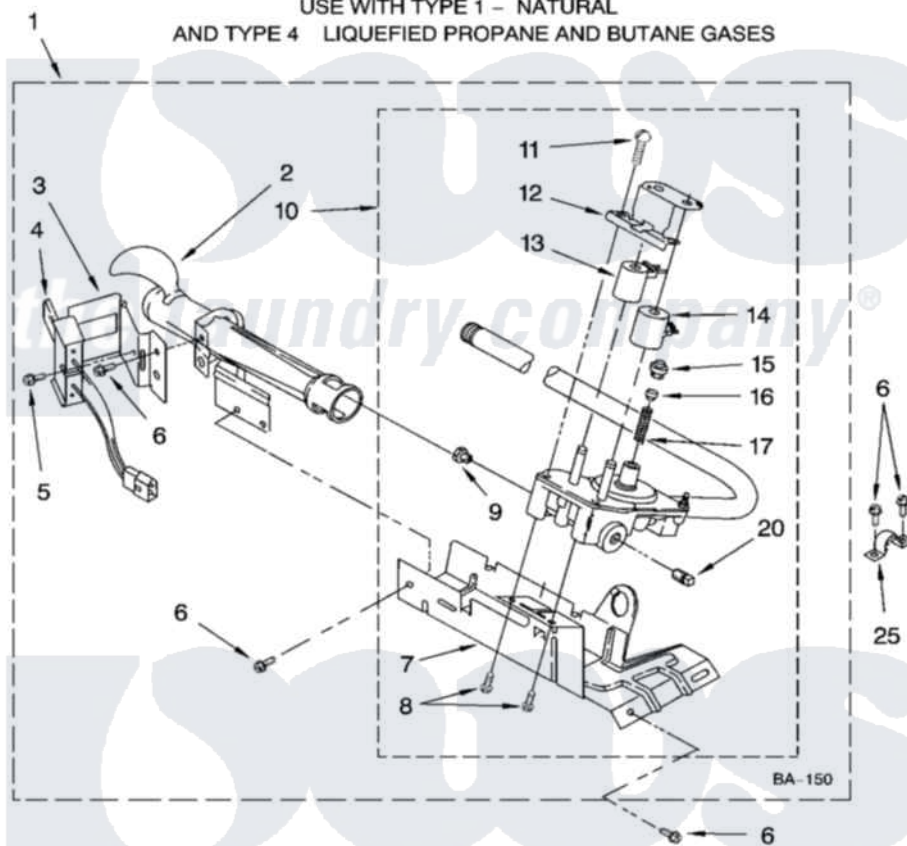

Whirlpool RGD4400VQ0 04 - 8318272 BURNER ASSEMBLY, OPTIONAL PARTS (NOT INCLUDED)

8318272 BURNER ASSEMBLY

For Model: RGD4400VQ0

(White)

USE WITH TYPE 1 - NATURAL
AND TYPE 4 LIQUEFIED PROPANE AND BUTANE GASES

W10217466

7

Whirlpool [Residential Whirlpool RGD4400VQ0 Dryer Parts](#) Parts Diagram 04 - 8318272 BURNER ASSEMBLY, OPTIONAL PARTS (NOT INCLUDED).
Click on the part number to view part

Item	Original Part Number	Replaced By	Status	Part Description
1	8318272	W10465748		Burner-Gas
2	688617	693140		Burner
3	694298			Bracket, Ignitor
4	686590	279311		Ignitor
5	3393909			Screw, 8-32 X 7/8
6	343641	681414		Screw, 10AB X 1/2
7	693986			Base, Burner
8	3387057			Screw, 10-16 X 1/2 Orifice, Burner
9	234826			Orifice, Burner Type 1
"	229742			Orifice, Burner
"	234868			Orifice, Burner
10	8318277	W10337269		Valve-Gas
11	694421			Screw, Bracket Mounting
12	694538			Bracket, Shunt