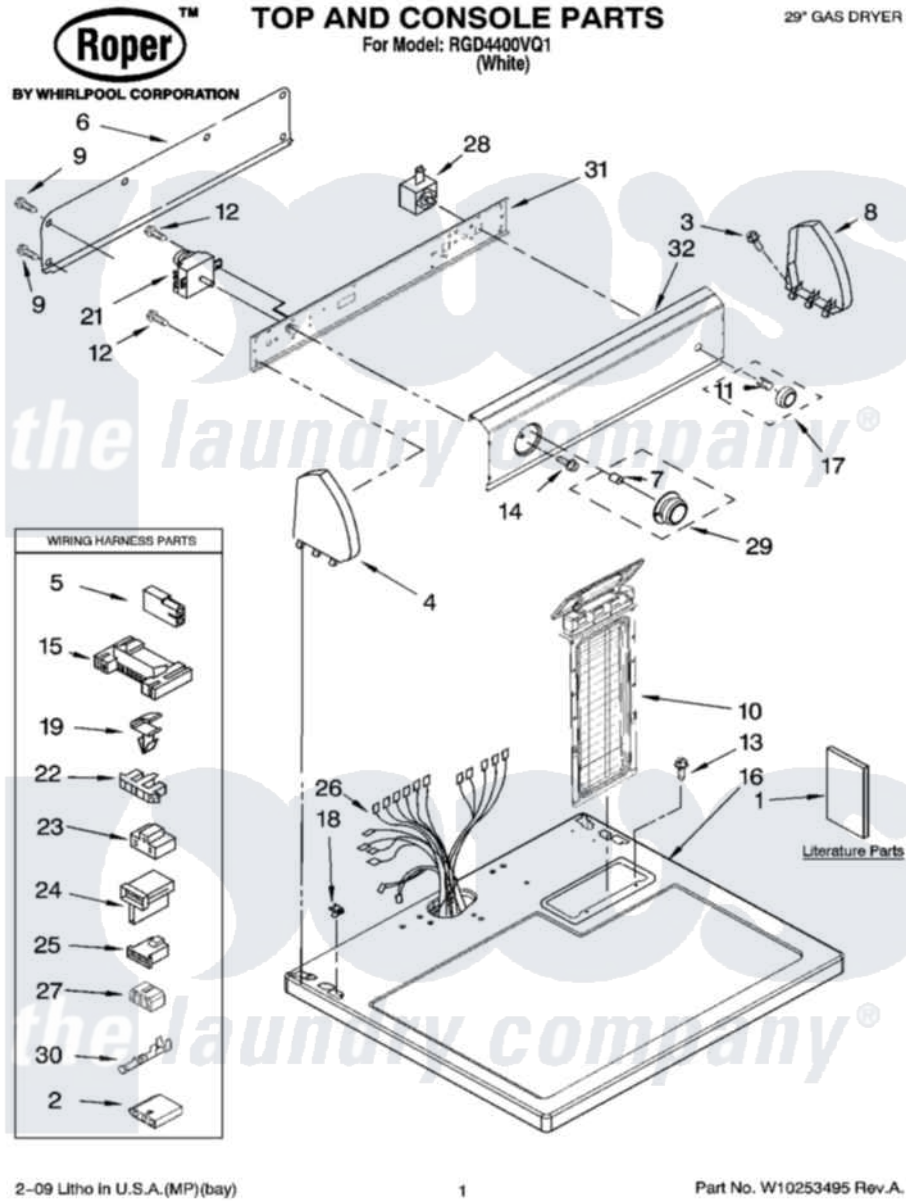

Whirlpool RGD4400VQ1 01 - TOP AND CONSOLE PARTS

2-09 Litho in U.S.A.(MP)(bay)

1

Part No. W10253495 Rev.A.

Whirlpool Residential Whirlpool RGD4400VQ1 Dryer Parts Parts Diagram 01 - TOP AND CONSOLE PARTS
 Click on the part number to view part

Item	Original Part Number	Replaced By	Status	Part Description
1	W10150630		Not Available	LITERATURE PARTS INSTRUCTIONS, INSTALLATION
"	W10151576		Not Available	Guide, Use & Care
"	W10185979			Wiring Diagram Cycle Feature
"	W10043010		Not Available	Sheet, Cycle Feature
"	BLANK		Not Available	Following May Be Purchased DO-IT-YOURSELF REPAIR MANUALS
2	3936144			Do-It-Yourself Repair Manuals
3	388326			Screw, 8-18 X 1.25
4	8274437	279960		Endcap
5	717252			Receptacle, Terminal
6	8274261			Do-It-Yourself Repair Manuals
7	688805			Clip, Spring Knob
8	8274434	279960		Endcap
9	693995			Screw, Hex Head
10	8558463			HANdle And Lint Screen

10	9330403		Assembly
11	8536939		Clip, Knob
12	8533971	90767	Screw, 8A X 3/8 HeX Washer Head Tapping
13	688983	487240	Screw, For Mtg. Service Capacitor
14	8533951	3400859	Screw, Grounding
15	3395683		Receptacle, Multi-Terminal
16	8557930	8563985	Top
17	8538959		Knob, Push-To-Start
18	357213		Nut, Push-In
19	3394427		Clip-Harness
21	W10185971		Timer Assembly, 60 Hz
22	3397269		Connector, Timer
23	3401144		Connector
24	3403499		Connector, 2-Postion
25	3403498		Connector, 3-Position
26	W10186074		Harness, Wiring
27	3347243		Block, Disconnect
28	3977456		Switch, Push-To-Start
29	8538953		Timer Knob Assembly
30	94614		Terminal
31	8271418		Bracket, Control
32	W10205688		Panel, Control