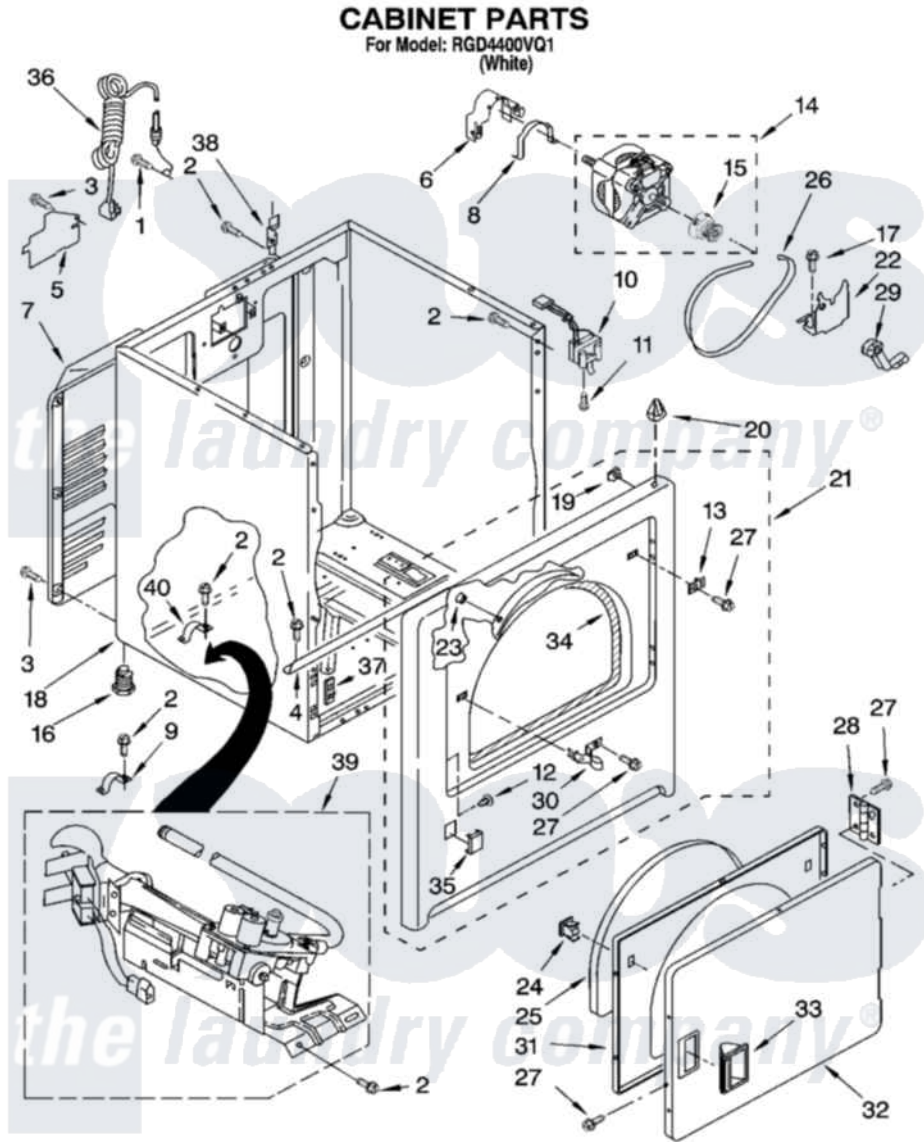

# Whirlpool RGD4400VQ1 02 - CABINET PARTS

W10253495

3

Whirlpool Residential Whirlpool RGD4400VQ1 Dryer Parts Parts Diagram 02 - CABINET PARTS  
Click on the part number to view part

Item	Original Part Number	Replaced By	Status	Part Description
1	697776	<a href="#">4331106</a>		Screw, No.10-32 X 7/16
2	343641	<a href="#">681414</a>		Screw, 10AB X 1/2
3	<a href="#">693995</a>			Screw, Hex Head
4	<a href="#">8541400</a>			Bracket, Cabinet
5	<a href="#">3396795</a>			Cover, Terminal Block
6	<a href="#">3404162</a>			Clamp, Motor
7	3396805	<a href="#">280043</a>		Panel-Rear
8	<a href="#">W10121316</a>			Plug, Multivent
9	<a href="#">3980175</a>			Clamp, Elbow
10	3406109	<a href="#">3406107</a>		Door Switch Assembly
11	697773	<a href="#">3395530</a>		Screw
12	<a href="#">3404413</a>			Plug, Hinge Hole
13	<a href="#">3403630</a>			Plug, Strike Hole
14	W10194250	<a href="#">279827</a>		Motor-Drive
15	<a href="#">8066184</a>			Pulley, Motor
16	3392100	<a href="#">49621</a>		Feet-Leveling