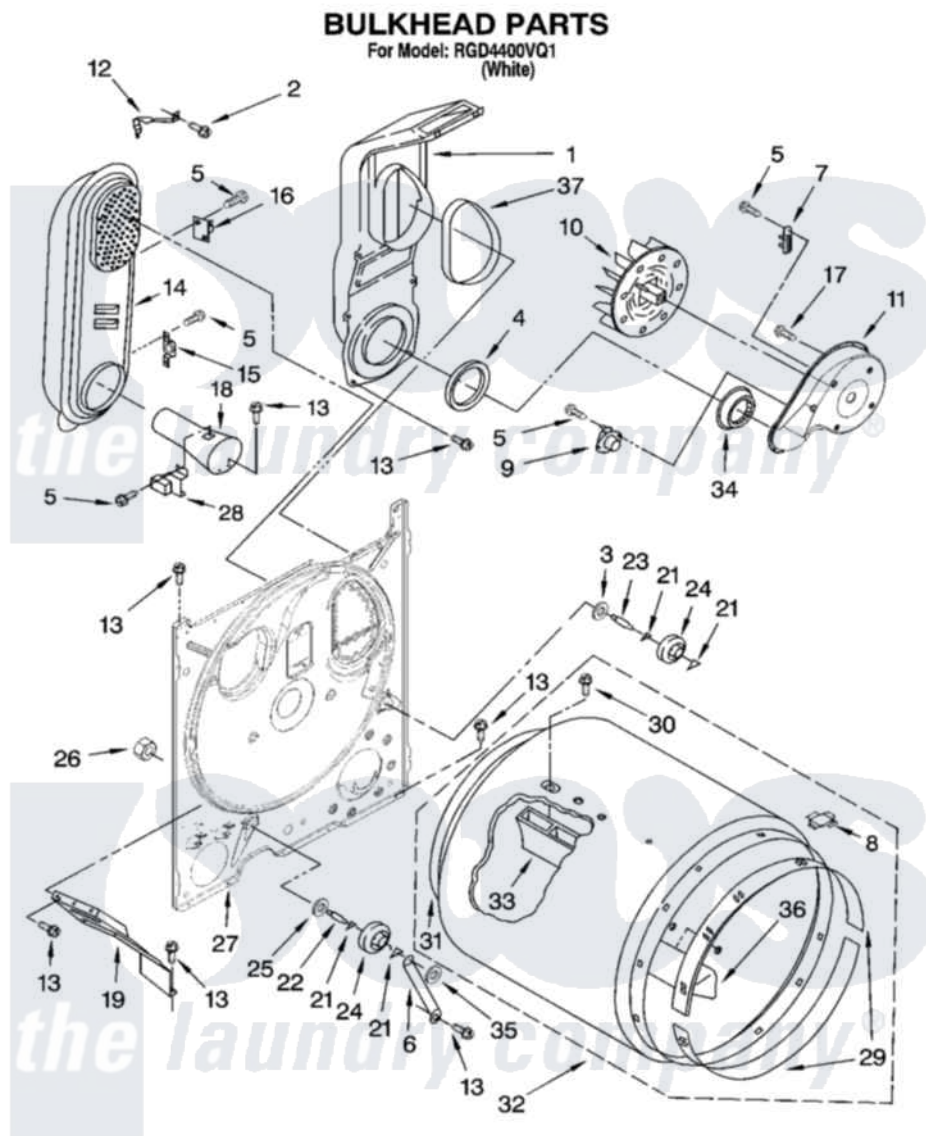

Whirlpool RGD4400VQ1 03 - BULKHEAD PARTS

W10253495

5

Whirlpool [Residential Whirlpool RGD4400VQ1 Dryer Parts](#) Parts Diagram 03 - BULKHEAD PARTS
Click on the part number to view part

Item	Original Part Number	Replaced By	Status	Part Description
1	348368			Lint Chute Assembly
2	489463			Screw, 8-18 X 1/16
3	3388703			Washer, Support
4	347139			Seal, Lint Chute
5	90767			Screw, 8A X 3/8 HeX Washer Head Tapping
6	3976434			Bracket, Support Shaft
7	3392519			Thermal Limiter
8	8066086			Plug, Drum Hole
9	3387134			Thermostat, Internal-Bias
10	694089			Wheel, Blower
11	8577230			Housing, Blower
12	8066155			Clip, Heater Box
13	343641	681414		Screw, 10AB X 1/2
14	8530285	279980		Box
15	3403140			Thermostat, High-Limit 205F
16	280010			Kit, Thermal Cut-Off

17	3390647	488729	Screw
18	8066049		Funnel, Burner Light
19	3406022		Bracket, Bulkhead
21	690997		Washer, Thrust
22	3399506	W10359270	Shaft, Drum Roller Threads
23	3399507	W10359269	Shaft, Drum Roller Threads
24	3397590	349241T	Support
25	348197		Washer, Support
26	3359452		Nut, Lock
27	3403491	279796	Bulkhead
28	338906		Radiant, Sensor
29	692526	279441	BeaRng-Rng
30	W10219342		Screw, Baffle Mounting
31	3406130	279857	Seal
32	695587		Drum Assembly
33	692490		Baffle, Drum
34	696302		Shield, Exhaust
35	90296		Nut, Push On
36	3403636		Baffle, Drum
37	339956		Seal, Air Duct To Bulkhead