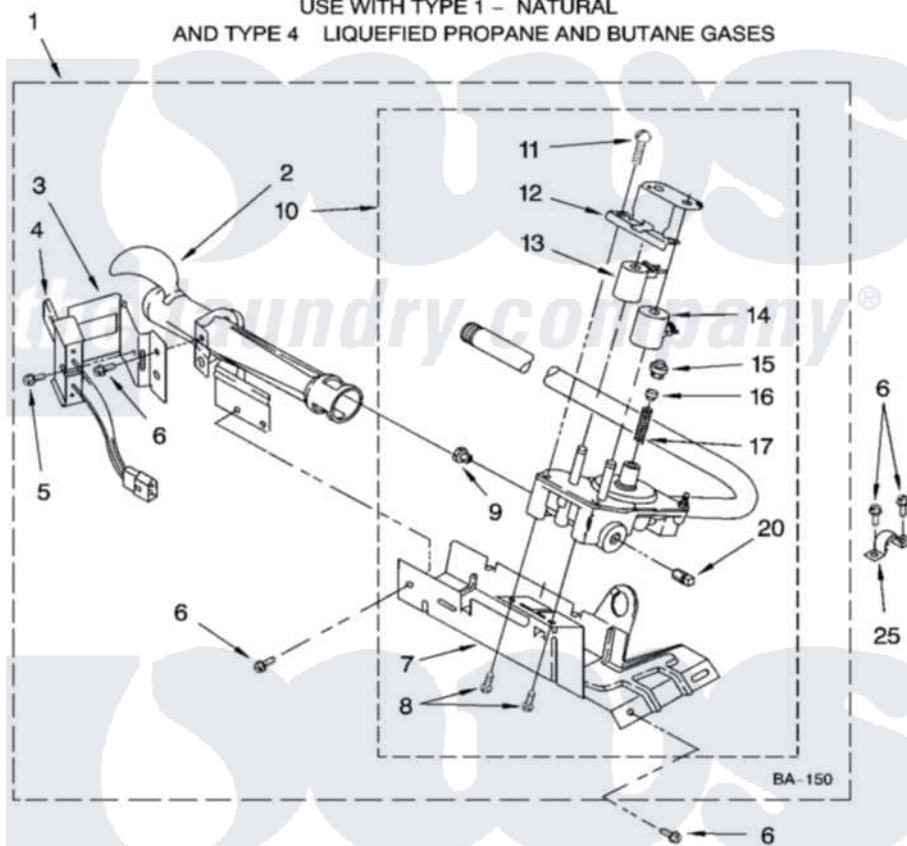

**Whirlpool RGD4400VQ1 04 - 8318272 BURNER ASSEMBLY, OPTIONAL PARTS (NOT INCLUDED)**

**8318272 BURNER ASSEMBLY**

For Model: RGD4400VQ1  
(White)

USE WITH TYPE 1 - NATURAL  
AND TYPE 4 LIQUEFIED PROPANE AND BUTANE GASES

W10253495

7

Whirlpool [Residential Whirlpool RGD4400VQ1 Dryer Parts](#) Parts Diagram 04 - 8318272 BURNER ASSEMBLY, OPTIONAL PARTS (NOT INCLUDED).  
Click on the part number to view part

Item	Original Part Number	Replaced By	Status	Part Description
1	8318272	<a href="#">W10465748</a>		Burner-Gas
2	688617	<a href="#">693140</a>		Burner
3	<a href="#">694298</a>			Bracket, Ignitor
4	686590	<a href="#">279311</a>		Ignitor
5	<a href="#">3393909</a>			Screw, 8-32 X 7/8
6	343641	<a href="#">681414</a>		Screw, 10AB X 1/2
7	693986			Base, Burner
8	<a href="#">3387057</a>			Screw, 10-16 X 1/2 Orifice, Burner
9	<a href="#">234826</a>			Orifice, Burner Type 1
"	<a href="#">229742</a>			Orifice, Burner
"	<a href="#">234868</a>			Orifice, Burner
10	8318277	<a href="#">W10337269</a>		Valve-Gas
11	<a href="#">694421</a>			Screw, Bracket Mounting
12	<a href="#">694538</a>			Bracket, Shunt