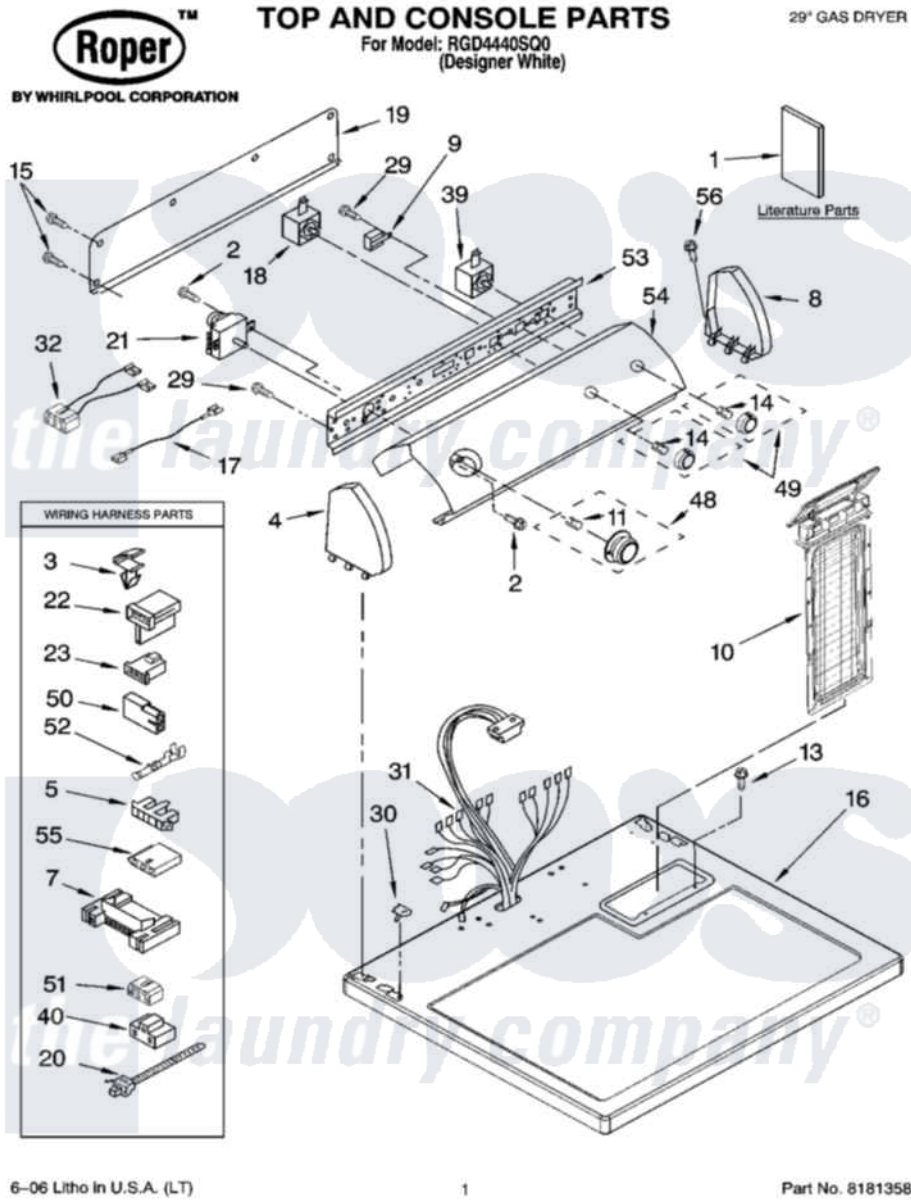

# Whirlpool RGD4440SQ0 01 - TOP AND CONSOLE PARTS

6-06 Litho In U.S.A. (LT)

1

Part No. 6181358

Whirlpool [Residential Whirlpool RGD4440SQ0 Dryer Parts](#) Parts Diagram 01 - TOP AND CONSOLE PARTS  
 Click on the part number to view part

Item	Original Part Number	Replaced By	Status	Part Description
1	8562589		Not Available	Instructions, Installation
"	W10043010		Not Available	Sheet, Cycle Feature
"	8578192		Not Available	Guide, Use & Care
"	8528190		Not Available	Wiring Diagram
"	BLANK		Not Available	Following May Be Purchased DO-IT-YOURSELF REPAIR MANUALS
"	677818		Not Available	Manual, Do-It- Yourself Repair (Dryer)
2	8533951	<a href="#">3400859</a>		Screw, Grounding
3	<a href="#">3394427</a>			Clip-Harness
4	8274437	<a href="#">279960</a>		Endcap
5	<a href="#">3397269</a>			Connector, Timer
7	<a href="#">3395683</a>			Receptacle, Multi-Terminal
8	8274434	<a href="#">279960</a>		Endcap
9	<a href="#">694419</a>			Mini-Buzzer
10	<a href="#">8558463</a>			HANdle And Lint Screen Assembly