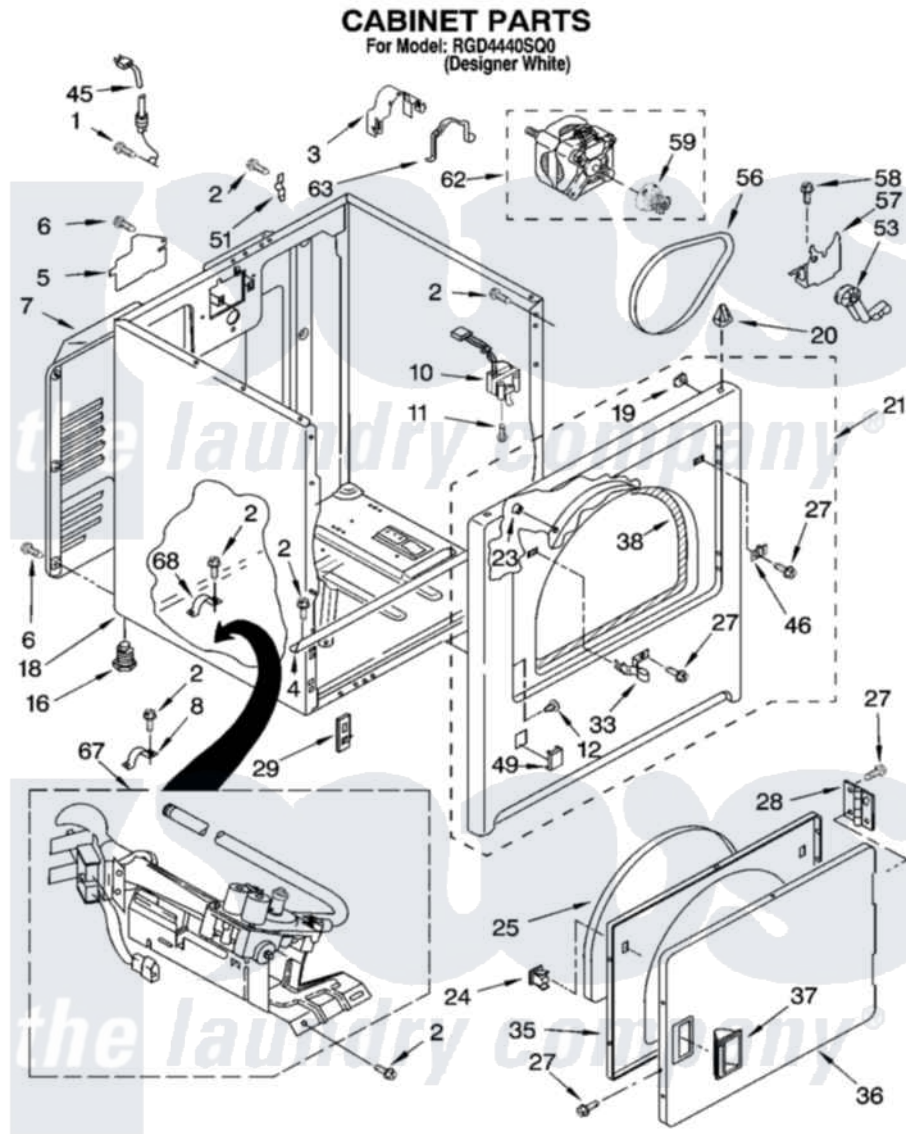

# Whirlpool RGD4440SQ0 02 - CABINET PARTS

8181358

3

Whirlpool [Residential Whirlpool RGD4440SQ0 Dryer Parts](#) Parts Diagram 02 - CABINET PARTS  
 Click on the part number to view part

Item	Original Part Number	Replaced By	Status	Part Description
1	697776	<a href="#">4331106</a>		Screw, No.10-32 X 7/16
2	343641	<a href="#">681414</a>		Screw, 10AB X 1/2
3	<a href="#">3404162</a>			Clamp, Motor
4	<a href="#">8541400</a>			Bracket, Cabinet
5	<a href="#">3396795</a>			Cover, Terminal Block
6	<a href="#">693995</a>			Screw, Hex Head
7	3396805	<a href="#">280043</a>		Panel-Rear
8	<a href="#">3980175</a>			Clamp, Elbow
10	3406109	<a href="#">3406107</a>		Door Switch Assembly
11	697773	<a href="#">3395530</a>		Screw
12	<a href="#">3404413</a>			Plug, Hinge Hole
16	3392100	<a href="#">49621</a>		Feet-Leveling
"	<a href="#">279810</a>			Foot-Optional
18	8530603	<a href="#">8533643</a>		Cabinet
19	<a href="#">98234</a>			Clip, U-Bend
20	690363	<a href="#">18776</a>		Lock, Front Top