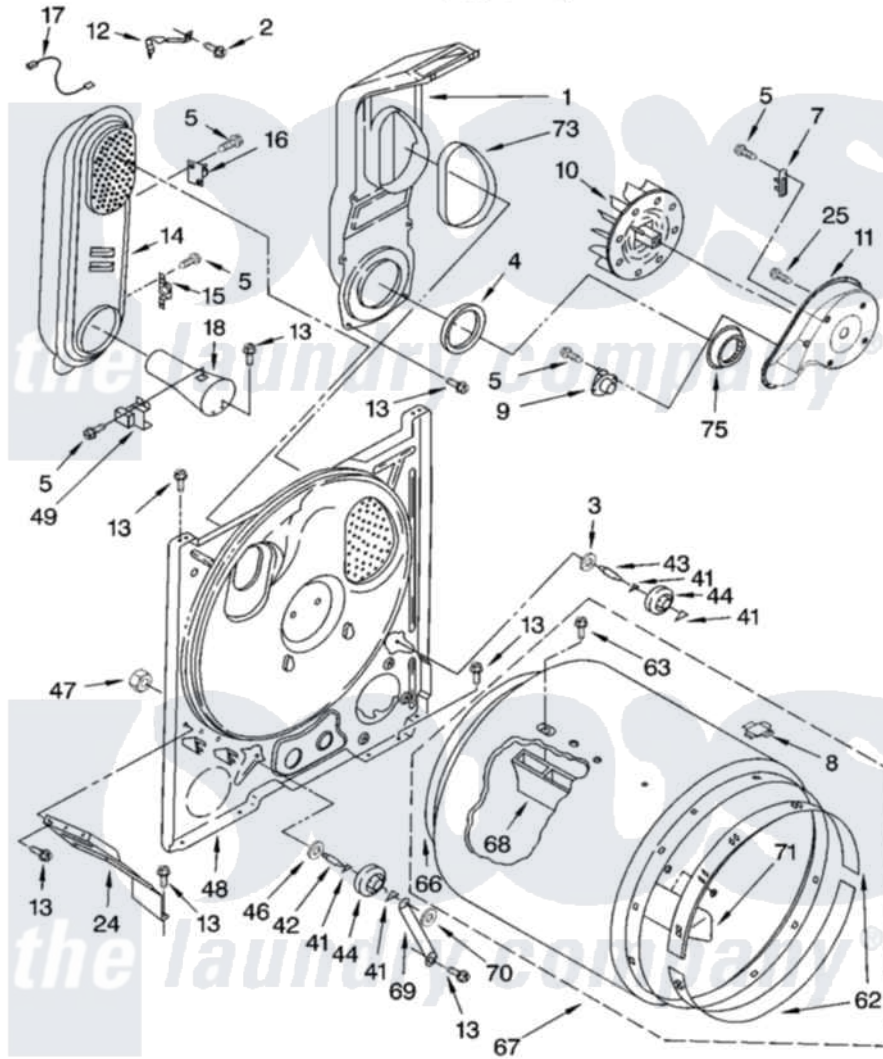

## BULKHEAD PARTS

For Model: RGD4440SQ0  
(Designer White)

8181358

5

Whirlpool [Residential Whirlpool RGD4440SQ0 Dryer Parts](#) Parts Diagram 03 - BULKHEAD PARTS  
Click on the part number to view part

Item	Original Part Number	Replaced By	Status	Part Description
1	<a href="#">348368</a>			Lint Chute Assembly
2	<a href="#">489463</a>			Screw, 8-18 X 1/16
3	<a href="#">3388703</a>			Washer, Support
4	<a href="#">347139</a>			Seal, Lint Chute
5	<a href="#">90767</a>			Screw, 8A X 3/8 HeX Washer Head Tapping
7	<a href="#">3392519</a>			Thermal Limiter
8	<a href="#">8066086</a>			Plug, Drum Hole
9	<a href="#">3387134</a>			Thermostat, Internal-Bias
10	<a href="#">694089</a>			Wheel, Blower
11	<a href="#">8577230</a>			Housing, Blower
12	<a href="#">8066155</a>			Clip, Heater Box
13	343641	<a href="#">681414</a>		Screw, 10AB X 1/2
14	8530285	<a href="#">279980</a>		Box
15	<a href="#">3403140</a>			Thermostat, High-Limit 205F
16	<a href="#">280010</a>			Kit, Thermal Cut-Off
17	<a href="#">3401707</a>			Jumper, Tco-High Limit