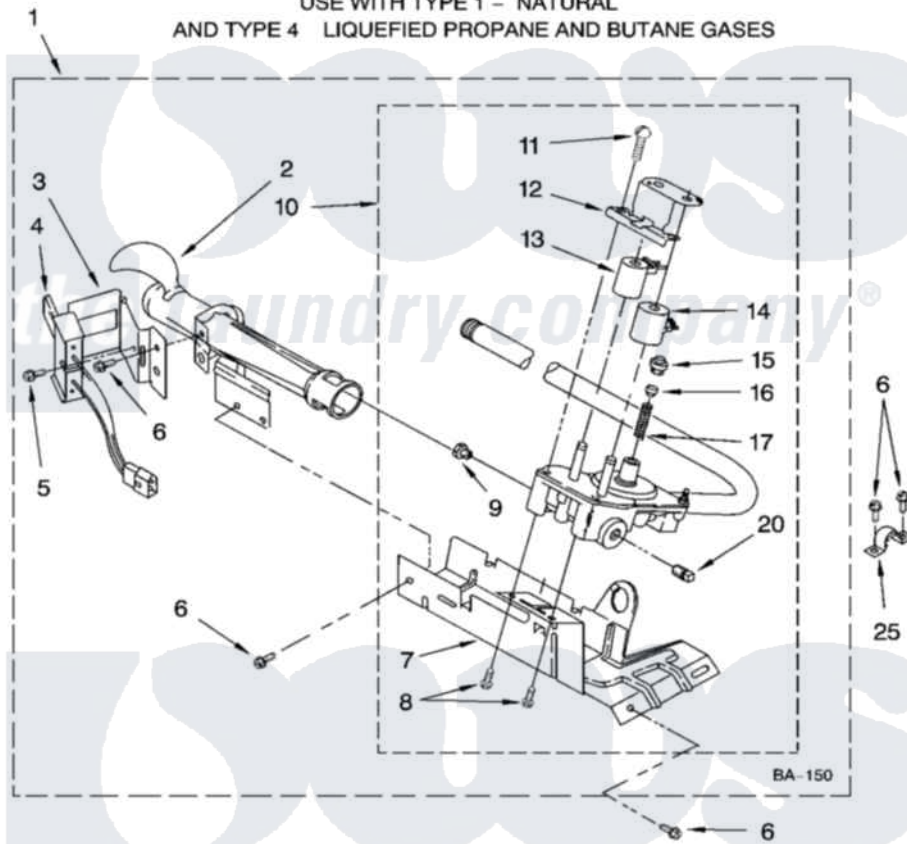

Whirlpool RGD4440SQ0 04 - 8318272 BURNER ASSEMBLY, OPTIONAL PARTS (NOT INCLUDED)

8318272 BURNER ASSEMBLY

For Model: RGD4440SQ0
(Designer White)

USE WITH TYPE 1 - NATURAL
AND TYPE 4 LIQUEFIED PROPANE AND BUTANE GASES

8181358

7

Whirlpool Residential Whirlpool RGD4440SQ0 Dryer Parts Parts Diagram 04 - 8318272 BURNER ASSEMBLY, OPTIONAL PARTS (NOT INCLUDED).
Click on the part number to view part

Item	Original Part Number	Replaced By	Status	Part Description
1	8318272	W10465748		Burner-Gas
2	688617	693140		Burner
3	694298			Bracket, Ignitor
4	686590	279311		Ignitor
5	3393909			Screw, 8-32 X 7/8
6	343641	681414		Screw, 10AB X 1/2
7	693986			Base, Burner
8	3387057			Screw, 10-16 X 1/2 Orifice, Burner
9	234826			Orifice, Burner Type 1
"	229742			Orifice, Burner
"	234868			Orifice, Burner
10	8318277	W10337269		Valve-Gas
11	694421			Screw, Bracket Mounting
12	694538			Bracket, Shunt