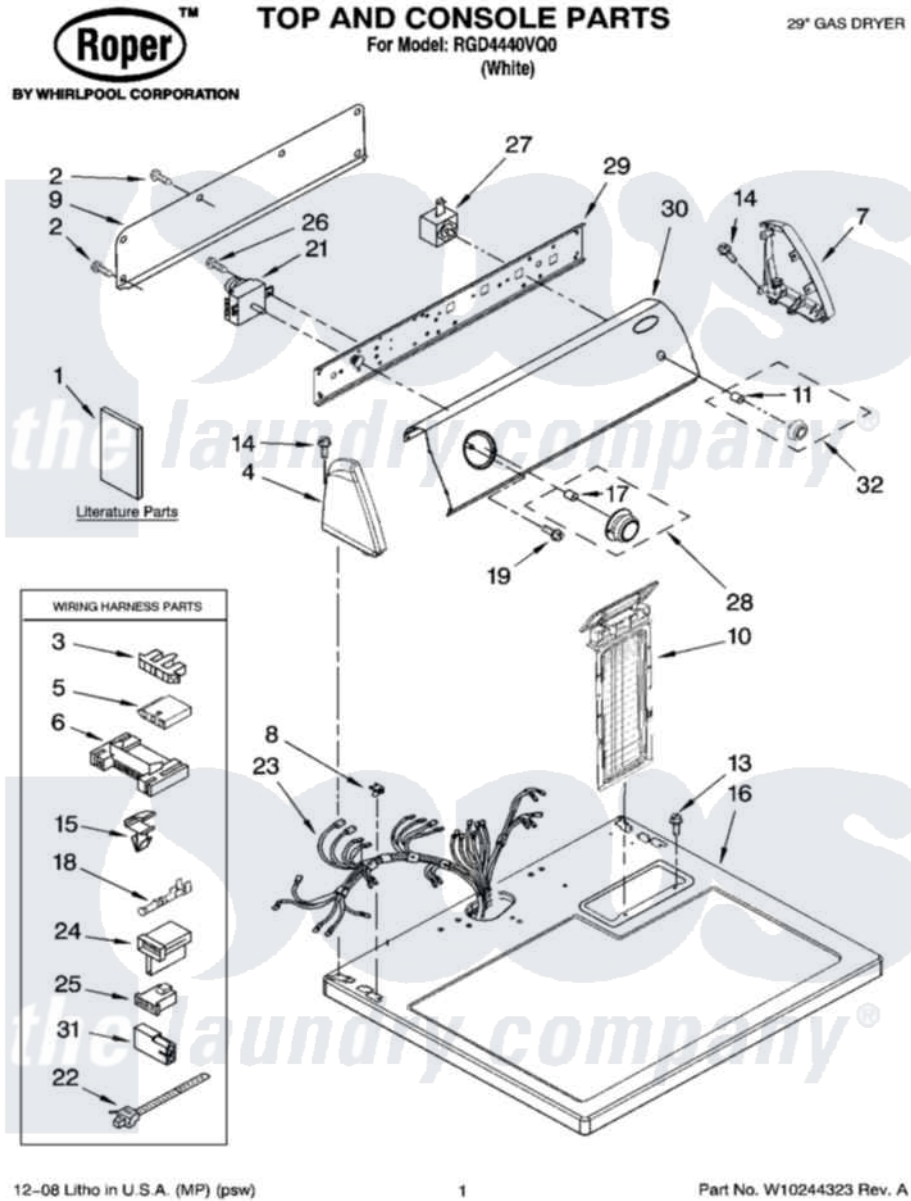

Whirlpool RGD4440VQ0 01 - TOP AND CONSOLE PARTS

12-08 Litho in U.S.A. (MP) (psw)

1

Part No. W10244323 Rev. A

Whirlpool [Residential Whirlpool RGD4440VQ0 Dryer Parts](#) Parts Diagram 01 - TOP AND CONSOLE PARTS
 Click on the part number to view part

Item	Original Part Number	Replaced By	Status	Part Description
1	W10151576		Not Available	Guide, Use & Care
"	W10150630		Not Available	LITERATURE PARTS INSTRUCTIONS, INSTALLATION
"	8576793		Not Available	Wiring Diagram
"	W10043010		Not Available	Sheet, Cycle Feature
2	693995			Screw, Hex Head
3	3397269			Connector, Timer
4	8274437	279960		Endcap
5	3936144			Do-It-Yourself Repair Manuals
6	3395683			Receptacle, Multi-Terminal
7	8274434	279960		Endcap
8	357213			Nut, Push-In
9	8274261			Do-It-Yourself Repair Manuals
10	8558463			HANdle And Lint Screen Assembly
11	8536939			Clip, Knob

13	688983	487240	Screw, For Mtg. Service Capacitor
14	388326		Screw, 8-18 X 1.25
15	3394427		Clip-Harness
16	8557930	8563985	Top
17	688805		Clip, Spring Knob
18	94614		Terminal
19	8533951	3400859	Screw, Grounding
21	8299764		Timer Assembly, 60 Hz
22	3391249		Cable Tie, Push Mount
23	8299876		Harness, Wiring
24	3403499		Connector, 2-Postion
25	3403498		Connector, 3-Position
26	8533971	90767	Screw, 8A X 3/8 HeX Washer Head Tapping
27	3977456		Switch, Push-To-Start
28	8538953		Timer Knob Assembly
29	8271418		Bracket, Control
30	W10205688		Panel, Control
31	717252		Receptacle, Terminal
32	8538959		Knob, Push-To-Start