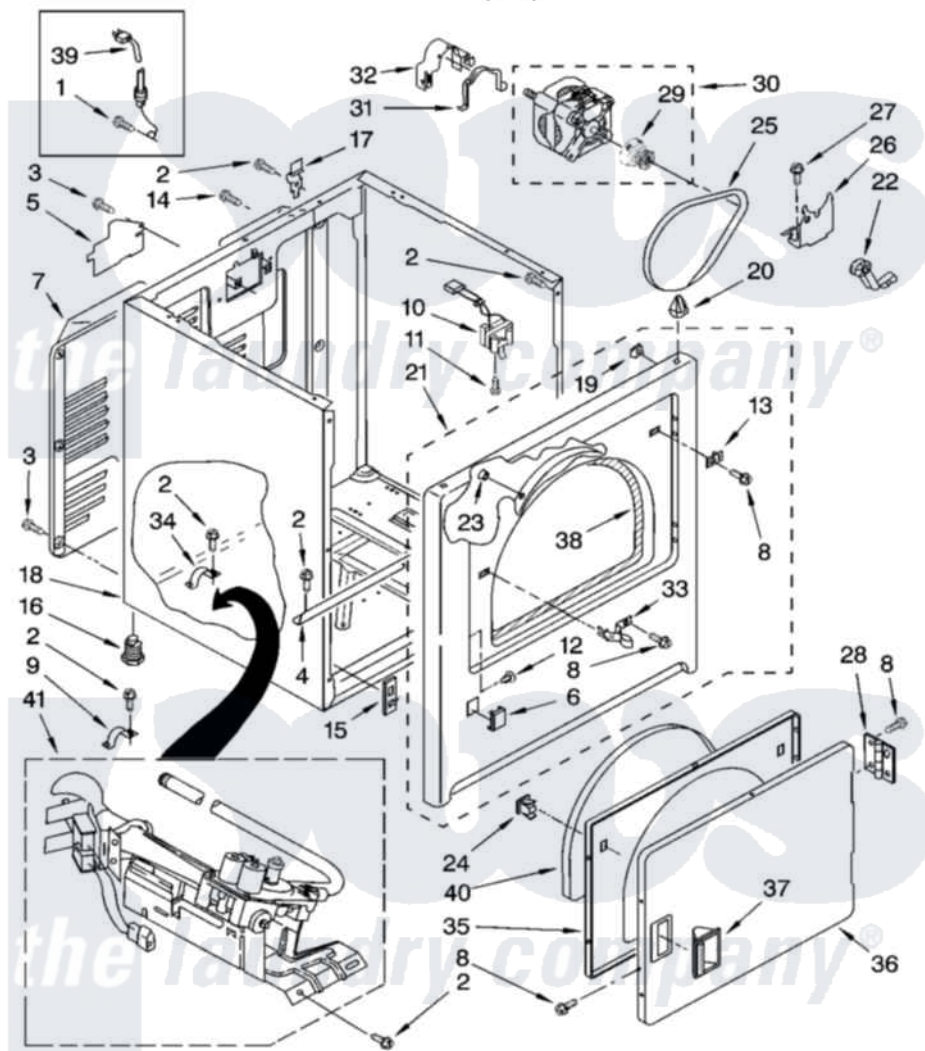

## CABINET PARTS

For Model: RGD4440VQ0

(White)

W10244323

3

Whirlpool [Residential Whirlpool RGD4440VQ0 Dryer Parts](#) Parts Diagram 02 - CABINET PARTS

[Click on the part number to view part](#)

Item	Original Part Number	Replaced By	Status	Part Description
1	697776	<a href="#">4331106</a>		Screw, No.10-32 X 7/16
2	343641	<a href="#">681414</a>		Screw, 10AB X 1/2
3	<a href="#">693995</a>			Screw, Hex Head
4	<a href="#">8541400</a>			Bracket, Cabinet
5	<a href="#">3396795</a>			Cover, Terminal Block
6	<a href="#">3394975</a>			Plug, Front Panel
7	3396805	<a href="#">280043</a>		Panel-Rear
8	342055	<a href="#">488627</a>		Screw
9	<a href="#">3980175</a>			Clamp, Elbow
10	3406109	<a href="#">3406107</a>		Door Switch Assembly
11	697773	<a href="#">3395530</a>		Screw
12	<a href="#">3404413</a>			Plug, Hinge Hole
13	<a href="#">3403630</a>			Plug, Strike Hole
14	359625	<a href="#">487240</a>		Screw, For Mtg. Service Capacitor
15	<a href="#">3394083</a>			Clip, Front Panel
16	3392100	<a href="#">49621</a>		Feet-Leveling