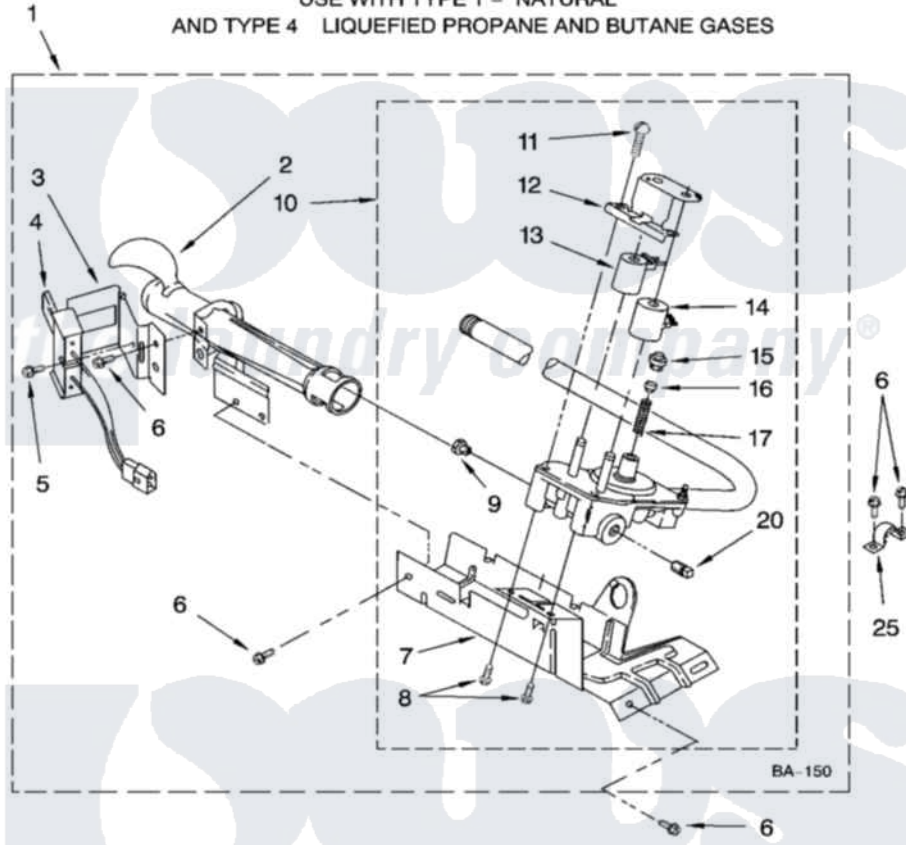

# Whirlpool RGD4440VQ0 03 - 8318272 BURNER ASSEMBLY

## 8318272 BURNER ASSEMBLY

For Model: RGD4440VQ0

(White)

USE WITH TYPE 1 - NATURAL  
AND TYPE 4 LIQUEFIED PROPANE AND BUTANE GASES

W10244323

5

Whirlpool Residential Whirlpool RGD4440VQ0 Dryer Parts Parts Diagram 03 - 8318272 BURNER ASSEMBLY  
Click on the part number to view part

Item	Original Part Number	Replaced By	Status	Part Description
1	8318272	<a href="#">W10465748</a>		Burner-Gas
2	688617	<a href="#">693140</a>		Burner
3	<a href="#">694298</a>			Bracket, Ignitor
4	686590	<a href="#">279311</a>		Ignitor
5	<a href="#">3393909</a>			Screw, 8-32 X 7/8
6	343641	<a href="#">681414</a>		Screw, 10AB X 1/2
7	693986			Base, Burner
8	<a href="#">3387057</a>			Screw, 10-16 X 1/2 Orifice, Burner
9	<a href="#">234826</a>			Orifice, Burner Type 1
"	<a href="#">229742</a>			Orifice, Burner
"	<a href="#">234868</a>			Orifice, Burner
10	8318277	<a href="#">W10337269</a>		Valve-Gas
11	<a href="#">694421</a>			Screw, Bracket Mounting
12	<a href="#">694538</a>			Bracket, Shunt
13	<a href="#">694540</a>			Coil, 60 Hz
14	<a href="#">694539</a>			Coil, 60 Hz