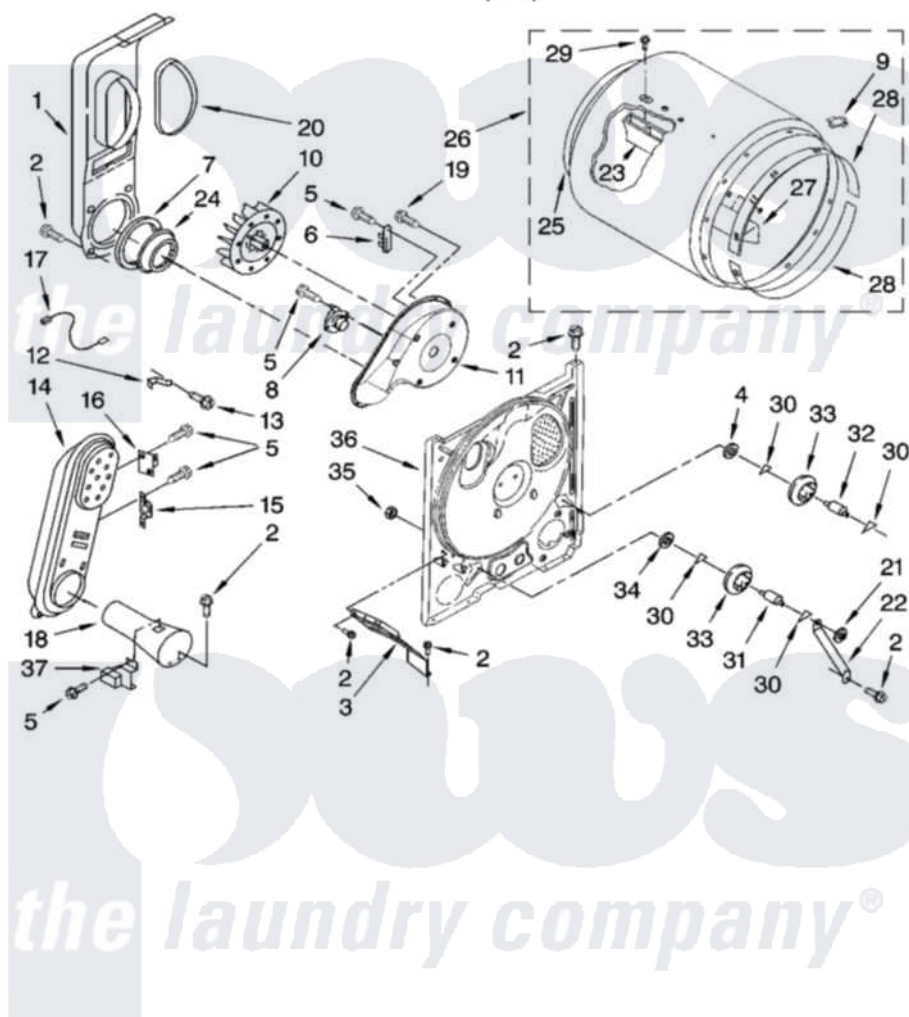

Whirlpool RGD4440VQ0 04 - BULKHEAD PARTS, OPTIONAL PARTS (NOT INCLUDED)

BULKHEAD PARTS

For Model: RGD4440VQ0
(White)

W10244323

7

Whirlpool [Residential Whirlpool RGD4440VQ0 Dryer Parts](#) Parts Diagram 04 - BULKHEAD PARTS, OPTIONAL PARTS (NOT INCLUDED)

[Click on the part number to view part](#)

Item	Original Part Number	Replaced By	Status	Part Description
1	348368			Lint Chute Assembly
2	343641	681414		Screw, 10AB X 1/2
3	3406022			Bracket, Bulkhead
4	3388703			Washer, Support
5	90767			Screw, 8A X 3/8 HeX Washer Head Tapping
6	3392519			Thermal Limiter
7	347139			Seal, Lint Chute
8	3387134			Thermostat, Internal-Bias
9	8066086			Plug, Drum Hole
10	694089			Wheel, Blower
11	8577230			Housing, Blower
12	8066155			Clip, Heater Box
13	489463			Screw, 8-18 X 1/16
14	8530285	279980		Box

15	3403140		Thermostat, High-Limit 205F
16	280010		Kit, Thermal Cut-Off
17	3401707		Jumper, Tco-High Limit
18	8066049		Funnel, Burner Light
19	3390647	488729	Screw
20	339956		Seal, Air Duct To Bulkhead
21	90296		Nut, Push On
22	3976434		Bracket, Support Shaft
23	692490		Baffle, Drum
24	696302		Shield, Exhaust
25	3406130	279857	Seal
26	695587		Drum Assembly
27	3403636		Baffle, Drum
28	692526	279441	BeaRng-Rng
29	W10219342		Screw, Baffle Mounting
30	690997		Washer, Thrust
31	3399506	W10359270	Shaft, Drum Roller Threads
32	3399507	W10359269	Shaft, Drum Roller Threads
33	3397590	349241T	Support
34	348197		Washer, Support
35	3359452		Nut, Lock
36	3403491	279796	Bulkhead
37	338906		Radiant, Sensor
	BLANK	Not Available	ACCESSORY PARTS
"	279948	4392065	Kit, Dryer Repair
"	8522199		Accessory Parts
"	346764		Kit, Hold Down
"	689790		Dry Rack
"	72017		Paint, Touch-Up
"	350930		Paint, Pressurized Spray B
"	350938		Paint, Pressurized Spray B
"	799344		Paint, Touch-Up)