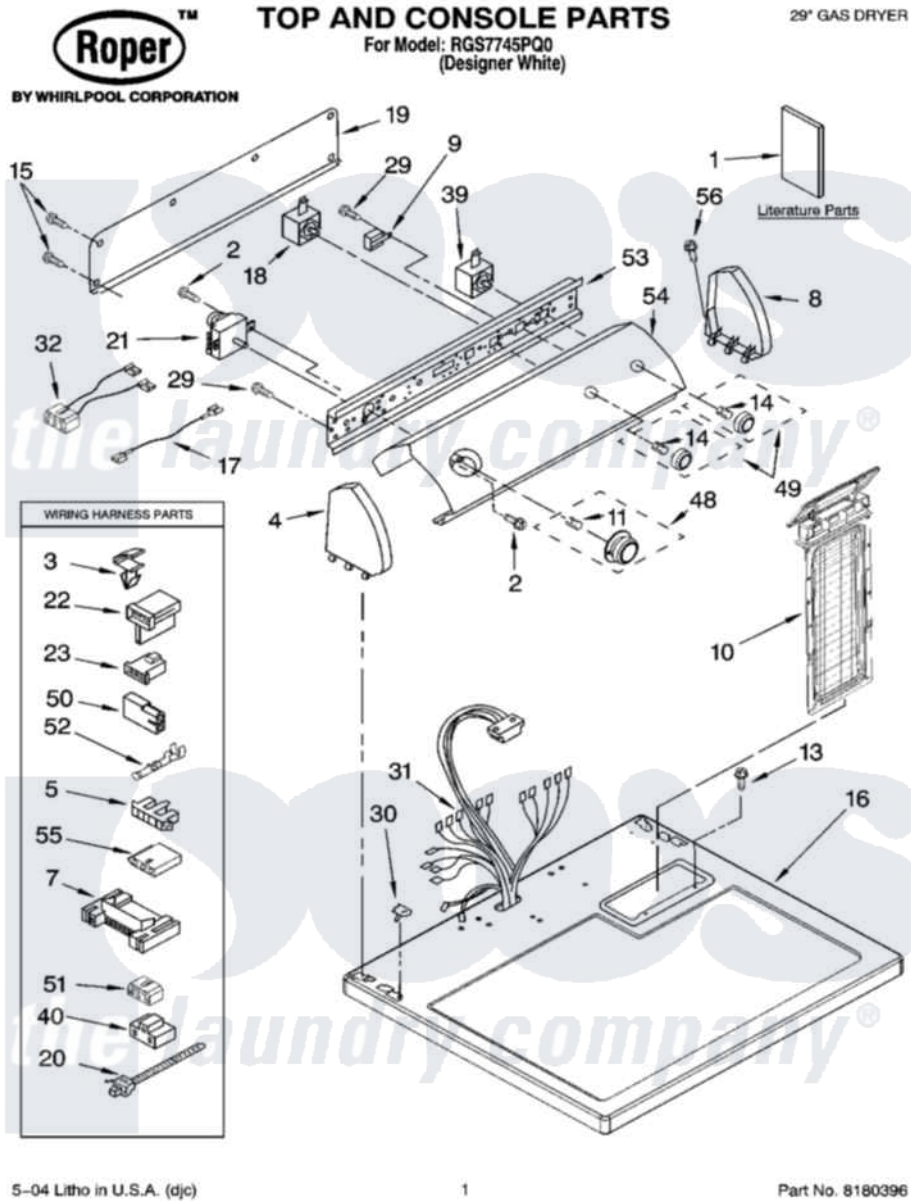

# Whirlpool RGS7745PQ0 01 - TOP AND CONSOLE PARTS

5-04 Litho in U.S.A. (djc)

1

Part No. 8180396

Whirlpool Residential Whirlpool RGS7745PQ0 Dryer Parts Parts Diagram 01 - TOP AND CONSOLE PARTS  
 Click on the part number to view part

Item	Original Part Number	Replaced By	Status	Part Description
1	8562589		Not Available	Instructions, Installation
"	8533780		Not Available	Sheet, Cycle Feature
"	8533782		Not Available	Guide, Use & Care
"	8528190		Not Available	Wiring Diagram
"	N/A		Not Available	Following May Be Purchased
"	N/A		Not Available	DO-IT-YOURSELF REPAIR MANUALS
"	677818		Not Available	Manual, Do-It- Yourself Repair (Dryer)
2	<a href="#">3400859</a>			Screw, Grounding
3	<a href="#">3394427</a>			Clip-Harness
4	8274437	<a href="#">279960</a>		Endcap
5	<a href="#">3397269</a>			Connector, Timer
7	<a href="#">3395683</a>			Receptacle, Multi-Terminal
8	8274434	<a href="#">279960</a>		Endcap
9	<a href="#">694419</a>			Mini-Buzzer
10	<a href="#">8558463</a>			HAndle And Lint Screen