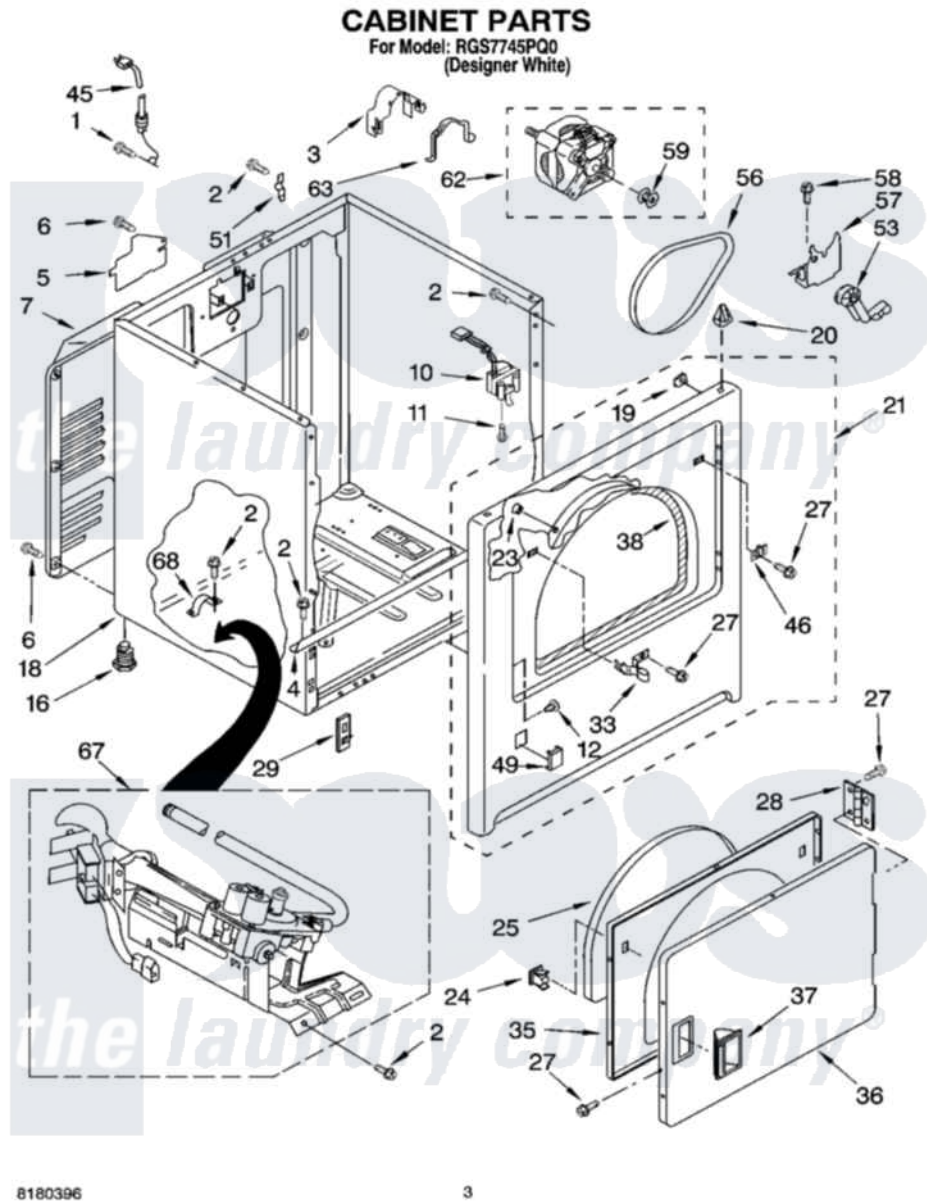

Whirlpool RGS7745PQ0 02 - CABINET PARTS

8180396

3

Whirlpool [Residential Whirlpool RGS7745PQ0 Dryer Parts](#) Parts Diagram 02 - CABINET PARTS
Click on the part number to view part

Item	Original Part Number	Replaced By	Status	Part Description
1	697776	4331106		Screw, No.10-32 X 7/16
2	343641	681414		Screw, 10AB X 1/2
3	3404162			Clamp, Motor
4	8541400			Bracket, Cabinet
5	3396795			Cover, Terminal Block
6	693995			Screw, Hex Head
7	3396805	280043		Panel-Rear
10	3406109	3406107		Door Switch Assembly
11	697773	3395530		Screw
12	3404413			Plug, Hinge Hole
16	3392100	49621		Feet-Leveling
"	279810			Foot-Optional
18	8530603	8533643		Cabinet
19	98234			Clip, U-Bend
20	690363	18776		Lock, Front Top
21	3403447	279854		Panel

23	685203	279220	Clip
24	690081	279570	Latch
25	3405246		Seal, Door Push-To-Start
27	342055	488627	Screw
28	3405514	W10362431	Hinge And Pin Assembly
29	3394083		Clip, Front Panel
33	3403431		Strike, Panel
35	3402341		Door, Inner
36	3402335		Door, Front
37	3405184		Handle, Door
38	3406129		Seal And Bearing Assembly
45	344020	3401402	Cord, Power
46	3403630		Plug, Strike Hole
49	3394975		Plug, Front Panel
51	238088	8066217	Hinge, Top
53	691366		Idler And Pulley Assembly
56	8066065	341241	Belt
57	348780		Base, Motor
58	3400500		Bolt, 3405245 5/16-18 X 3/4
59	3394341	W10299847	Pulley-Motor
62	8538262	279827	Motor-Drve
63	660658		Clamp, Motor Mounting 343481 685441
67	8318272	W10465748	Burner-Gas
68	341029		Clamp, Pipe Door Spring