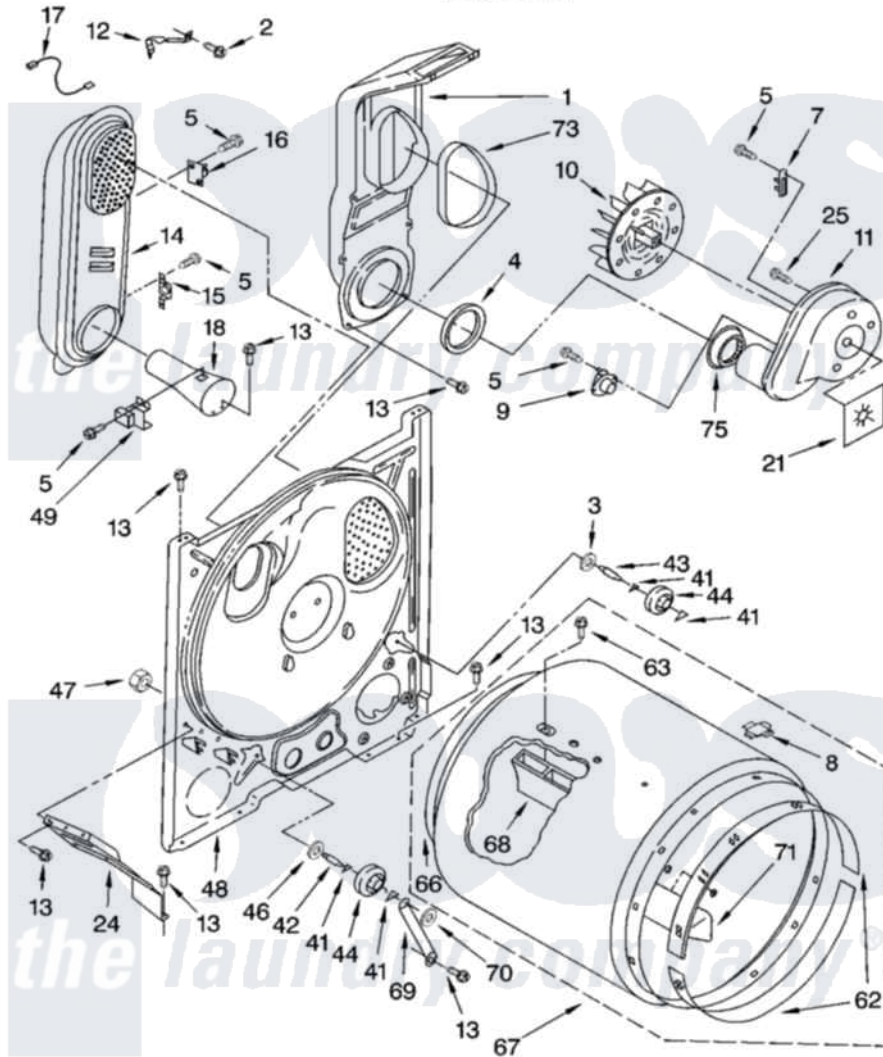

Whirlpool RGS7745PQ0 03 - BULKHEAD PARTS

BULKHEAD PARTS

For Model: RGS7745PQ0
(Designer White)

8180396

5

Whirlpool [Residential Whirlpool RGS7745PQ0 Dryer Parts](#) Parts Diagram 03 - BULKHEAD PARTS
Click on the part number to view part

Item	Original Part Number	Replaced By	Status	Part Description
1	348368			Lint Chute Assembly
2	489463			Screw, 8-18 X 1/16
3	3388703			Washer, Support
4	347139			Seal, Lint Chute
5	90767			Screw, 8A X 3/8 HeX Washer Head Tapping
7	3392519			Thermal Limiter
8	8066086			Plug, Drum Hole
9	3387134			Thermostat, Internal-Bias
10	694089			Wheel, Blower
11	8557384	8577230		Housing, Blower
12	8066155			Clip, Heater Box
13	343641	681414		Screw, 10AB X 1/2
14	8530285	279980		Box
15	3403140			Thermostat, High-Limit 205F
16	280010			Kit, Thermal Cut-Off
17	3401707			Jumper, Tco-High Limit

18	8066049		Funnel, Burner Light
21	3394196		Seal, Blower Shaft
24	3406022		Bracket, Bulkhead
25	3390647	488729	Screw
41	690997		Washer, Thrust
42	3399506	W10359270	Shaft, Drum Roller Threads
43	3399507	W10359269	Shaft, Drum Roller Threads
44	3397588	349241T	Support
46	348197		Washer, Support
47	3359452		Nut, Lock
48	3403491	279796	Bulkhead
49	338906		Radiant, Sensor
62	692526	279441	BeaRng-Rng
63	97787	W10109200	Screw, Baffle Mounting
66	3406130	279857	Seal
67	695587		Drum Assembly
68	692490		Baffle, Drum
69	3976434		Bracket, Support Shaft
70	90296		Nut, Push On
71	3403636		Baffle, Drum
73	339956		Seal, Air Duct To Bulkhead
75	696302		Shield, Exhaust