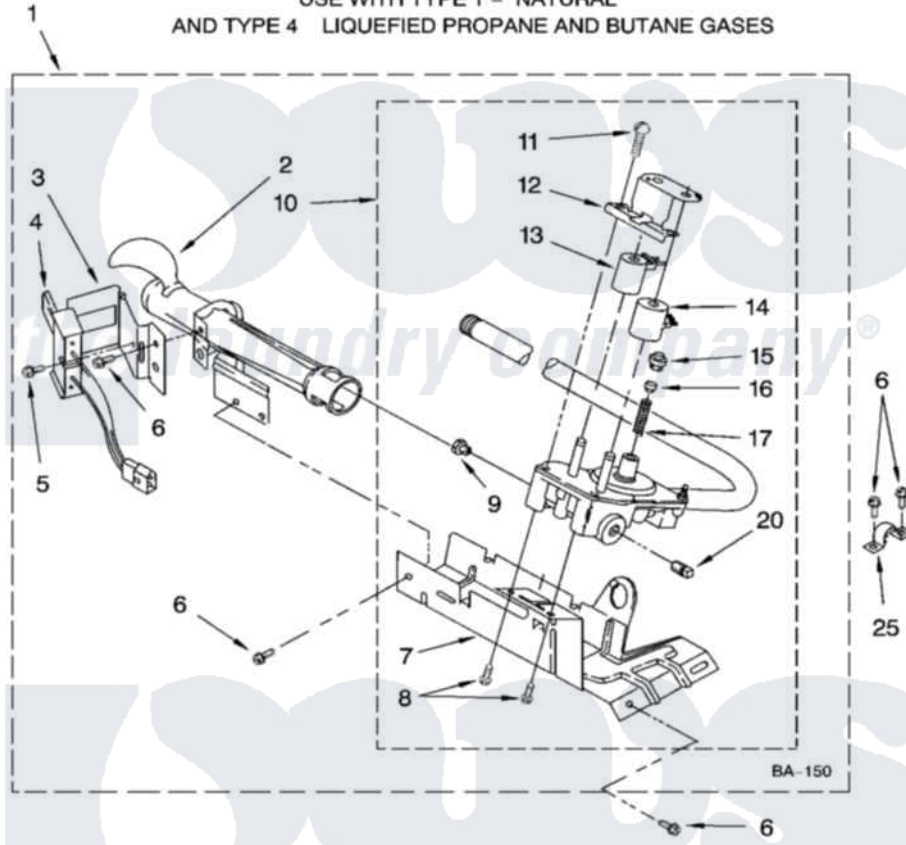

Whirlpool RGS7745PQ0 04 - 8318272 BURNER ASSEMBLY

8318272 BURNER ASSEMBLY

For Model: RGS7745PQ0
(Designer White)

USE WITH TYPE 1 - NATURAL
AND TYPE 4 LIQUEFIED PROPANE AND BUTANE GASES

8180396

7

Whirlpool Residential Whirlpool RGS7745PQ0 Dryer Parts Parts Diagram 04 - 8318272 BURNER ASSEMBLY
Click on the part number to view part

Item	Original Part Number	Replaced By	Status	Part Description
1	8318272	W10465748		Burner-Gas
2	688617	693140		Burner
3	694298			Bracket, Ignitor
4	686590	279311		Ignitor
5	3393909			Screw, 8-32 X 7/8
6	343641	681414		Screw, 10AB X 1/2
7	693986			Base, Burner
8	3387057			Screw, 10-16 X 1/2 Orifice, Burner
9	234826			Orifice, Burner Type 1
"	229742			Orifice, Burner
"	234868			Orifice, Burner
10	8318277	W10337269		Valve-Gas
11	694421			Screw, Bracket Mounting
12	694538			Bracket, Shunt
13	694540			Coil, 60 Hz
14	694539			Coil, 60 Hz

15	694424		Leak, Limiter
16	694423		Screw, Regulator Adjustment
17	694422		Spring, Regulator
20	239822	W10295523	Plug, Pipe
25	341029		Clamp, Pipe Door Spring
"	694572	49572A	Conversion Kit To Type L.p.g.f
"	N/A		Not Available