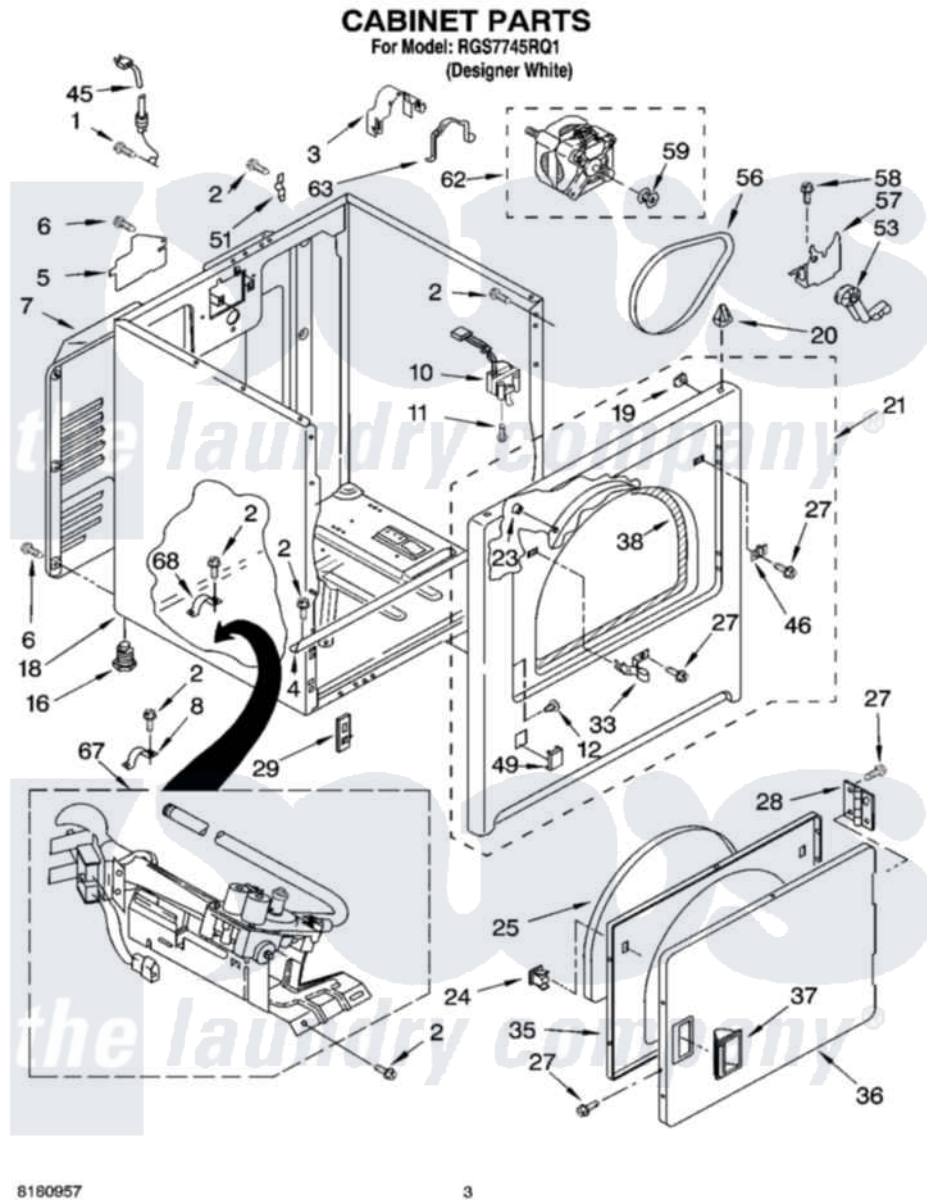

Whirlpool RGS7745RQ1 02 - CABINET PARTS

8180857

3

Whirlpool Residential Whirlpool RGS7745RQ1 Dryer Parts Parts Diagram 02 - CABINET PARTS
Click on the part number to view part

Item	Original Part Number	Replaced By	Status	Part Description
1	697776	4331106		Screw, No.10-32 X 7/16
2	343641	681414		Screw, 10AB X 1/2
3	3404162			Clamp, Motor
4	8541400			Bracket, Cabinet
5	3396795			Cover, Terminal Block
6	693995			Screw, Hex Head
7	3396805	280043		Panel-Rear
8	3980175			Clamp, Elbow
10	3406109	3406107		Door Switch Assembly
11	697773	3395530		Screw
12	3404413			Plug, Hinge Hole
16	3392100	49621		Feet-Leveling
"	279810			Foot-Optional
18	8530603	8533643		Cabinet
19	98234			Clip, U-Bend
20	690363	18776		Lock, Front Top

21	3403447	279854	Panel
23	685203	279220	Clip
24	690081	279570	Latch
25	3405246		Seal, Door Push-To-Start
27	342055	488627	Screw
28	3405514	W10362431	Hinge And Pin Assembly
29	3394083		Clip, Front Panel
33	3403431		Strike, Panel
35	3402341		Door, Inner
36	3402335		Door, Front
37	3405184		Handle, Door
38	3406129		Seal And Bearing Assembly
45	344020	3401402	Cord, Power
46	3403630		Plug, Strike Hole
49	3394975		Plug, Front Panel
51	238088	8066217	Hinge, Top
53	691366		Idler And Pulley Assembly
56	8066065	341241	Belt
57	348780		Base, Motor
58	3400500		Bolt, 3405245 5/16-18 X 3/4
59	3394341	W10299847	Pulley-Motor
62	8066206	279827	Motor-Drve
63	660658		Clamp, Motor Mounting 343481 685441
67	8318272	W10465748	Burner-Gas
68	341029		Clamp, Pipe Door Spring