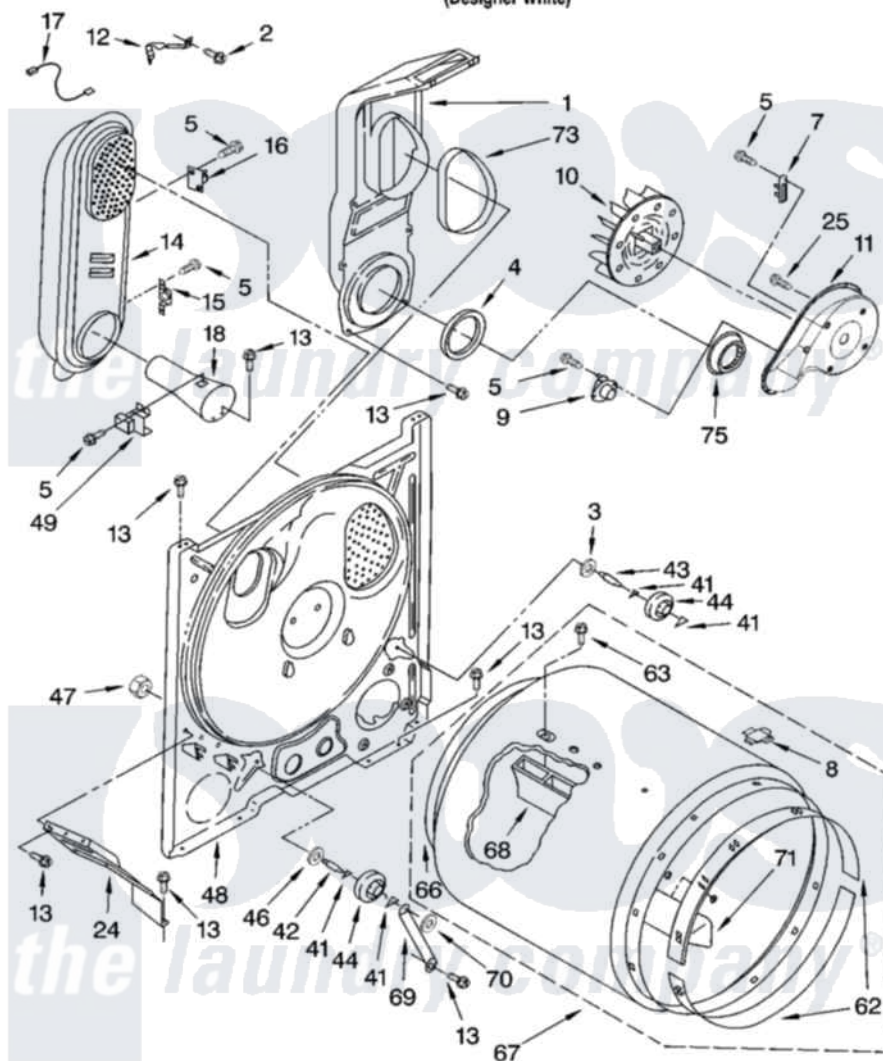

Whirlpool RGS7745RQ1 03 - BULKHEAD PARTS

BULKHEAD PARTS

For Model: RGS7745RQ1
(Designer White)

8180857

5

Whirlpool [Residential Whirlpool RGS7745RQ1 Dryer Parts](#) Parts Diagram 03 - BULKHEAD PARTS
Click on the part number to view part

Item	Original Part Number	Replaced By	Status	Part Description
1	348368			Lint Chute Assembly
2	489463			Screw, 8-18 X 1/16
3	3388703			Washer, Support
4	347139			Seal, Lint Chute
5	90767			Screw, 8A X 3/8 HeX Washer Head Tapping
7	3392519			Thermal Limiter
8	8066086			Plug, Drum Hole
9	3387134			Thermostat, Internal-Bias
10	694089			Wheel, Blower
11	8577230			Housing, Blower
12	8066155			Clip, Heater Box
13	343641	681414		Screw, 10AB X 1/2
14	8530285	279980		Box
15	3403140			Thermostat, High-Limit 205F
16	280010			Kit, Thermal Cut-Off
17	3401707			Jumper, Tco-High Limit

18	8066049		Funnel, Burner Light
24	3406022		Bracket, Bulkhead
25	3390647	488729	Screw
41	690997		Washer, Thrust
42	3399506	W10359270	Shaft, Drum Roller Threads
43	3399507	W10359269	Shaft, Drum Roller Threads
44	3397590	349241T	Support
46	348197		Washer, Support
47	3359452		Nut, Lock
48	3403491	279796	Bulkhead
49	338906		Radiant, Sensor
62	692526	279441	BeaRng-Rng
63	97787	W10109200	Screw, Baffle Mounting
66	3406130	279857	Seal
67	695587		Drum Assembly
68	692490		Baffle, Drum
69	3976434		Bracket, Support Shaft
70	90296		Nut, Push On
71	3403636		Baffle, Drum
73	339956		Seal, Air Duct To Bulkhead
75	696302		Shield, Exhaust