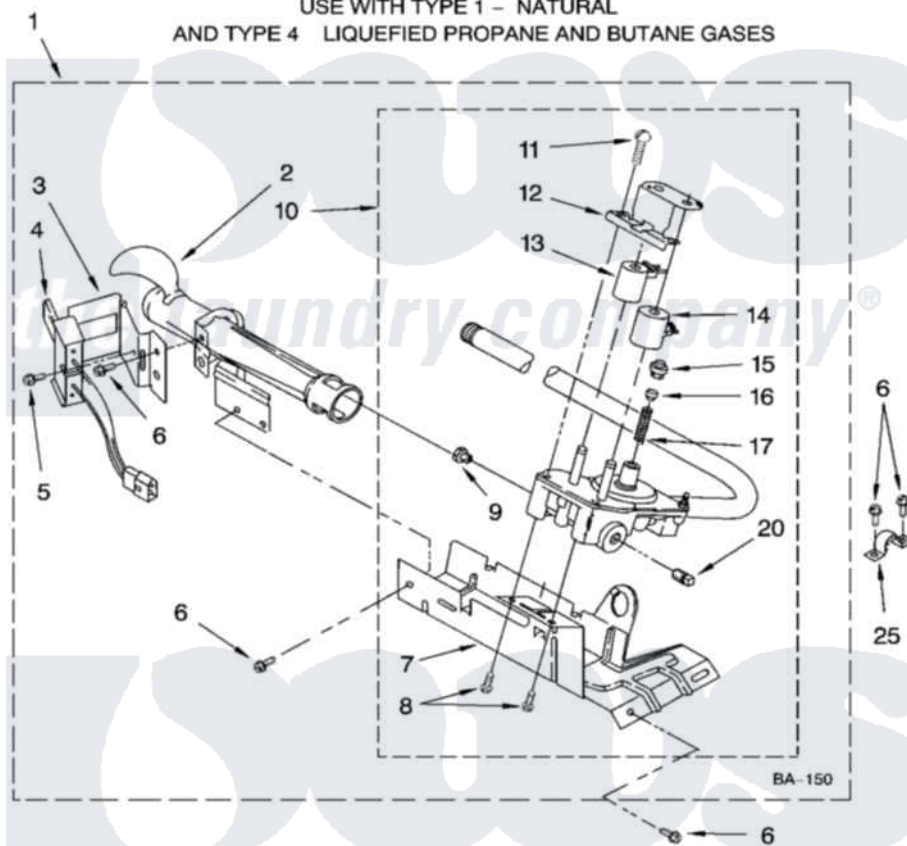

Whirlpool RGS7745RQ1 04 - 8318272 BURNER ASSEMBLY, OPTIONAL PARTS (NOT INCLUDED)

8318272 BURNER ASSEMBLY

For Model: RGS7745RQ1

(Designer White)

USE WITH TYPE 1 - NATURAL
AND TYPE 4 LIQUEFIED PROPANE AND BUTANE GASES

the laundry company

8180957

7

Whirlpool [Residential Whirlpool RGS7745RQ1 Dryer Parts](#) Parts Diagram 04 - 8318272 BURNER ASSEMBLY, OPTIONAL PARTS (NOT INCLUDED).
Click on the part number to view part

Item	Original Part Number	Replaced By	Status	Part Description
1	8318272	W10465748		Burner-Gas
2	688617	693140		Burner
3	694298			Bracket, Ignitor
4	686590	279311		Ignitor
5	3393909			Screw, 8-32 X 7/8
6	343641	681414		Screw, 10AB X 1/2
7	693986			Base, Burner
8	3387057			Screw, 10-16 X 1/2 Orifice, Burner
9	234826			Orifice, Burner Type 1
"	229742			Orifice, Burner
"	234868			Orifice, Burner
10	8318277	W10337269		Valve-Gas
11	694421			Screw, Bracket Mounting
12	694538			Bracket, Shunt