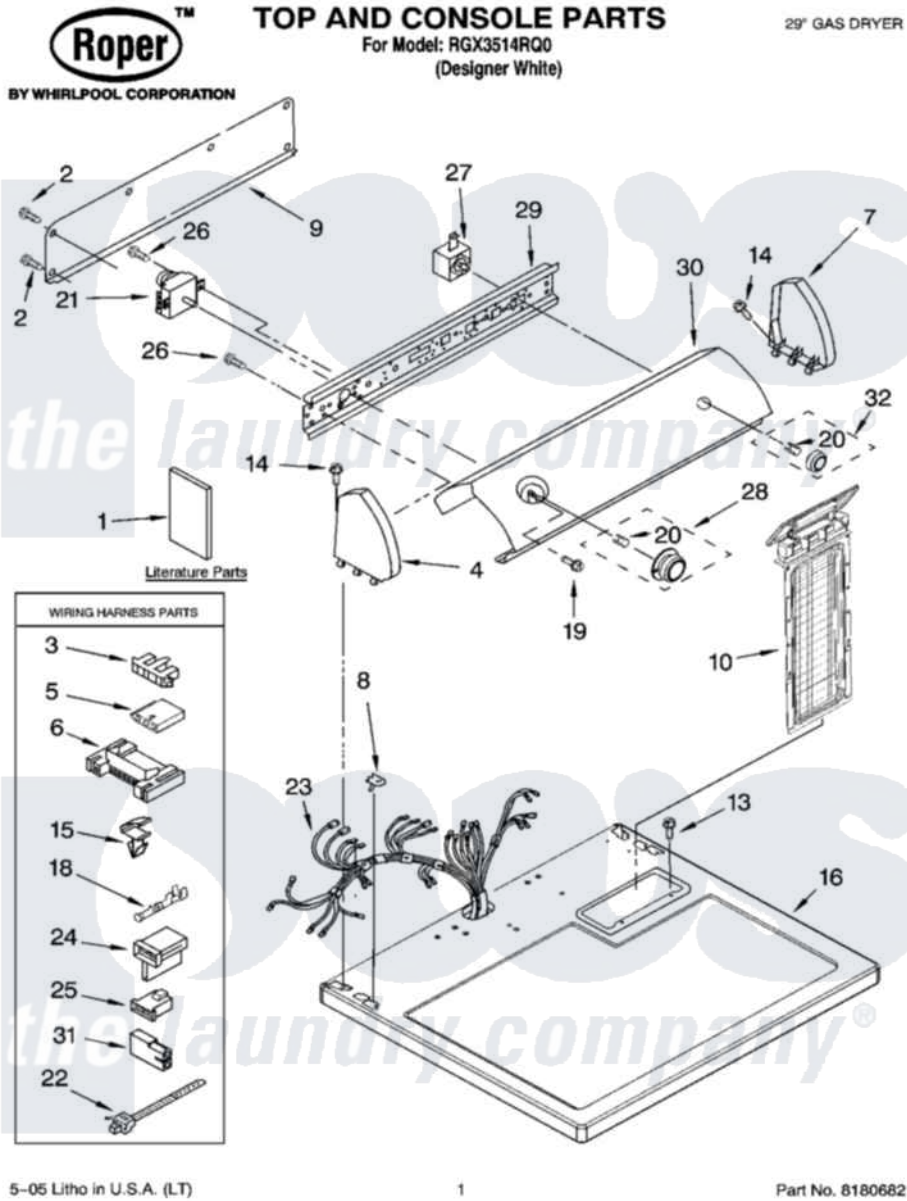

Whirlpool RGX3514RQ0 01 - TOP AND CONSOLE PARTS

5-05 Litho in U.S.A. (LT)

1

Part No. 8180682

Whirlpool Residential Whirlpool RGX3514RQ0 Dryer Parts Parts Diagram 01 - TOP AND CONSOLE PARTS
 Click on the part number to view part

Item	Original Part Number	Replaced By	Status	Part Description
1	8533782		Not Available	Guide, Use & Care
"	8562589		Not Available	Instructions, Installation
"	8528187			Wiring Diagram
"	8533780		Not Available	Sheet, Cycle Feature
"	N/A		Not Available	Following May Be Purchased
"	N/A		Not Available	DO-IT-YOURSELF REPAIR MANUALS
"	677818		Not Available	Manual, Do-It- Yourself Repair (Dryer)
2	693995			Screw, Hex Head
3	3397269			Connector, Timer
4	8274437	279960		Endcap
5	3936144			Do-It-Yourself Repair Manuals
6	3395683			Receptacle, Multi-Terminal
7	8274434	279960		Endcap
8	357213			Nut, Push-In
9	8274261			Do-It-Yourself Repair Manuals

10	8558467		Screen, Lint
13	688983	487240	Screw, For Mtg. Service Capacitor
14	388326		Screw, 8-18 X 1.25
15	3394427		Clip-Harness
16	8557930	8563985	Top
18	94614		Terminal
19	8533951	3400859	Screw, Grounding
20	8536939		Clip, Knob
21	8299763		Timer Assembly, 60 Hz
22	3391249		Cable Tie, Push Mount
23	8299875		Harness, Wiring
24	3403499		Connector, 2-Postion
25	3403498		Connector, 3-Position
26	8533971	90767	Screw, 8A X 3/8 HeX Washer Head Tapping
27	3977456		Switch, Push-To-Start
28	3957383		Timer Knob Assembly
29	8271418		Bracket, Control
30	8573817		Panel, Control
31	717252		Receptacle, Terminal
32	8557462		Knob, Push-To-Start