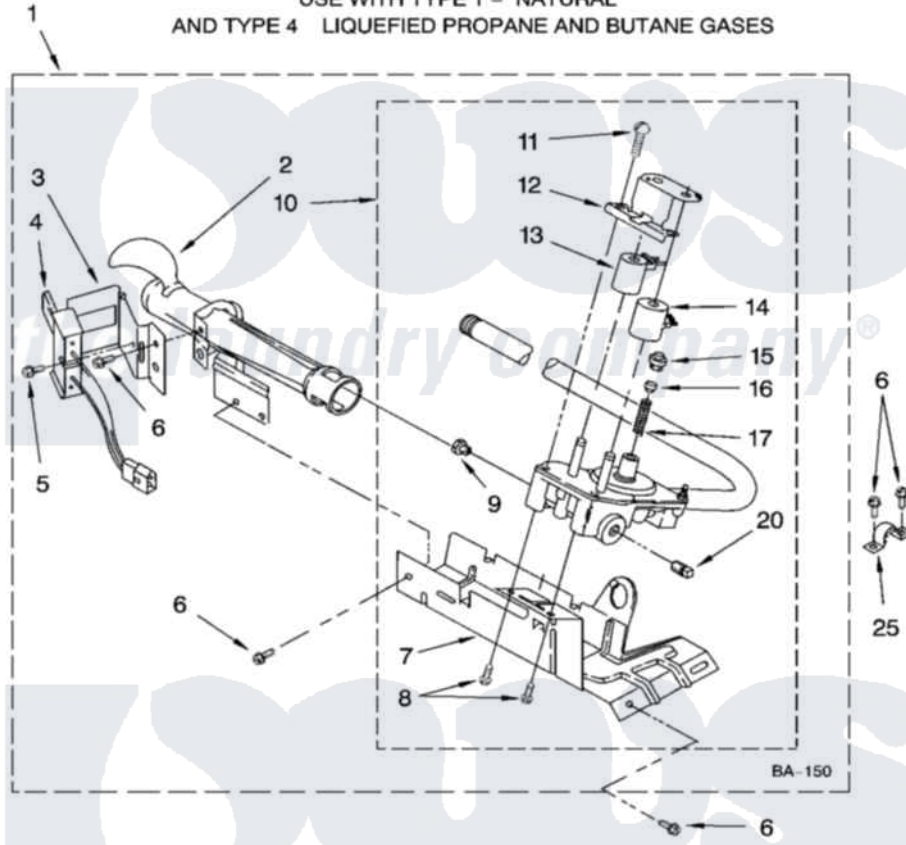

# Whirlpool RGX3514RQ0 03 - 8318272 BURNER ASSEMBLY

## 8318272 BURNER ASSEMBLY

For Model: RGX3514RQ0

(Designer White)

USE WITH TYPE 1 - NATURAL  
AND TYPE 4 LIQUEFIED PROPANE AND BUTANE GASES

8180682

5

Whirlpool Residential Whirlpool RGX3514RQ0 Dryer Parts Parts Diagram 03 - 8318272 BURNER ASSEMBLY  
Click on the part number to view part

Item	Original Part Number	Replaced By	Status	Part Description
1	8318272	<a href="#">W10465748</a>		Burner-Gas
2	688617	<a href="#">693140</a>		Burner
3	<a href="#">694298</a>			Bracket, Ignitor
4	686590	<a href="#">279311</a>		Ignitor
5	<a href="#">3393909</a>			Screw, 8-32 X 7/8
6	343641	<a href="#">681414</a>		Screw, 10AB X 1/2
7	693986			Base, Burner
8	<a href="#">3387057</a>			Screw, 10-16 X 1/2 Orifice, Burner
9	<a href="#">234826</a>			Orifice, Burner Type 1
"	<a href="#">229742</a>			Orifice, Burner
"	<a href="#">234868</a>			Orifice, Burner
10	8318277	<a href="#">W10337269</a>		Valve-Gas
11	<a href="#">694421</a>			Screw, Bracket Mounting
12	<a href="#">694538</a>			Bracket, Shunt
13	<a href="#">694540</a>			Coil, 60 Hz
14	<a href="#">694539</a>			Coil, 60 Hz