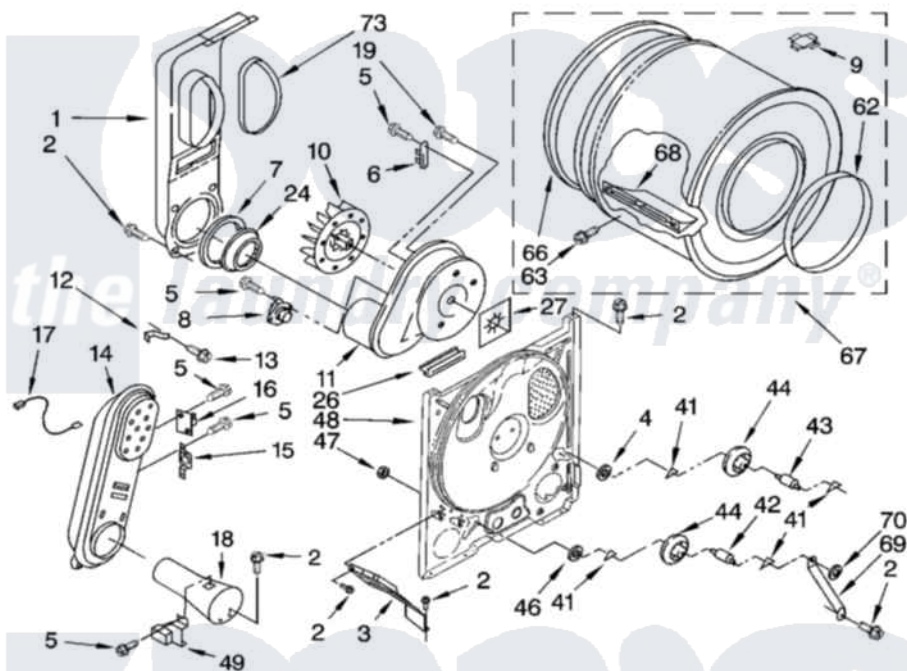

Whirlpool RGX3514RQ0 04 - BULKHEAD PARTS, OPTIONAL PARTS (NOT INCLUDED)

BULKHEAD PARTS

For Model: RGX3514RQ0
(Designer White)

8180682

7

Whirlpool [Residential Whirlpool RGX3514RQ0 Dryer Parts](#) Parts Diagram 04 - BULKHEAD PARTS, OPTIONAL PARTS (NOT INCLUDED)

[Click on the part number to view part](#)

Item	Original Part Number	Replaced By	Status	Part Description
1	694283	279505		Chute
2	343641	681414		Screw, 10AB X 1/2
3	3406022			Bracket, Bulkhead
4	3388703			Washer, Support
5	90767			Screw, 8A X 3/8 HeX Washer Head Tapping
6	3392519			Thermal Limiter
7	347139			Seal, Lint Chute
8	660039	694674		Thermistor-Fix
9	8066086			Plug, Drum Hole
10	694089			Wheel, Blower
11	8557384	8577230		Housing, Blower
12	3398161			CLIP
13	489463			Screw, 8-18 X 1/16
14	8530285	279980		Box

15	3403140		Thermostat, High-Limit 205F
16	280010		Kit, Thermal Cut-Off
17	3401707		Jumper, Tco-High Limit
18	8066048		Funnel, Burner
19	3390647	488729	Screw
24	696302		Shield, Exhaust
26	3392247	686889	Pad
27	3394196		Seal, Blower Shaft
41	690997		Washer, Thrust
42	3399506	W10359270	Shaft, Drum Roller Threads
43	3399507	W10359269	Shaft, Drum Roller Threads
44	3397590	349241T	Support
46	348197		Washer, Support
47	3359452		Nut, Lock
48	8529955	279793	Bulkhead
49	338906		Radiant, Sensor
62	3394508		Ring, Bearing
63	97787	W10109200	Screw, Baffle Mounting
66	8066085	239087	Seal
67	3396775		Drum Assembly
68	342847		Baffle, Drum
69	3976435		Bracket, Support
70	90296		Nut, Push On
73	339956		Seal, Air Duct To Bulkhead
	N/A	Not Available	ACCESSORY PARTS
"	279948	4392065	Kit, Dryer Repair
"	8522199		Accessory Parts
"	346764		Kit, Hold Down
"	689790		Dry Rack
"	72017		Paint, Touch-Up
"	350930		Paint, Pressurized Spray B
"	350938		Paint, Pressurized Spray B
"	799344		Paint, Touch-Up)