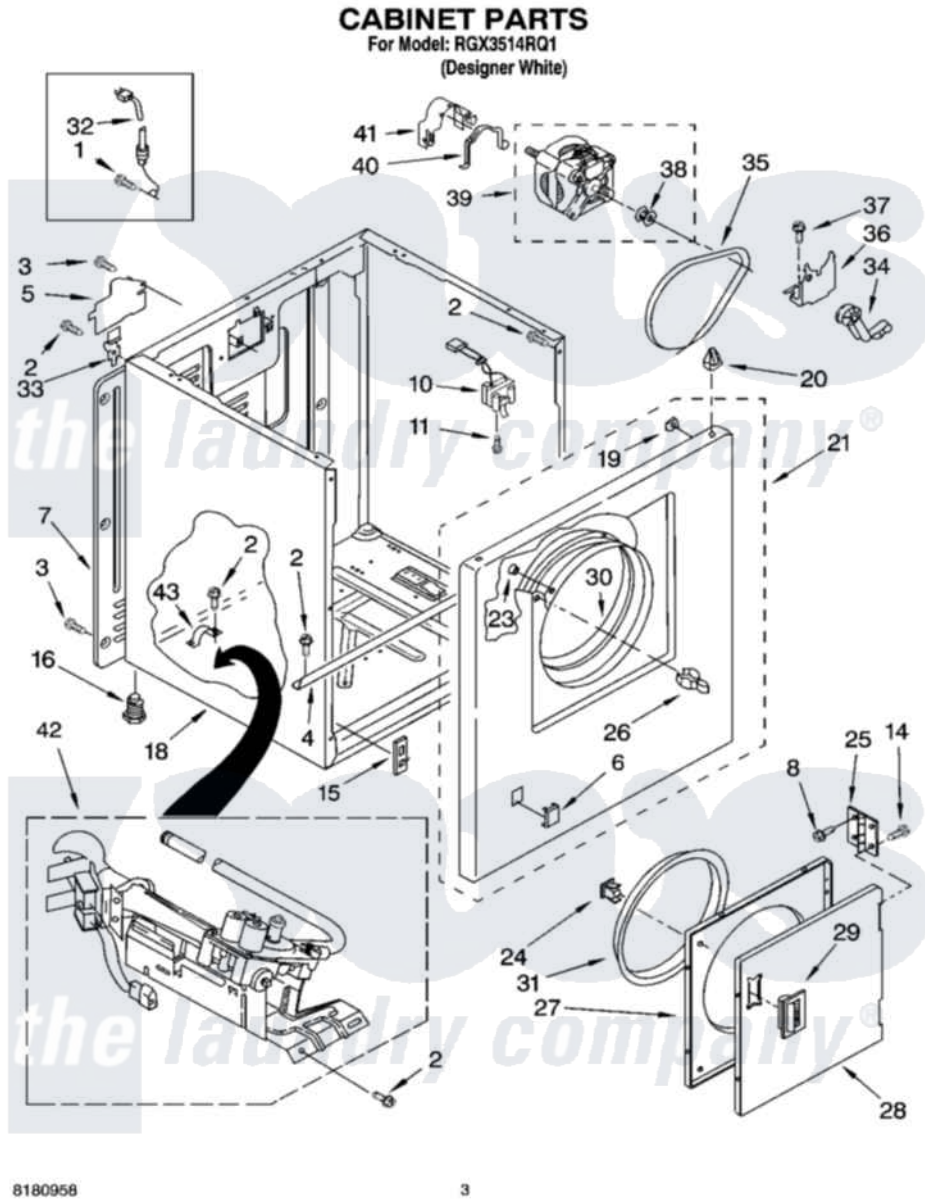

Whirlpool RGX3514RQ1 02 - CABINET PARTS

8180958

3

Whirlpool Residential Whirlpool RGX3514RQ1 Dryer Parts Parts Diagram 02 - CABINET PARTS
Click on the part number to view part

Item	Original Part Number	Replaced By	Status	Part Description
1	697776	4331106		Screw, No.10-32 X 7/16
2	343641	681414		Screw, 10AB X 1/2
3	693995			Screw, Hex Head
4	8541400			Bracket, Cabinet
5	3396795			Cover, Terminal Block
6	3394975			Plug, Front Panel
7	3396807	280040		Panel-Rear
8	342055	488627		Screw
10	3406102			Door Switch Assembly
11	697773	3395530		Screw
14	694091			Trim, Side Right Hand
15	3394083			Clip, Front Panel
16	3392100	49621		Feet-Leveling
18	8530603	8533643		Cabinet
19	98234			Clip, U-Bend
20	690363	18776		Lock, Front Top

21	3394895	280022	Panel
23	685203	279220	Clip
24	3389441		Door Catch Assembly
25	348023		Hinge And Pin Assembly
26	696144	279570	Latch
27	695656	280077	Door
28	348205		Door, Front
29	686711		Handle, Door
30	8066123	279264	Air Channel Box
31	3390734		Seal, Door
32	344020	3401402	Cord, Power
33	238088	8066217	Hinge, Top
34	691366		Idler And Pulley Assembly
35	8066065	341241	Belt
36	348780		Base, Motor
37	3400500		Bolt, 3405245 5/16-18 X 3/4
38	3394341	W10299847	Pulley-Motor
39	8066206	279827	Motor-Drve
40	660658		Clamp, Motor Mounting 343481 685441
41	3404162		Clamp, Motor
42	8318272	W10465748	Burner-Gas
43	341029		Clamp, Pipe Door Spring