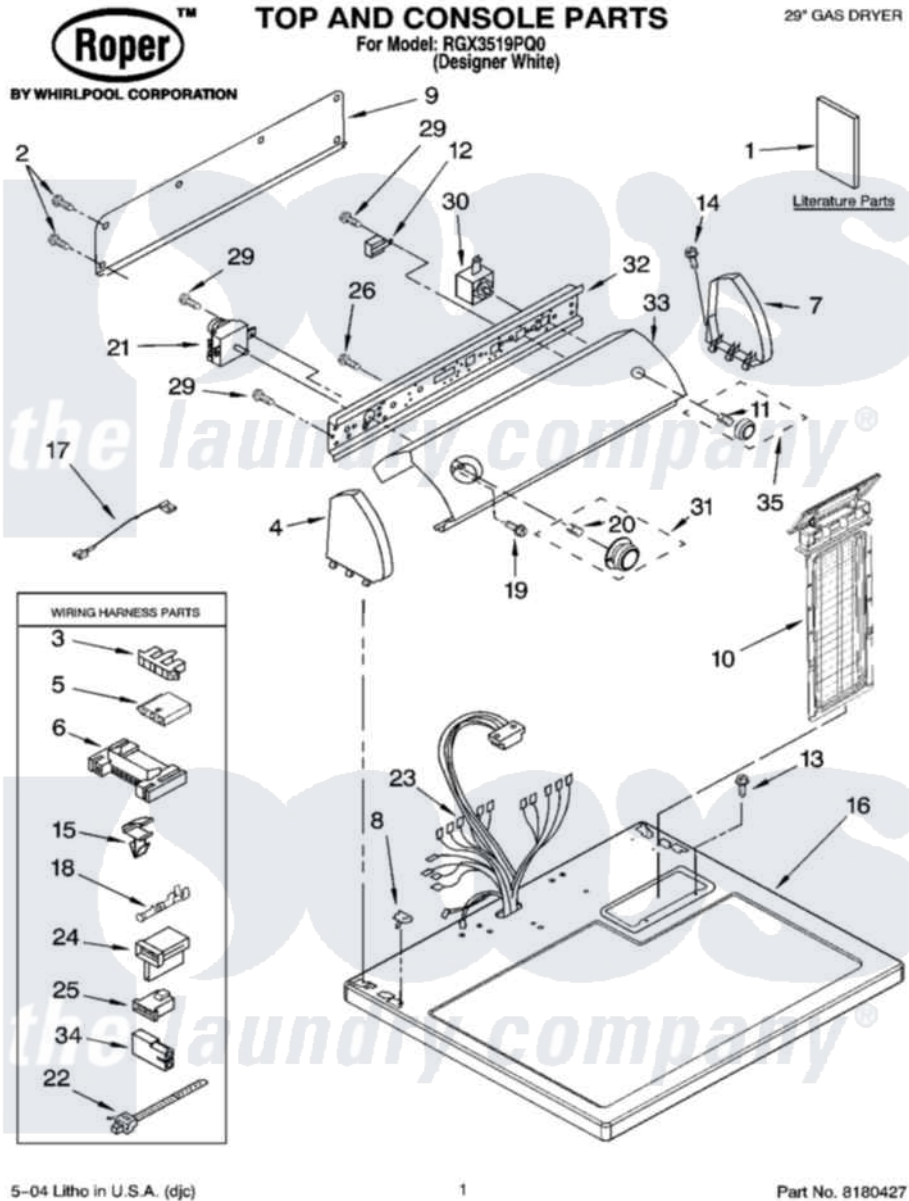

# Whirlpool RGX3519PQ0 01 - TOP AND CONSOLE PARTS

5-04 Litho in U.S.A. (djc)

1

Part No. 8180427

Whirlpool [Residential Whirlpool RGX3519PQ0 Dryer Parts](#) Parts Diagram 01 - TOP AND CONSOLE PARTS  
 Click on the part number to view part

Item	Original Part Number	Replaced By	Status	Part Description
1	8533782		Not Available	Guide, Use & Care
"	8562589		Not Available	Instructions, Installation
"	8533780		Not Available	Sheet, Cycle Feature
"	<a href="#">8528187</a>			Wiring Diagram
"	N/A		Not Available	Following May Be Purchased
"	N/A		Not Available	DO-IT-YOURSELF REPAIR MANUALS
"	677818		Not Available	Manual, Do-It- Yourself Repair (Dryer)
2	<a href="#">693995</a>			Screw, Hex Head
3	<a href="#">3397269</a>			Connector, Timer
4	8274437	<a href="#">279960</a>		Endcap
5	<a href="#">3936144</a>			Do-It-Yourself Repair Manuals
6	<a href="#">3395683</a>			Receptacle, Multi-Terminal
7	8274434	<a href="#">279960</a>		Endcap
8	<a href="#">357213</a>			Nut, Push-In
9	<a href="#">8274261</a>			Do-It-Yourself Repair Manuals