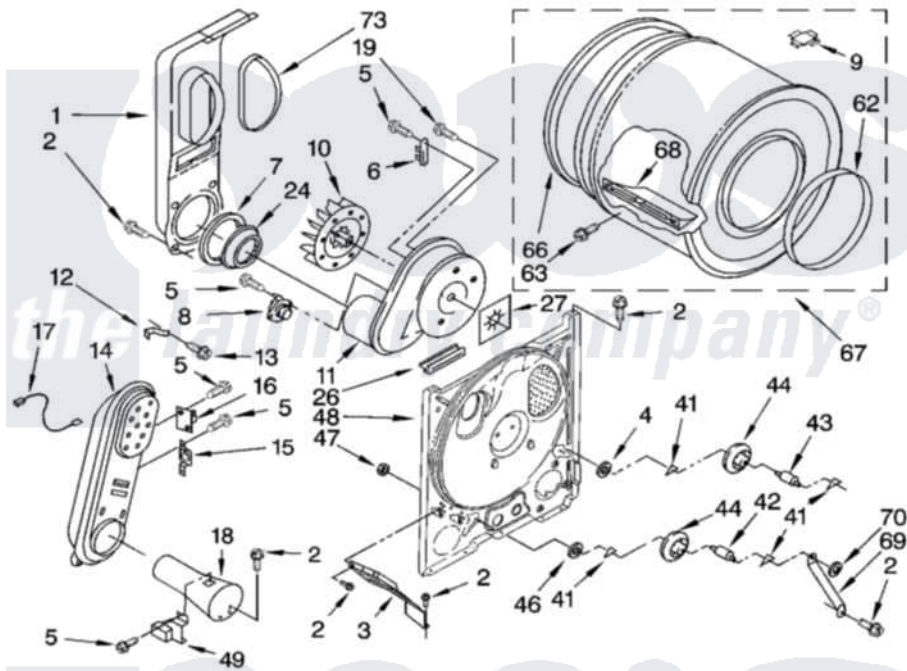

Whirlpool RGX3519PQ0 04 - BULKHEAD PARTS

BULKHEAD PARTS

For Model: RGX3519PQ0
(Designer White)

8180427

7

Whirlpool [Residential Whirlpool RGX3519PQ0 Dryer Parts](#) Parts Diagram 04 - BULKHEAD PARTS
Click on the part number to view part

Item	Original Part Number	Replaced By	Status	Part Description
1	694283	279505		Chute
2	343641	681414		Screw, 10AB X 1/2
3	3406022			Bracket, Bulkhead
4	3388703			Washer, Support
5	90767			Screw, 8A X 3/8 HeX Washer Head Tapping
6	3392519			Thermal Limiter
7	347139			Seal, Lint Chute
8	660039	694674		Thermistor-Fix
9	8066086			Plug, Drum Hole
10	694089			Wheel, Blower
11	8557384	8577230		Housing, Blower
12	3398161			CLIP
13	489463			Screw, 8-18 X 1/16
14	8530285	279980		Box
15	3403140			Thermostat, High-Limit 205F
16	280010			Kit, Thermal Cut-Off

17	3401707		Jumper, Tco-High Limit
18	8066048		Funnel, Burner
19	3390647	488729	Screw
24	696302		Shield, Exhaust
26	3392247	686889	Pad
27	3394196		Seal, Blower Shaft
41	690997		Washer, Thrust
42	3399506	W10359270	Shaft, Drum Roller Threads
43	3399507	W10359269	Shaft, Drum Roller Threads
44	3397588	349241T	Support
46	348197		Washer, Support
47	3359452		Nut, Lock
48	8529955	279793	Bulkhead
49	338906		Radiant, Sensor
62	3394508		Ring, Bearing
63	97787	W10109200	Screw, Baffle Mounting
66	8066085	239087	Seal
67	3396775		Drum Assembly
68	342847		Baffle, Drum
69	3976435		Bracket, Support
70	90296		Nut, Push On
73	339956		Seal, Air Duct To Bulkhead