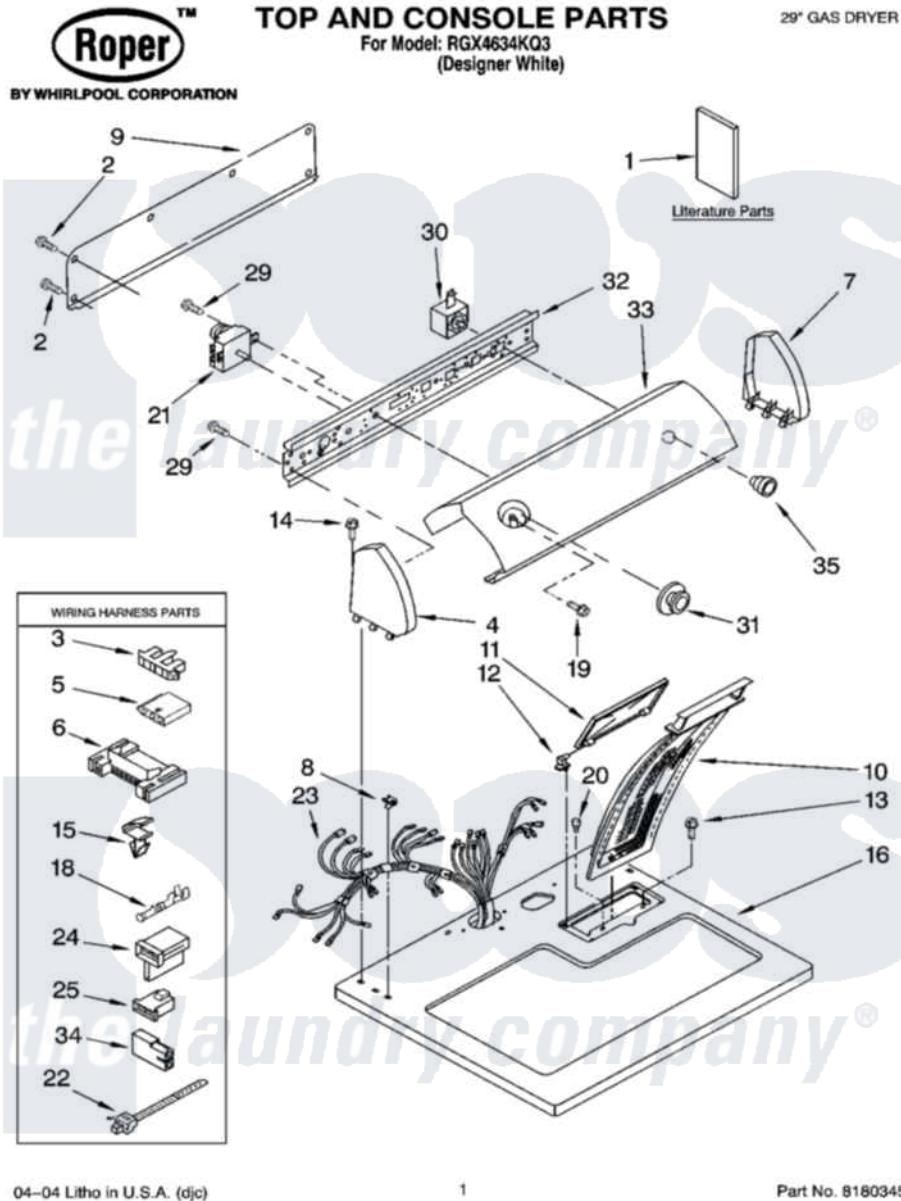

Whirlpool RGX4634KQ3 01 - TOP AND CONSOLE PARTS

04-04 Litho in U.S.A. (djc)

1

Part No. 8180345

[Whirlpool Residential Whirlpool RGX4634KQ3 Dryer Parts](#) Parts Diagram 01 - TOP AND CONSOLE PARTS

[Click on the part number to view part](#)

Item	Original Part Number	Replaced By	Status	Part Description
1	LIT3978913		Not Available	Literature Parts (Guide, Use & Care)
"	LIT3978907		Not Available	Instructions, Installation
"	LIT8528188		Not Available	Literature Parts (Label, Wiring Diagram)
"	N/A		Not Available	Following May Be Purchased
"	N/A		Not Available	DO-IT-YOURSELF REPAIR MANUALS
"	677818		Not Available	Manual, Do-It- Yourself Repair (Dryer)
2	693995			Screw, Hex Head
3	3397269			Connector, Timer
4	8274437	279960		Endcap
5	3936144			Do-It-Yourself Repair Manuals
6	3395683			Receptacle, Multi-Terminal
7	8274434	279960		Endcap
8	357213			Nut, Push-In
9	8274261			Do-It-Yourself Repair Manuals

10	339392		Screen, Lint
11	8283378		Cover, Lint Screen
12	3978605	W10044470	Hinge, RH
"	3978606		Hinge, Lint Lid
13	688983	487240	Screw, For Mtg. Service Capacitor
14	388326		Screw, 8-18 X 1.25
15	3394427		Clip-Harness
16	8271390	8521918	Top
18	94614		Terminal
19	3400859		Screw, Grounding
20	297535	17258	Bumper
21	8299764		Timer Assembly, 60 Hz
22	3391249		Cable Tie, Push Mount
23	8299876		Harness, Wiring
24	3403499		Connector, 2-Position
25	3403498		Connector, 3-Position
29	3390646	W10139210	Screw, 8-18 X 5/16
30	3977456		Switch, Push-To-Start
31	8274380	3957749	Knob
32	8271418		Bracket, Control
33	3977926		Panel, Control
34	717252		Receptacle, Terminal
35	8274376	3957800	Knob, Push-To-Start
"	N/A	Not Available	ACCESSORY PARTS
"	279948	4392065	Kit, Dryer Repair
"	8522199		Accessory Parts
"	346764		Kit, Hold Down
"	689790		Dry Rack
"	72017		Paint, Touch-Up
"	350930		Paint, Pressurized Spray B
"	350938		Paint, Pressurized Spray B
"	799344		Paint, Touch-Up)