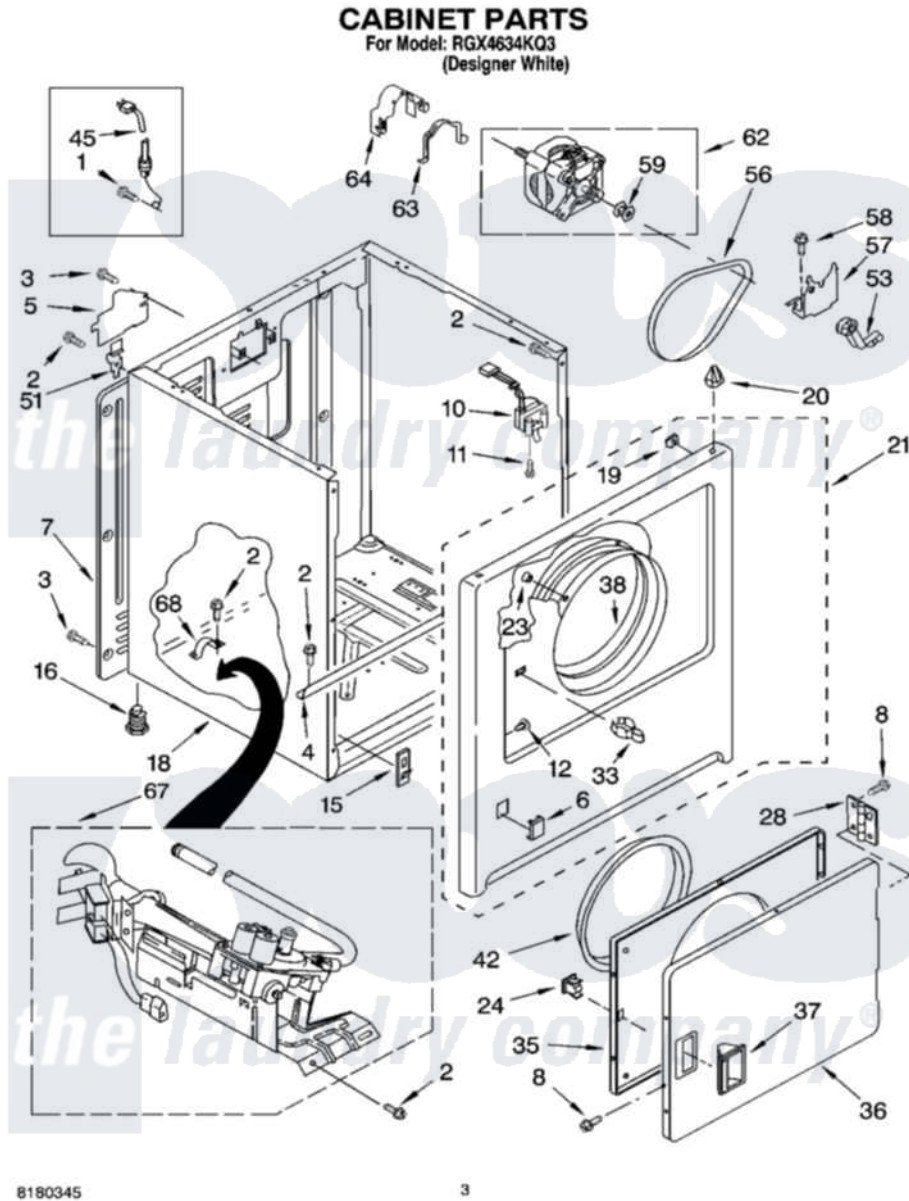

Whirlpool RGX4634KQ3 02 - CABINET PARTS

Whirlpool Residential Whirlpool RGX4634KQ3 Dryer Parts Parts Diagram 02 - CABINET PARTS
Click on the part number to view part

Item	Original Part Number	Replaced By	Status	Part Description
1	697776	4331106		Screw, No.10-32 X 7/16
2	343641	681414		Screw, 10AB X 1/2
3	693995			Screw, Hex Head
4	8541400			Bracket, Cabinet
5	3396795			Cover, Terminal Block
6	3394975			Plug, Front Panel
7	3396807	280040		Panel-Rear
8	342055	488627		Screw
10	3406104	3406105		Door Switch Assembly
11	697773	3395530		Screw
12	3404413			Plug, Hinge Hole
15	3394083			Clip, Front Panel
16	3392100	49621		Feet-Leveling
18	8530603	8533643		Cabinet
19	98234			Clip, U-Bend
20	690363	18776		Lock, Front Top

21	3403574	279846	Panel
23	685203	279220	Clip
24	690081	279570	Latch
28	3405514	W10362431	Hinge And Pin Assembly
33	696144	279570	Latch
35	3403371		Door, Inner
36	3403361		Door Front
37	3405184		Handle, Door
38	8066124	279264	Air Channel Box
42	3405245		5/16-18 X 3/4
45	344020	3401402	Cord, Power
51	238088	8066217	Hinge, Top
53	691366		Idler And Pulley Assembly
56	8066065	341241	Belt
57	348780		Base, Motor
58	3400500		Bolt, 3405245 5/16-18 X 3/4
59	3394341	W10299847	Pulley-Motor
62	8538262	279827	Motor-Drve
63	660658		Clamp, Motor Mounting 343481 685441
64	3404162		Clamp, Motor
67	8318272	W10465748	Burner-Gas
68	341029		Clamp, Pipe Door Spring