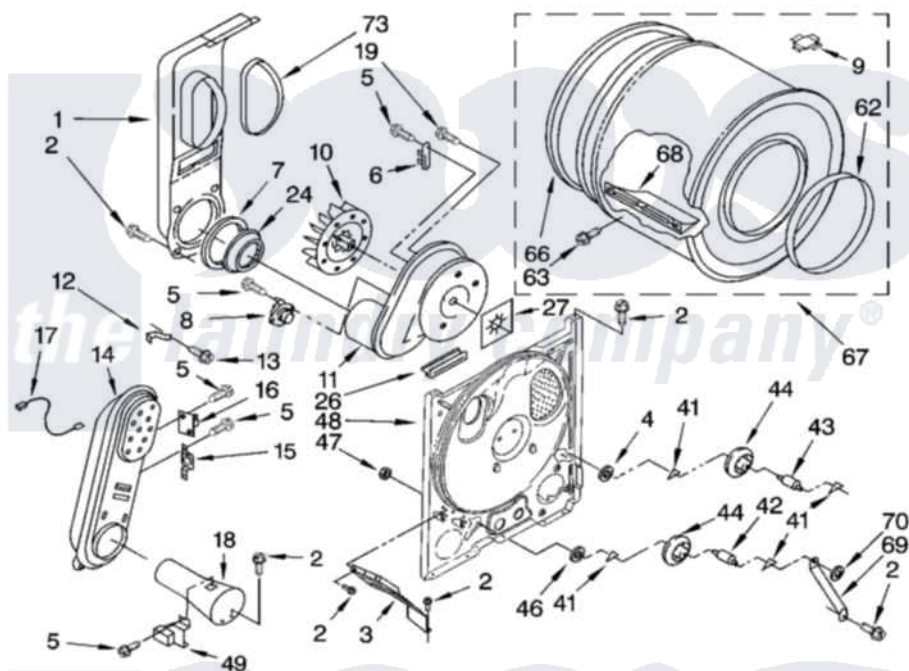

Whirlpool RGX4634KQ3 04 - BULKHEAD PARTS

BULKHEAD PARTS

For Model: RGX4634KQ3
(Designer White)

8180345

7

Whirlpool [Residential Whirlpool RGX4634KQ3 Dryer Parts](#) Parts Diagram 04 - BULKHEAD PARTS

[Click on the part number to view part](#)

Item	Original Part Number	Replaced By	Status	Part Description
1	694283	279505		Chute
2	343641	681414		Screw, 10AB X 1/2
3	3406022			Bracket, Bulkhead
4	3388703			Washer, Support
5	90767			Screw, 8A X 3/8 HeX Washer Head Tapping
6	3392519			Thermal Limiter
7	347139			Seal, Lint Chute
8	3387134			Thermostat, Internal-Bias
9	8066086			Plug, Drum Hole
10	694089			Wheel, Blower
11	8557384	8577230		Housing, Blower
12	3398161			CLIP
13	489463			Screw, 8-18 X 1/16
14	8530285	279980		Box
15	3403140			Thermostat, High-Limit 205F
16	280010			Kit, Thermal Cut-Off

17	3401707		Jumper, Tco-High Limit
18	8066048		Funnel, Burner
19	3390647	488729	Screw
24	696302		Shield, Exhaust
26	3392247	686889	Pad
27	3394196		Seal, Blower Shaft
41	690997		Washer, Thrust
42	3399506	W10359270	Shaft, Drum Roller Threads
43	3399507	W10359269	Shaft, Drum Roller Threads
44	3397588	349241T	Support
46	348197		Washer, Support
47	3359452		Nut, Lock
48	8529955	279793	Bulkhead
49	338906		Radiant, Sensor
62	3394509		Ring, Bearing
63	97787	W10109200	Screw, Baffle Mounting
66	8066085	239087	Seal
67	3396777	697760	Drum
68	342847		Baffle, Drum
69	3976435		Bracket, Support
70	90296		Nut, Push On
73	339956		Seal, Air Duct To Bulkhead