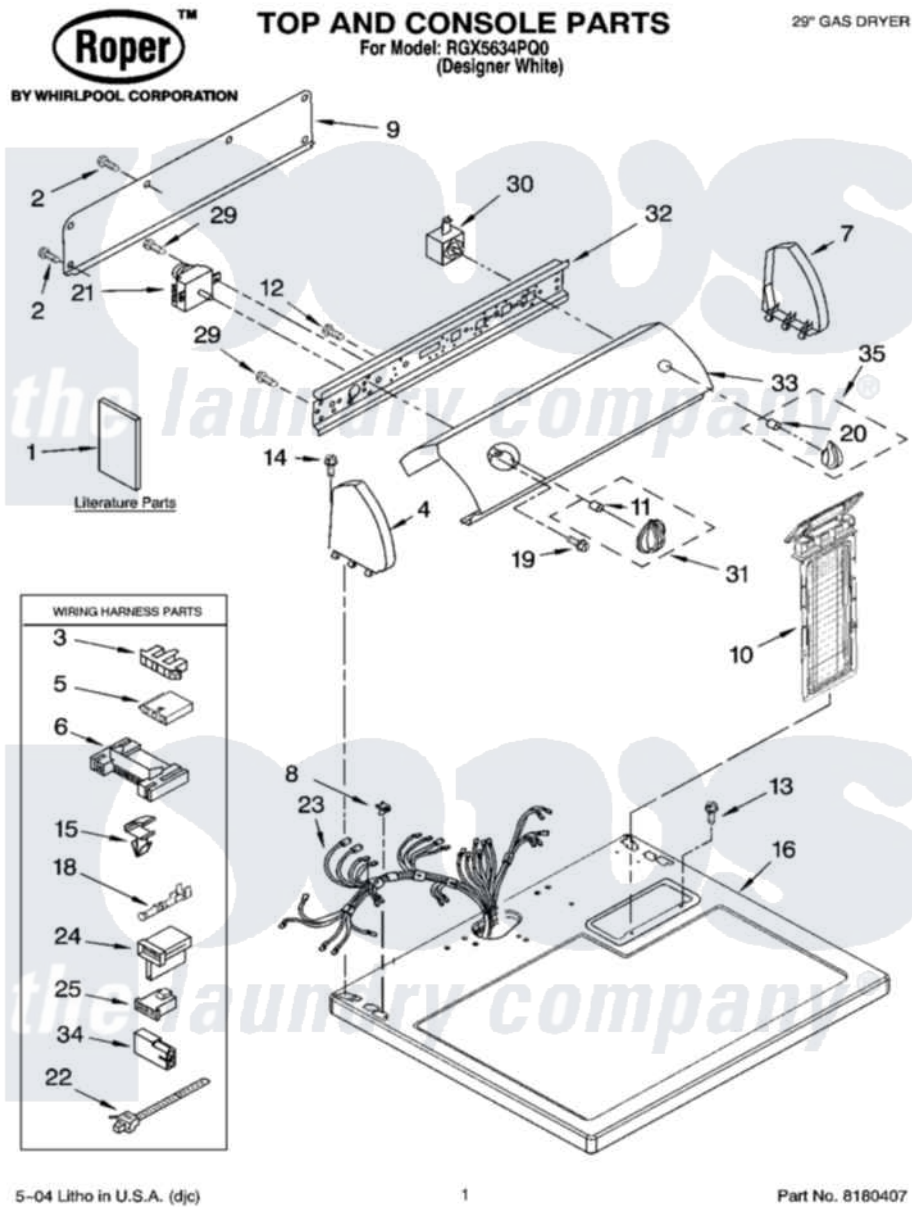

Whirlpool RGX5634PQ0 01 - TOP AND CONSOLE PARTS AND OPTIONAL PARTS (NOT INCLUDED)

5-04 Litho in U.S.A. (djc)

1

Part No. 8180407

Whirlpool Residential Whirlpool RGX5634PQ0 Dryer Parts Parts Diagram 01 - TOP AND CONSOLE PARTS AND OPTIONAL PARTS (NOT INCLUDED)
 Click on the part number to view part

Item	Original Part Number	Replaced By	Status	Part Description
1	8533782		Not Available	Guide, Use & Care
"	8562584		Not Available	Instructions, Installation
"	8533780		Not Available	Sheet, Cycle Feature
"	8528188		Not Available	Wiring Diagram
"	N/A		Not Available	Following May Be Purchased
"	N/A		Not Available	DO-IT-YOURSELF REPAIR MANUALS
"	677818		Not Available	Manual, Do-It- Yourself Repair (Dryer)
2	693995			Screw, Hex Head
3	3397269			Connector, Timer
4	8274437	279960		Endcap
5	3936144			Do-It-Yourself Repair Manuals
6	3395683			Receptacle, Multi-Terminal
7	8274434	279960		Endcap

8	357213		Nut, Push-In
9	8274261		Do-It-Yourself Repair Manuals
10	8558467		Screen, Lint
11	688805		Clip, Spring Knob
12	8533971	90767	Screw, 8A X 3/8 HeX Washer Head Tapping
13	688983	487240	Screw, For Mtg. Service Capacitor
14	388326		Screw, 8-18 X 1.25
15	3394427		Clip-Harness
16	8557930	8563985	Top
18	94614		Terminal
19	8533951	3400859	Screw, Grounding
20	8536939		Clip, Knob
21	8299764		Timer Assembly, 60 Hz
22	3391249		Cable Tie, Push Mount
23	8299876		Harness, Wiring
24	3403499		Connector, 2-Postion
25	3403498		Connector, 3-Position
29	3390646	W10139210	Screw, 8-18 X 5/16
30	3977456		Switch, Push-To-Start
31	8557455		Timer Knob Assembly
32	8271418		Bracket, Control
33	3977944	Not Available	Panel, Control
34	717252		Receptacle, Terminal
35	8557461		Knob, Push-To-Start
"	N/A	Not Available	ACCESSORY PARTS
"	279948	4392065	Kit, Dryer Repair
"	8522199		Accessory Parts
"	346764		Kit, Hold Down
"	689790		Dry Rack
"	72017		Paint, Touch-Up
"	350930		Paint, Pressurized Spray B
"	350938		Paint, Pressurized Spray B
"	799344		Paint, Touch-Up)