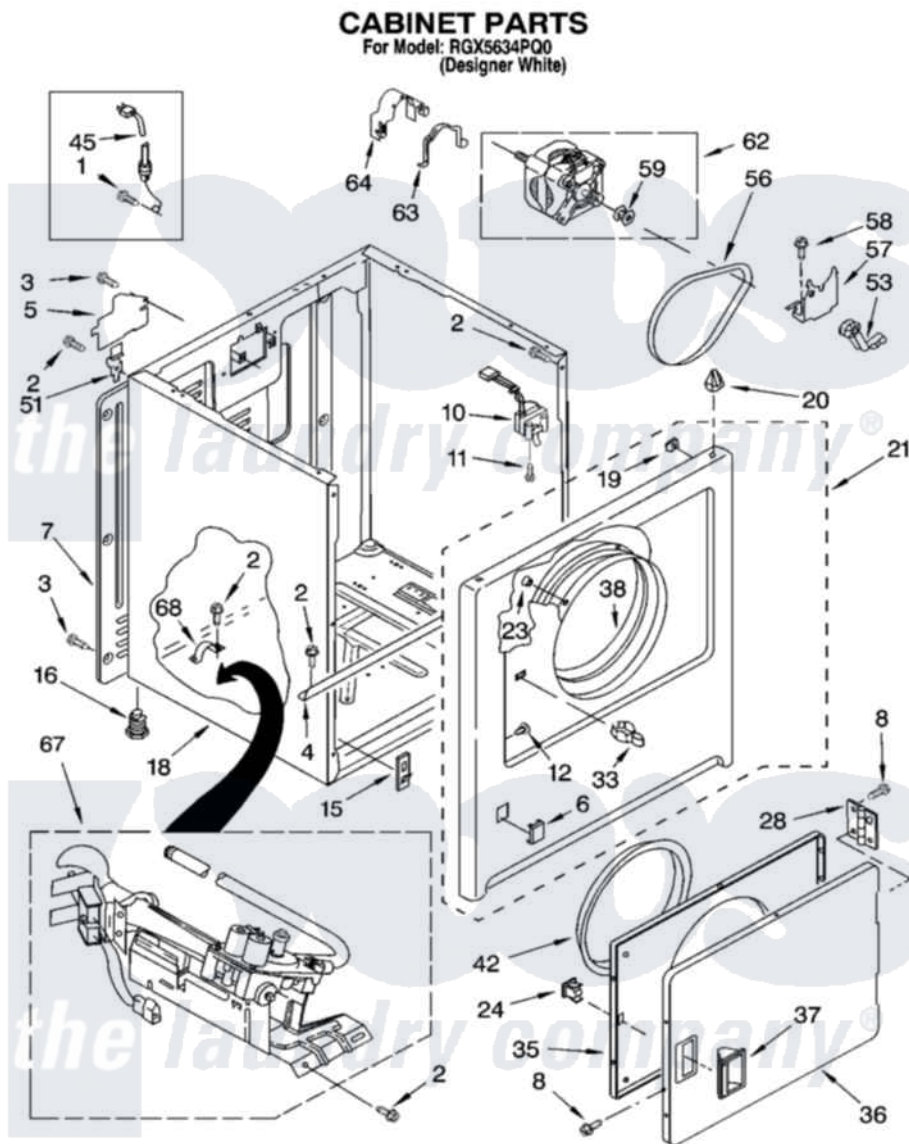

# Whirlpool RGX5634PQ0 02 - CABINET PARTS

8180407

3

Whirlpool [Residential Whirlpool RGX5634PQ0 Dryer Parts](#) Parts Diagram 02 - CABINET PARTS  
Click on the part number to view part

Item	Original Part Number	Replaced By	Status	Part Description
1	697776	<a href="#">4331106</a>		Screw, No.10-32 X 7/16
2	343641	<a href="#">681414</a>		Screw, 10AB X 1/2
3	<a href="#">693995</a>			Screw, Hex Head
4	<a href="#">8541400</a>			Bracket, Cabinet
5	<a href="#">3396795</a>			Cover, Terminal Block
6	<a href="#">3394975</a>			Plug, Front Panel
7	3396807	<a href="#">280040</a>		Panel-Rear
8	342055	<a href="#">488627</a>		Screw
10	3406104	<a href="#">3406105</a>		Door Switch Assembly
11	697773	<a href="#">3395530</a>		Screw
12	<a href="#">3404413</a>			Plug, Hinge Hole
15	<a href="#">3394083</a>			Clip, Front Panel
16	3392100	<a href="#">49621</a>		Feet-Leveling
18	8530603	<a href="#">8533643</a>		Cabinet
19	<a href="#">98234</a>			Clip, U-Bend
20	690363	<a href="#">18776</a>		Lock, Front Top