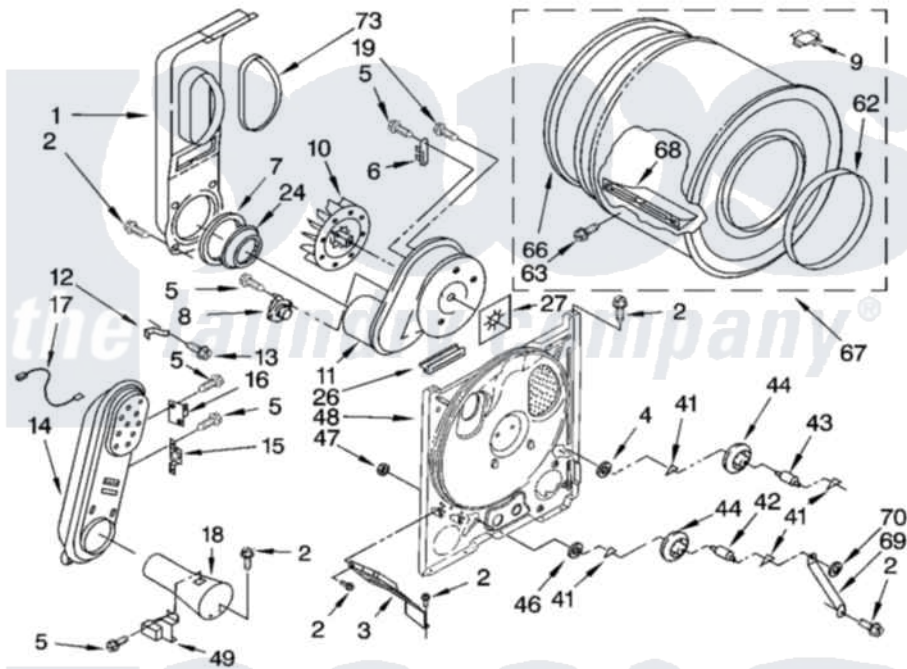

## BULKHEAD PARTS

For Model: RGX5634PQ0  
(Designer White)

8180407

7

Whirlpool [Residential Whirlpool RGX5634PQ0 Dryer Parts](#) Parts Diagram 04 - BULKHEAD PARTS  
Click on the part number to view part

Item	Original Part Number	Replaced By	Status	Part Description
1	694283	<a href="#">279505</a>		Chute
2	343641	<a href="#">681414</a>		Screw, 10AB X 1/2
3	<a href="#">3406022</a>			Bracket, Bulkhead
4	<a href="#">3388703</a>			Washer, Support
5	<a href="#">90767</a>			Screw, 8A X 3/8 HeX Washer Head Tapping
6	<a href="#">3392519</a>			Thermal Limiter
7	<a href="#">347139</a>			Seal, Lint Chute
8	<a href="#">3387134</a>			Thermostat, Internal-Bias
9	<a href="#">8066086</a>			Plug, Drum Hole
10	<a href="#">694089</a>			Wheel, Blower
11	8557384	<a href="#">8577230</a>		Housing, Blower
12	3398161			CLIP
13	<a href="#">489463</a>			Screw, 8-18 X 1/16
14	8530285	<a href="#">279980</a>		Box
15	<a href="#">3403140</a>			Thermostat, High-Limit 205F
16	<a href="#">280010</a>			Kit, Thermal Cut-Off