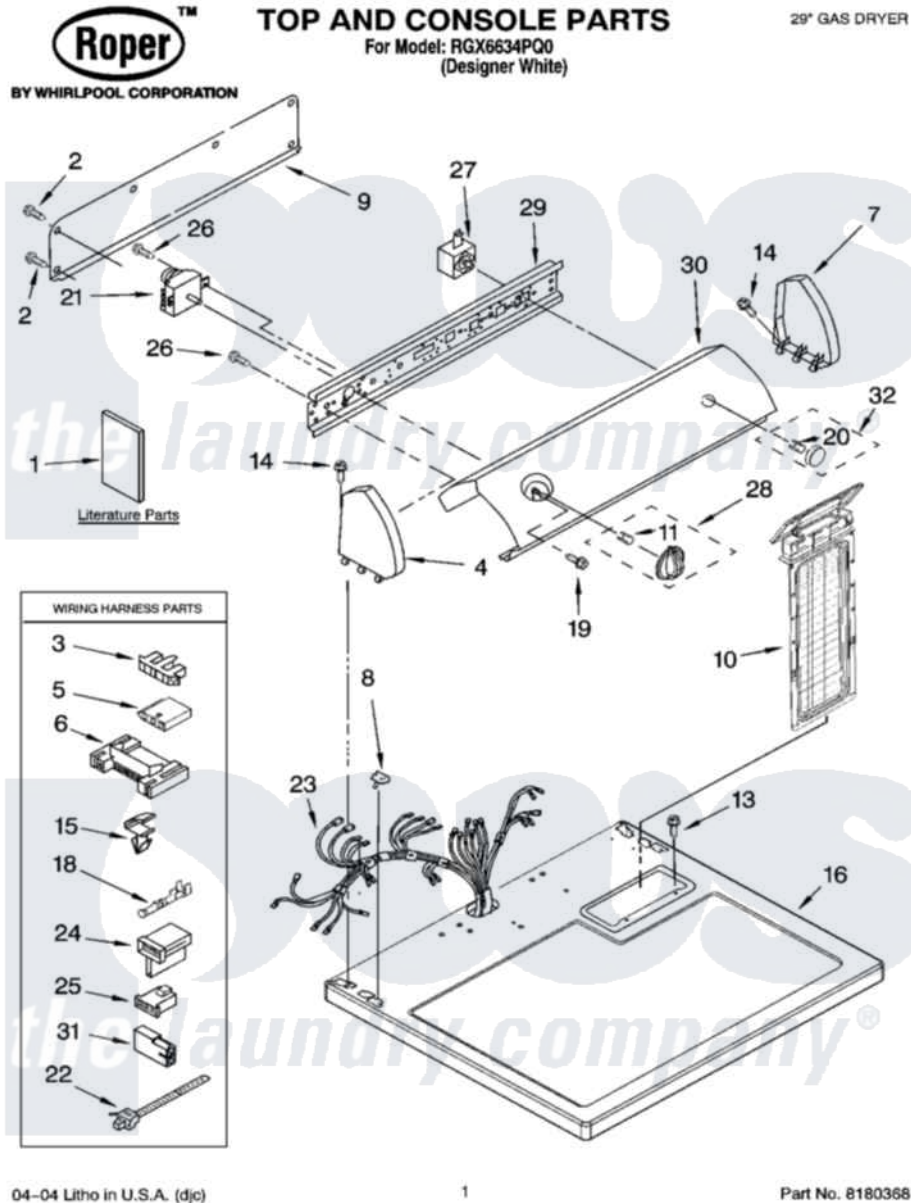

Whirlpool RGX6634PQ0 01 - TOP AND CONSOLE PARTS

04-04 Litho in U.S.A. (djc)

1

Part No. 8180368

Whirlpool Residential Whirlpool RGX6634PQ0 Dryer Parts Parts Diagram 01 - TOP AND CONSOLE PARTS

[Click on the part number to view part](#)

Item	Original Part Number	Replaced By	Status	Part Description
1	LIT8533782		Not Available	Literature Parts (Guide, Use & Care)
"	LIT8535915		Not Available	Literature Parts (Instructions, Installation)
"	LIT8528187		Not Available	Literature Parts (Wiring Diagram)
"	LIT8533780		Not Available	Literature Parts (Sheet, Cycle Feature)
"	N/A		Not Available	Following May Be Purchased
"	N/A		Not Available	DO-IT-YOURSELF REPAIR MANUALS
"	LIT677818	677818L		Diy
2	693995			Screw, Hex Head
3	3397269			Connector, Timer
4	8274437	279960		Endcap
5	3936144			Do-It-Yourself Repair Manuals
6	3395683			Receptacle, Multi-Terminal
7	8274434	279960		Endcap

8	357213		Nut, Push-In
9	8274261		Do-It-Yourself Repair Manuals
10	8558467		Screen, Lint
11	688805		Clip, Spring Knob
13	688983	487240	Screw, For Mtg. Service Capacitor
14	388326		Screw, 8-18 X 1.25
15	3394427		Clip-Harness
16	8557930	8563985	Top
18	94614		Terminal
19	3400859		Screw, Grounding
20	8536939		Clip, Knob
21	8299764		Timer Assembly, 60 Hz
22	3391249		Cable Tie, Push Mount
23	8299876		Harness, Wiring
24	3403499		Connector, 2-Postion
25	3403498		Connector, 3-Position
26	3390646	W10139210	Screw, 8-18 X 5/16
27	3977456		Switch, Push-To-Start
28	8557455		Timer Knob Assembly
29	8271418		Bracket, Control
30	3977945		Panel, Control
31	717252		Receptacle, Terminal
32	8557461		Knob, Push-To-Start
"	N/A		Not Available
"	279948	4392065	Kit, Dryer Repair
"	8522199		Accessory Parts
"	346764		Kit, Hold Down
"	689790		Dry Rack
"	72017		Paint, Touch-Up
"	350930		Paint, Pressurized Spray B
"	350938		Paint, Pressurized Spray B
"	799344		Paint, Touch-Up)