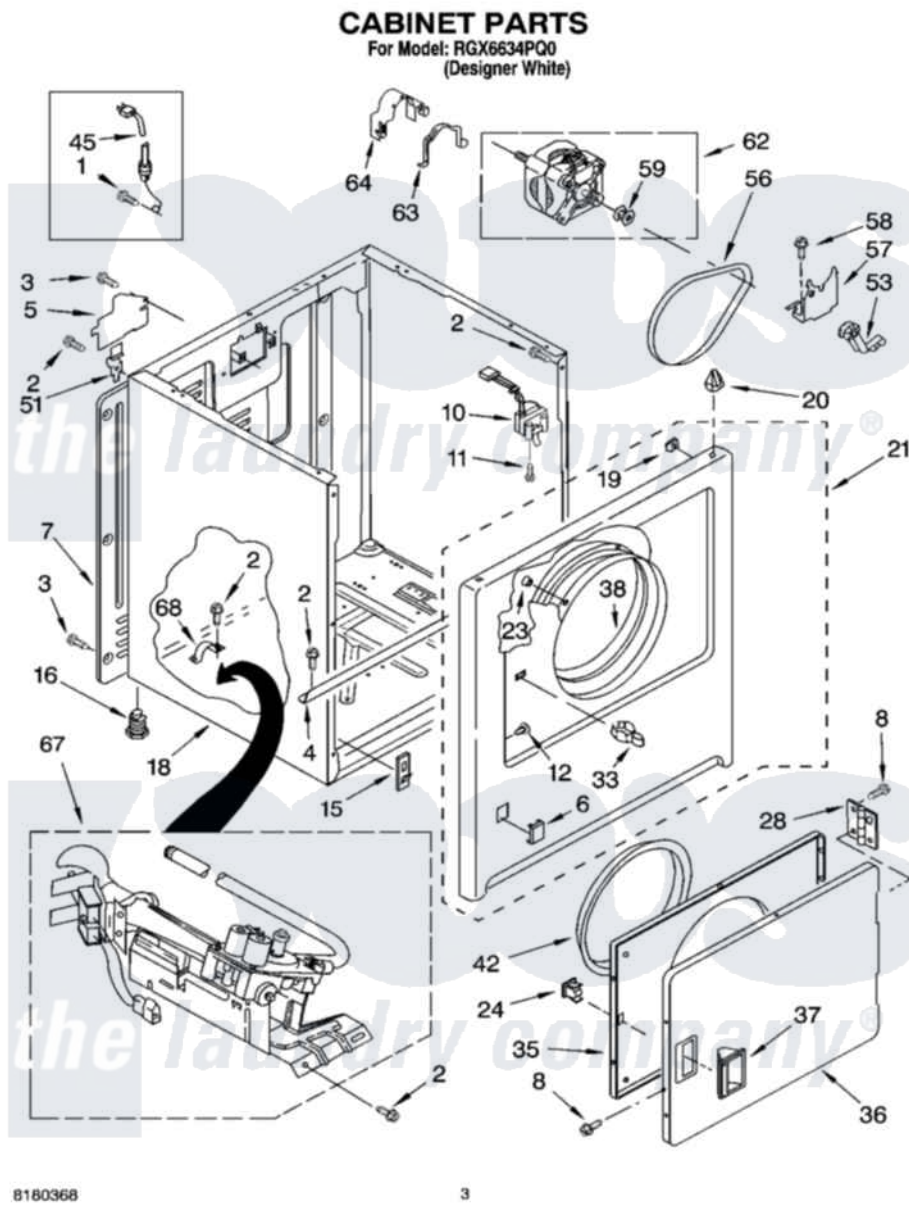

Whirlpool RGX6634PQ0 02 - CABINET PARTS

8180368

3

Whirlpool [Residential Whirlpool RGX6634PQ0 Dryer Parts](#) Parts Diagram 02 - CABINET PARTS

[Click on the part number to view part](#)

Item	Original Part Number	Replaced By	Status	Part Description
1	697776	4331106		Screw, No.10-32 X 7/16
2	343641	681414		Screw, 10AB X 1/2
3	693995			Screw, Hex Head
4	8541400			Bracket, Cabinet
5	3396795			Cover, Terminal Block
6	3394975			Plug, Front Panel
7	3396807	280040		Panel-Rear
8	342055	488627		Screw
10	3406104	3406105		Door Switch Assembly
11	697773	3395530		Screw
12	3404413			Plug, Hinge Hole
15	3394083			Clip, Front Panel
16	3392100	49621		Feet-Leveling
18	8530603	8533643		Cabinet
19	98234			Clip, U-Bend
20	690363	18776		Lock, Front Top

21	3403574	279846	Panel
23	685203	279220	Clip
24	690081	279570	Latch
28	3405514	W10362431	Hinge And Pin Assembly
33	696144	279570	Latch
35	3403371		Door, Inner
36	3403361		Door Front
37	3405184		Handle, Door
38	8066124	279264	Air Channel Box
42	3405245		5/16-18 X 3/4
45	344020	3401402	Cord, Power
51	238088	8066217	Hinge, Top
53	691366		Idler And Pulley Assembly
56	8066065	341241	Belt
57	348780		Base, Motor
58	3400500		Bolt, 3405245 5/16-18 X 3/4
59	3394341	W10299847	Pulley-Motor
62	8538262	279827	Motor-Drve
63	660658		Clamp, Motor Mounting 343481 685441
64	3404162		Clamp, Motor
67	8318272	W10465748	Burner-Gas
68	341029		Clamp, Pipe Door Spring