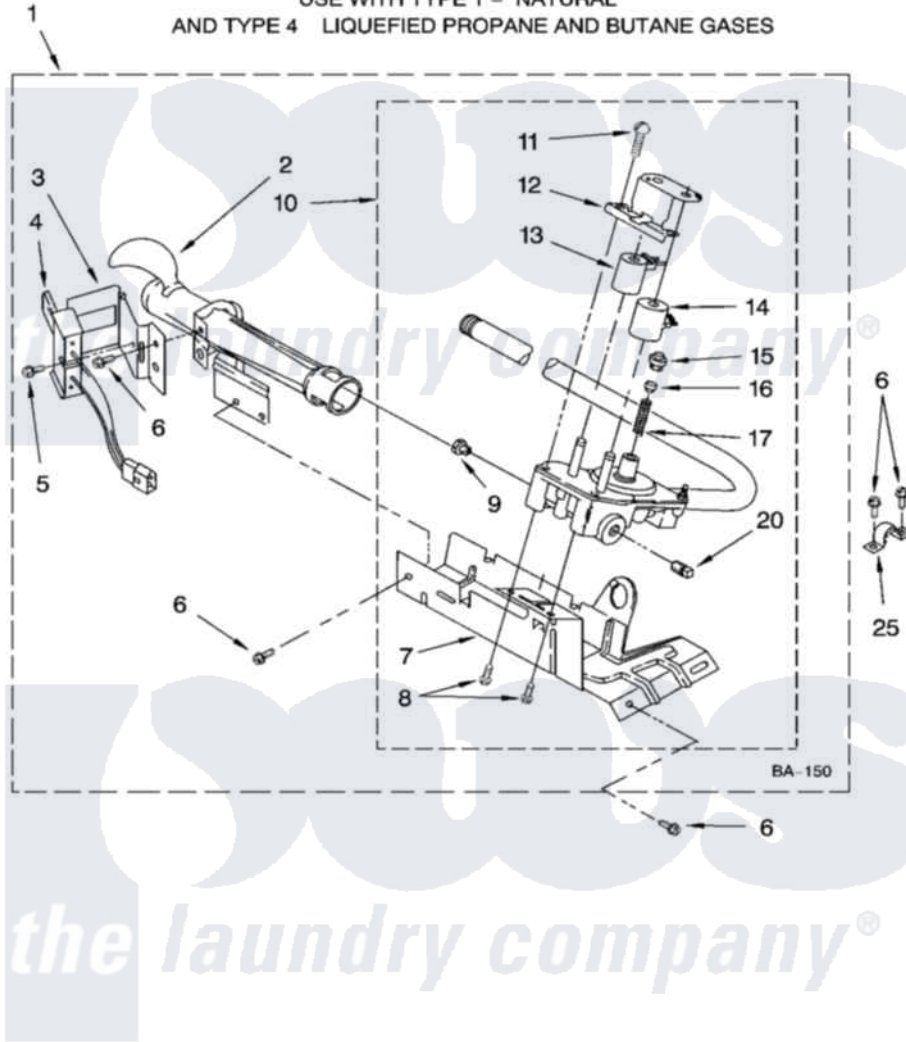

# Whirlpool RGX6634PQ0 03 - 8318272 BURNER ASSEMBLY

## 8318272 BURNER ASSEMBLY

For Model: RGX6634PQ0  
(Designer White)

USE WITH TYPE 1 - NATURAL  
AND TYPE 4 LIQUEFIED PROPANE AND BUTANE GASES

8180368

5

Whirlpool Residential Whirlpool RGX6634PQ0 Dryer Parts Parts Diagram 03 - 8318272 BURNER ASSEMBLY  
Click on the part number to view part

Item	Original Part Number	Replaced By	Status	Part Description
1	8318272	<a href="#">W10465748</a>		Burner-Gas
2	688617	<a href="#">693140</a>		Burner
3	<a href="#">694298</a>			Bracket, Ignitor
4	686590	<a href="#">279311</a>		Ignitor
5	<a href="#">3393909</a>			Screw, 8-32 X 7/8
6	343641	<a href="#">681414</a>		Screw, 10AB X 1/2
7	693986			Base, Burner
8	<a href="#">3387057</a>			Screw, 10-16 X 1/2 Orifice, Burner
9	<a href="#">234826</a>			Orifice, Burner Type 1
"	<a href="#">229742</a>			Orifice, Burner
"	<a href="#">234868</a>			Orifice, Burner
10	8318277	<a href="#">W10337269</a>		Valve-Gas
11	<a href="#">694421</a>			Screw, Bracket Mounting
12	<a href="#">694538</a>			Bracket, Shunt
13	<a href="#">694540</a>			Coil, 60 Hz
14	<a href="#">694539</a>			Coil, 60 Hz