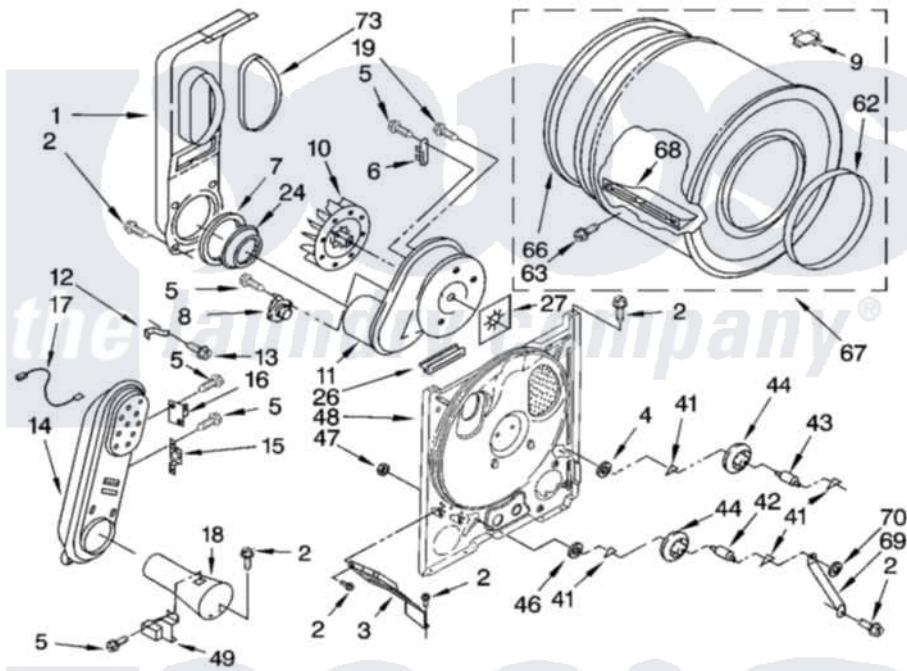

Whirlpool RGX6634PQ0 04 - BULKHEAD PARTS

BULKHEAD PARTS

For Model: RGX6634PQ0
(Designer White)

8180368

7

Whirlpool [Residential Whirlpool RGX6634PQ0 Dryer Parts](#) Parts Diagram 04 - BULKHEAD PARTS
Click on the part number to view part

Item	Original Part Number	Replaced By	Status	Part Description
1	694283	279505		Chute
2	343641	681414		Screw, 10AB X 1/2
3	3406022			Bracket, Bulkhead
4	3388703			Washer, Support
5	90767			Screw, 8A X 3/8 HeX Washer Head Tapping
6	3392519			Thermal Limiter
7	347139			Seal, Lint Chute
8	3387134			Thermostat, Internal-Bias
9	8066086			Plug, Drum Hole
10	694089			Wheel, Blower
11	8557384	8577230		Housing, Blower
12	3398161			CLIP
13	489463			Screw, 8-18 X 1/16
14	8530285	279980		Box
15	3403140			Thermostat, High-Limit 205F
16	280010			Kit, Thermal Cut-Off

17	3401707		Jumper, Tco-High Limit
18	8066048		Funnel, Burner
19	3390647	488729	Screw
24	696302		Shield, Exhaust
26	3392247	686889	Pad
27	3394196		Seal, Blower Shaft
41	690997		Washer, Thrust
42	3399506	W10359270	Shaft, Drum Roller Threads
43	3399507	W10359269	Shaft, Drum Roller Threads
44	3397588	349241T	Support
46	348197		Washer, Support
47	3359452		Nut, Lock
48	8529955	279793	Bulkhead
49	338906		Radiant, Sensor
62	3394509		Ring, Bearing
63	97787	W10109200	Screw, Baffle Mounting
66	8066085	239087	Seal
67	3396777	697760	Drum
68	342847		Baffle, Drum
69	3976435		Bracket, Support
70	90296		Nut, Push On
73	339956		Seal, Air Duct To Bulkhead