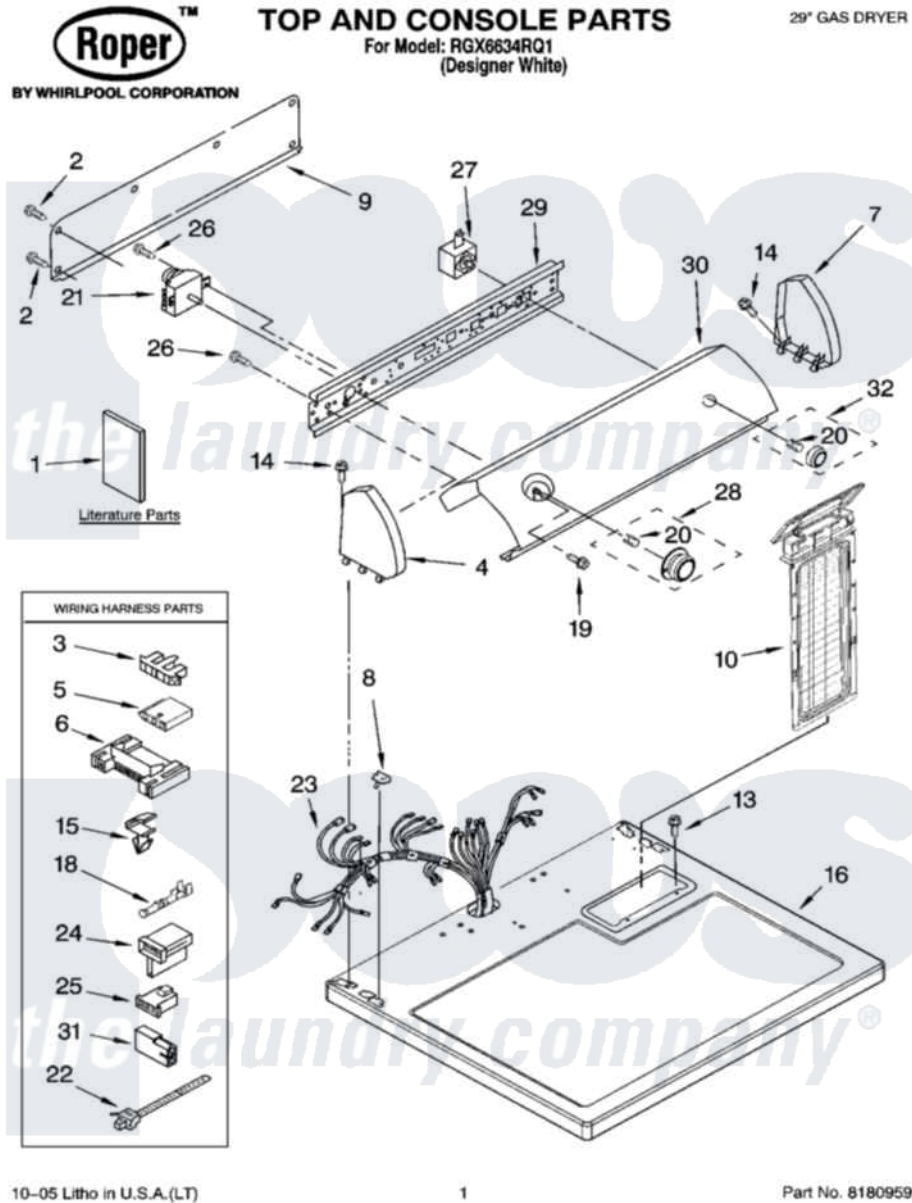

Whirlpool RGX6634RQ1 01 - TOP AND CONSOLE PARTS

10-05 Litho in U.S.A.(LT)

1

Part No. 8180959

Whirlpool Residential Whirlpool RGX6634RQ1 Dryer Parts Parts Diagram 01 - TOP AND CONSOLE PARTS
 Click on the part number to view part

Item	Original Part Number	Replaced By	Status	Part Description
1	8578192		Not Available	Guide, Use & Care
"	8562589		Not Available	Instructions, Installation
"	8528187			Wiring Diagram
"	8533780		Not Available	Sheet, Cycle Feature
"	N/A		Not Available	Following May Be Purchased DO-IT-YOURSELF REPAIR MANUALS
"	677818		Not Available	Manual, Do-It- Yourself Repair (Dryer)
2	693995			Screw, Hex Head
3	3397269			Connector, Timer
4	8274437	279960		Endcap
5	3936144			Do-It-Yourself Repair Manuals
6	3395683			Receptacle, Multi-Terminal
7	8274434	279960		Endcap
8	357213			Nut, Push-In
9	8274261			Do-It-Yourself Repair Manuals

10	8558467		Screen, Lint
13	688983	487240	Screw, For Mtg. Service Capacitor
14	388326		Screw, 8-18 X 1.25
15	3394427		Clip-Harness
16	8557930	8563985	Top
18	94614		Terminal
19	8533951	3400859	Screw, Grounding
20	8536939		Clip, Knob
21	8299764		Timer Assembly, 60 Hz
22	3391249		Cable Tie, Push Mount
23	8299876		Harness, Wiring
24	3403499		Connector, 2-Position
25	3403498		Connector, 3-Position
26	8533971	90767	Screw, 8A X 3/8 HeX Washer Head Tapping
27	3977456		Switch, Push-To-Start
28	3957383		Timer Knob Assembly
29	8271418		Bracket, Control
30	8573818		Panel, Control
31	717252		Receptacle, Terminal
32	8557462		Knob, Push-To-Start