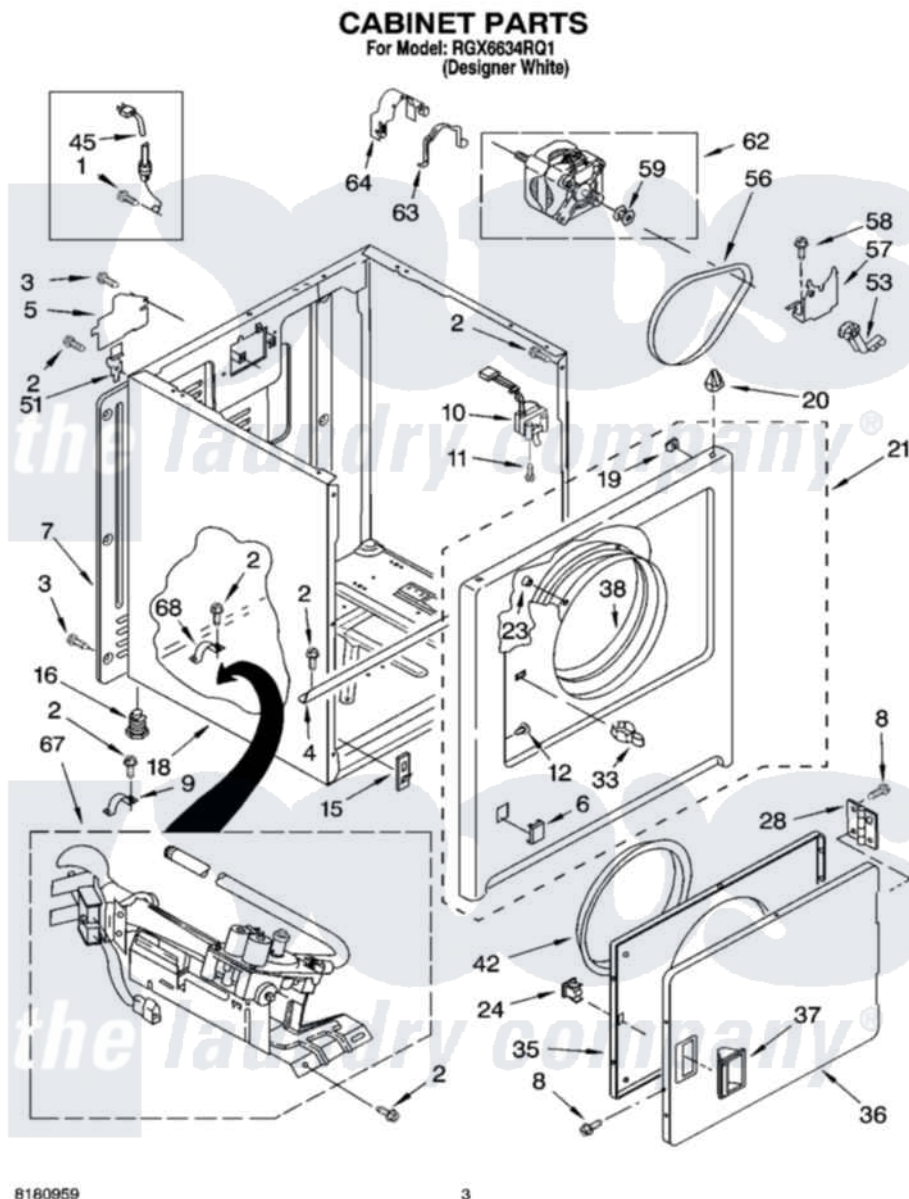

Whirlpool RGX6634RQ1 02 - CABINET PARTS

Whirlpool [Residential Whirlpool RGX6634RQ1 Dryer Parts](#) Parts Diagram 02 - CABINET PARTS
Click on the part number to view part

| Item | Original Part Number | Replaced By | Status | Part Description |
|------|-------------------------|-------------------------|--------|------------------------|
| 1 | 697776 | 4331106 | | Screw, No.10-32 X 7/16 |
| 2 | 343641 | 681414 | | Screw, 10AB X 1/2 |
| 3 | 693995 | | | Screw, Hex Head |
| 4 | 8541400 | | | Bracket, Cabinet |
| 5 | 3396795 | | | Cover, Terminal Block |
| 6 | 3394975 | | | Plug, Front Panel |
| 7 | 3396807 | 280040 | | Panel-Rear |
| 8 | 342055 | 488627 | | Screw |
| 9 | 3980175 | | | Clamp, Elbow |
| 10 | 3406104 | 3406105 | | Door Switch Assembly |
| 11 | 697773 | 3395530 | | Screw |
| 12 | 3404413 | | | Plug, Hinge Hole |
| 15 | 3394083 | | | Clip, Front Panel |
| 16 | 3392100 | 49621 | | Feet-Leveling |
| 18 | 8530603 | 8533643 | | Cabinet |
| 19 | 98234 | | | Clip, U-Bend |

| | | | |
|----|-------------------------|---------------------------|--|
| 20 | 690363 | 18776 | Lock, Front Top |
| 21 | 3403574 | 279846 | Panel |
| 23 | 685203 | 279220 | Clip |
| 24 | 690081 | 279570 | Latch |
| 28 | 3405514 | W10362431 | Hinge And Pin Assembly |
| 33 | 696144 | 279570 | Latch |
| 35 | 3403371 | | Door, Inner |
| 36 | 3403361 | | Door Front |
| 37 | 3405184 | | Handle, Door |
| 38 | 8066124 | 279264 | Air Channel Box |
| 42 | 3405245 | | 5/16-18 X 3/4 |
| 45 | 344020 | 3401402 | Cord, Power |
| 51 | 238088 | 8066217 | Hinge, Top |
| 53 | 691366 | | Idler And Pulley Assembly |
| 56 | 8066065 | 341241 | Belt |
| 57 | 348780 | | Base, Motor |
| 58 | 3400500 | | Bolt, 3405245 5/16-18 X 3/4 |
| 59 | 3394341 | W10299847 | Pulley-Motor |
| 62 | 8066206 | 279827 | Motor-Drve |
| 63 | 660658 | | Clamp, Motor Mounting 343481 685441 |
| 64 | 3404162 | | Clamp, Motor |
| 67 | 8318272 | W10465748 | Burner-Gas |
| 68 | 341029 | | Clamp, Pipe Door Spring |