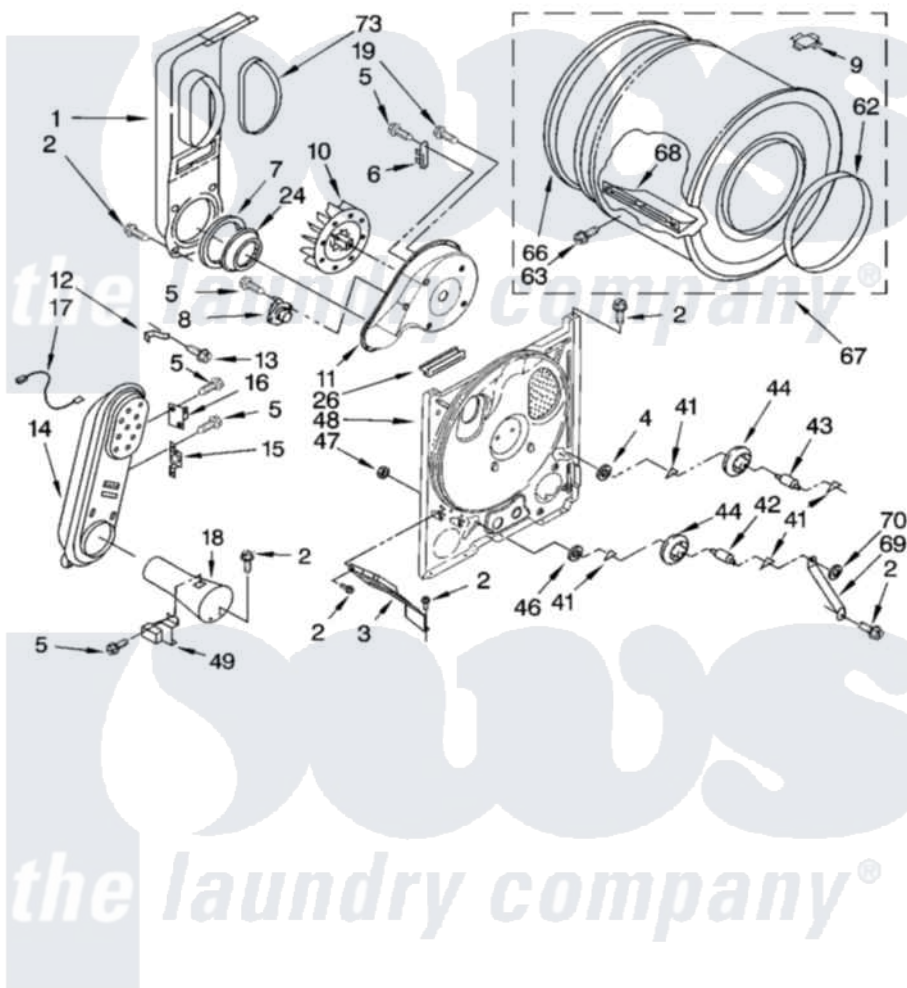

Whirlpool RGX6634RQ1 04 - BULKHEAD PARTS, OPTIONAL PARTS (NOT INCLUDED)

BULKHEAD PARTS

For Model: RGX6634RQ1
(Designer White)

8180959

7

Whirlpool [Residential Whirlpool RGX6634RQ1 Dryer Parts](#) Parts Diagram 04 - BULKHEAD PARTS, OPTIONAL PARTS (NOT INCLUDED)

[Click on the part number to view part](#)

Item	Original Part Number	Replaced By	Status	Part Description
1	694283	279505		Chute
2	343641	681414		Screw, 10AB X 1/2
3	3406022			Bracket, Bulkhead
4	3388703			Washer, Support
5	90767			Screw, 8A X 3/8 HeX Washer Head Tapping
6	3392519			Thermal Limiter
7	347139			Seal, Lint Chute
8	3387134			Thermostat, Internal-Bias
9	8066086			Plug, Drum Hole
10	694089			Wheel, Blower
11	8577230			Housing, Blower
12	3398161			CLIP
13	489463			Screw, 8-18 X 1/16
14	8530285	279980		Box

15	3403140		Thermostat, High-Limit 205F
16	280010		Kit, Thermal Cut-Off
17	3401707		Jumper, Tco-High Limit
18	8066048		Funnel, Burner
19	3390647	488729	Screw
24	696302		Shield, Exhaust
26	3392247	686889	Pad
41	690997		Washer, Thrust
42	3399506	W10359270	Shaft, Drum Roller Threads
43	3399507	W10359269	Shaft, Drum Roller Threads
44	3397590	349241T	Support
46	348197		Washer, Support
47	3359452		Nut, Lock
48	8529955	279793	Bulkhead
49	338906		Radiant, Sensor
62	3394509		Ring, Bearing
63	97787	W10109200	Screw, Baffle Mounting
66	8066085	239087	Seal
67	3396777	697760	Drum
68	342847		Baffle, Drum
69	3976435		Bracket, Support
70	90296		Nut, Push On
73	339956		Seal, Air Duct To Bulkhead
	N/A	Not Available	ACCESSORY PARTS
"	279948	4392065	Kit, Dryer Repair
"	8522199		Accessory Parts
"	346764		Kit, Hold Down
"	689790		Dry Rack
"	72017		Paint, Touch-Up
"	350930		Paint, Pressurized Spray B
"	350938		Paint, Pressurized Spray B
"	799344		Paint, Touch-Up)